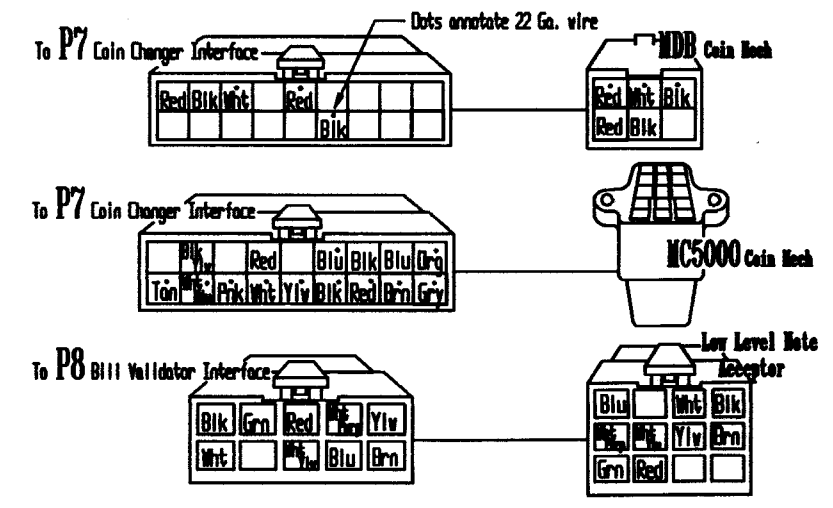

Select Switches are part of Harness Assembly. Wire numbers are for reference.

All Connectors are WIRE SIDE VIEW

**Options** Coin Changer/Validator

**Dixie-Narco, INC.**

SII-D Pepsi, 7Up  
 (6 Select) 360/432/522

**PATENT NOTICE**

This device is manufactured under one or more of the following United States Patents:  
 4,298,138 4,264,000  
 4,705,176 4,509,658

PRINTED IN U.S.A  
 DRAWING NO. 803,902,830.01