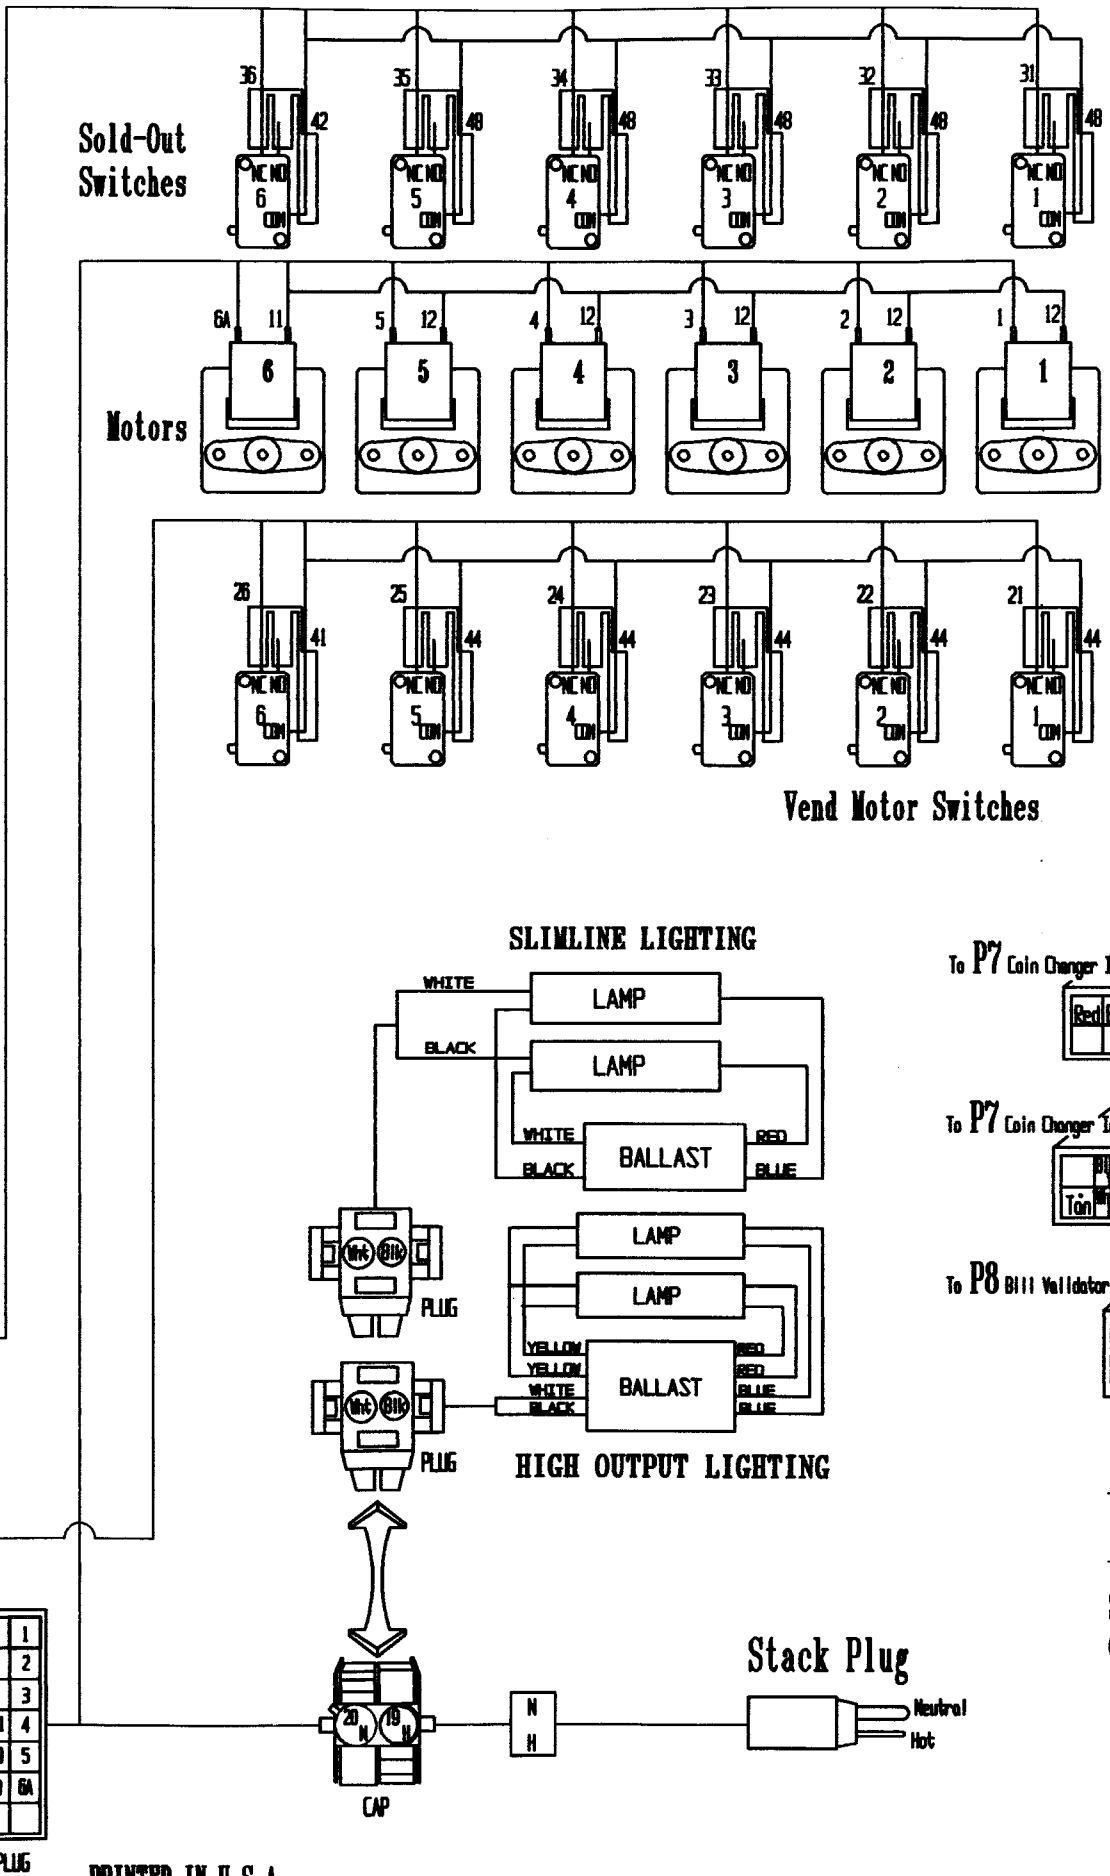

Select Switches are part of Harness Assembly. Wire numbers are for reference.

All Connectors are WIRE SIDE VIEW

**Options** Coin Changer/Validator

**Dixie-Narco, INC.**

SII-D Pepsi, 7Up  
 (6 Select) 360/432/522

**PATENT NOTICE**

This device is manufactured under one or more of the following United States Patents:  
 4,298,138 4,264,000  
 4,705,176 4,509,658

PRINTED IN U.S.A  
 DRAWING NO. 803,902,830.01