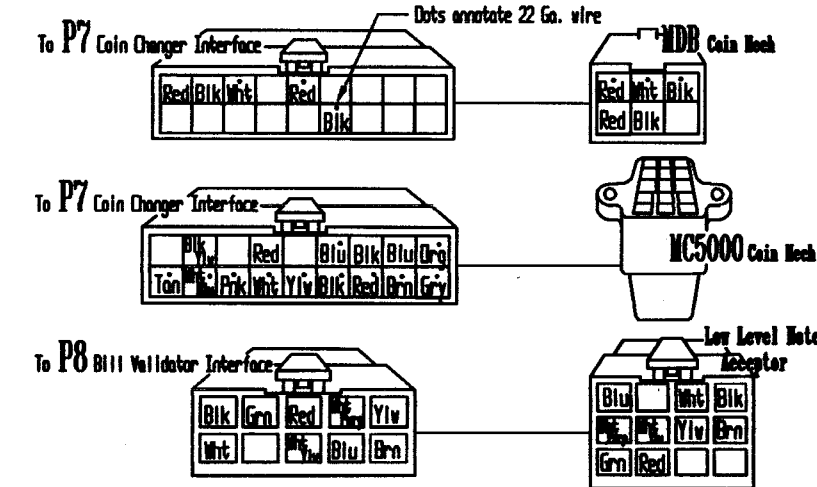

E: Select Switches are part of Membrane Key Assembly. Wire numbers are for reference only.

Options Coin Changer/Validator

All Connectors are WIRE SIDE VIEW

PRINTED IN U.S.A
 DRAWING NO. 803,902,860.01

Dixie-Narco, INC.

SII-D Pepsi, 7Up
 (6 Select) 276

PATENT NOTICE
 This device is manufactured under one or more of the following United States Patents:
 4,298,138 4,264,000
 4,705,176 4,509,658