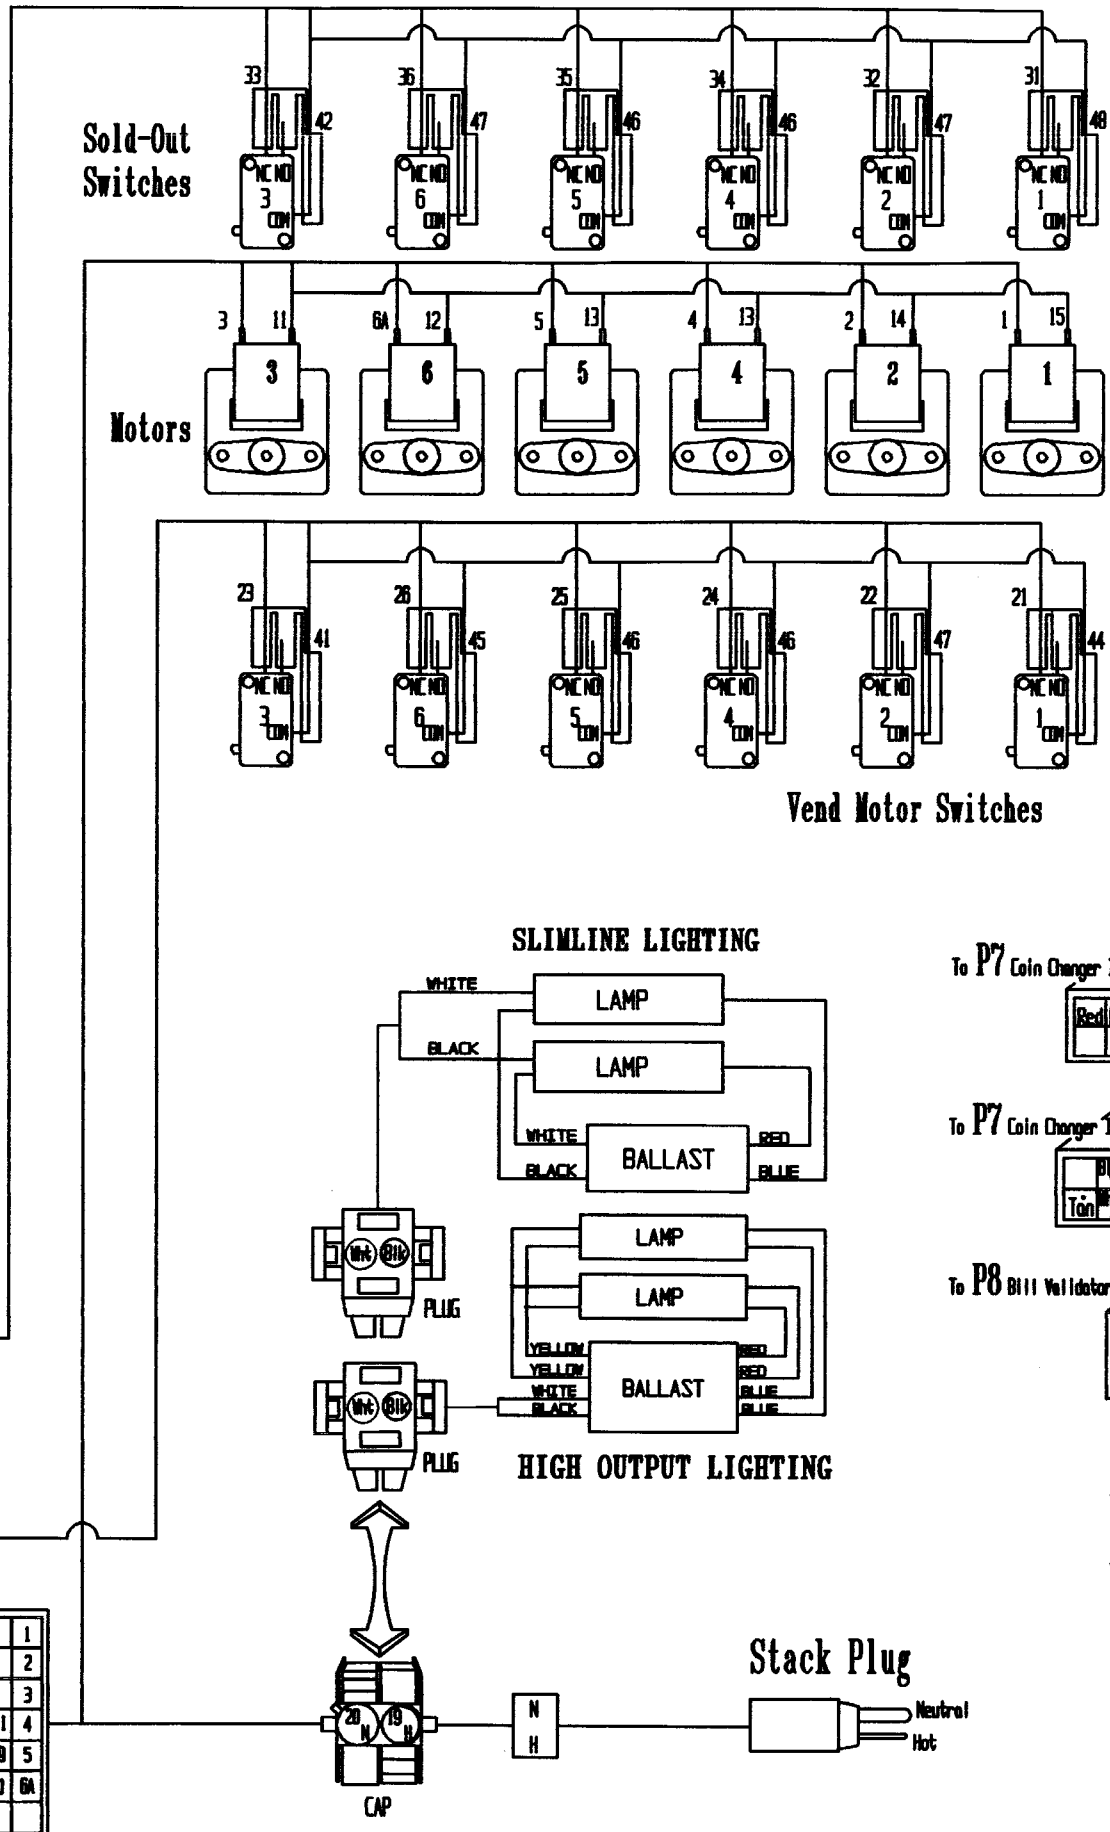

E: Select Switches are part of Membrane Key Assembly. Wire numbers are for reference only.

Options Coin Changer/Validator

All Connectors are WIRE SIDE VIEW

PRINTED IN U.S.A
 DRAWING NO. 803,902,860.01

Dixie-Narco, INC.

SII-D Pepsi, 7Up
 (6 Select) 276

PATENT NOTICE
 This device is manufactured under one or more of the following United States Patents:
 4,298,138 4,264,000
 4,705,176 4,509,658