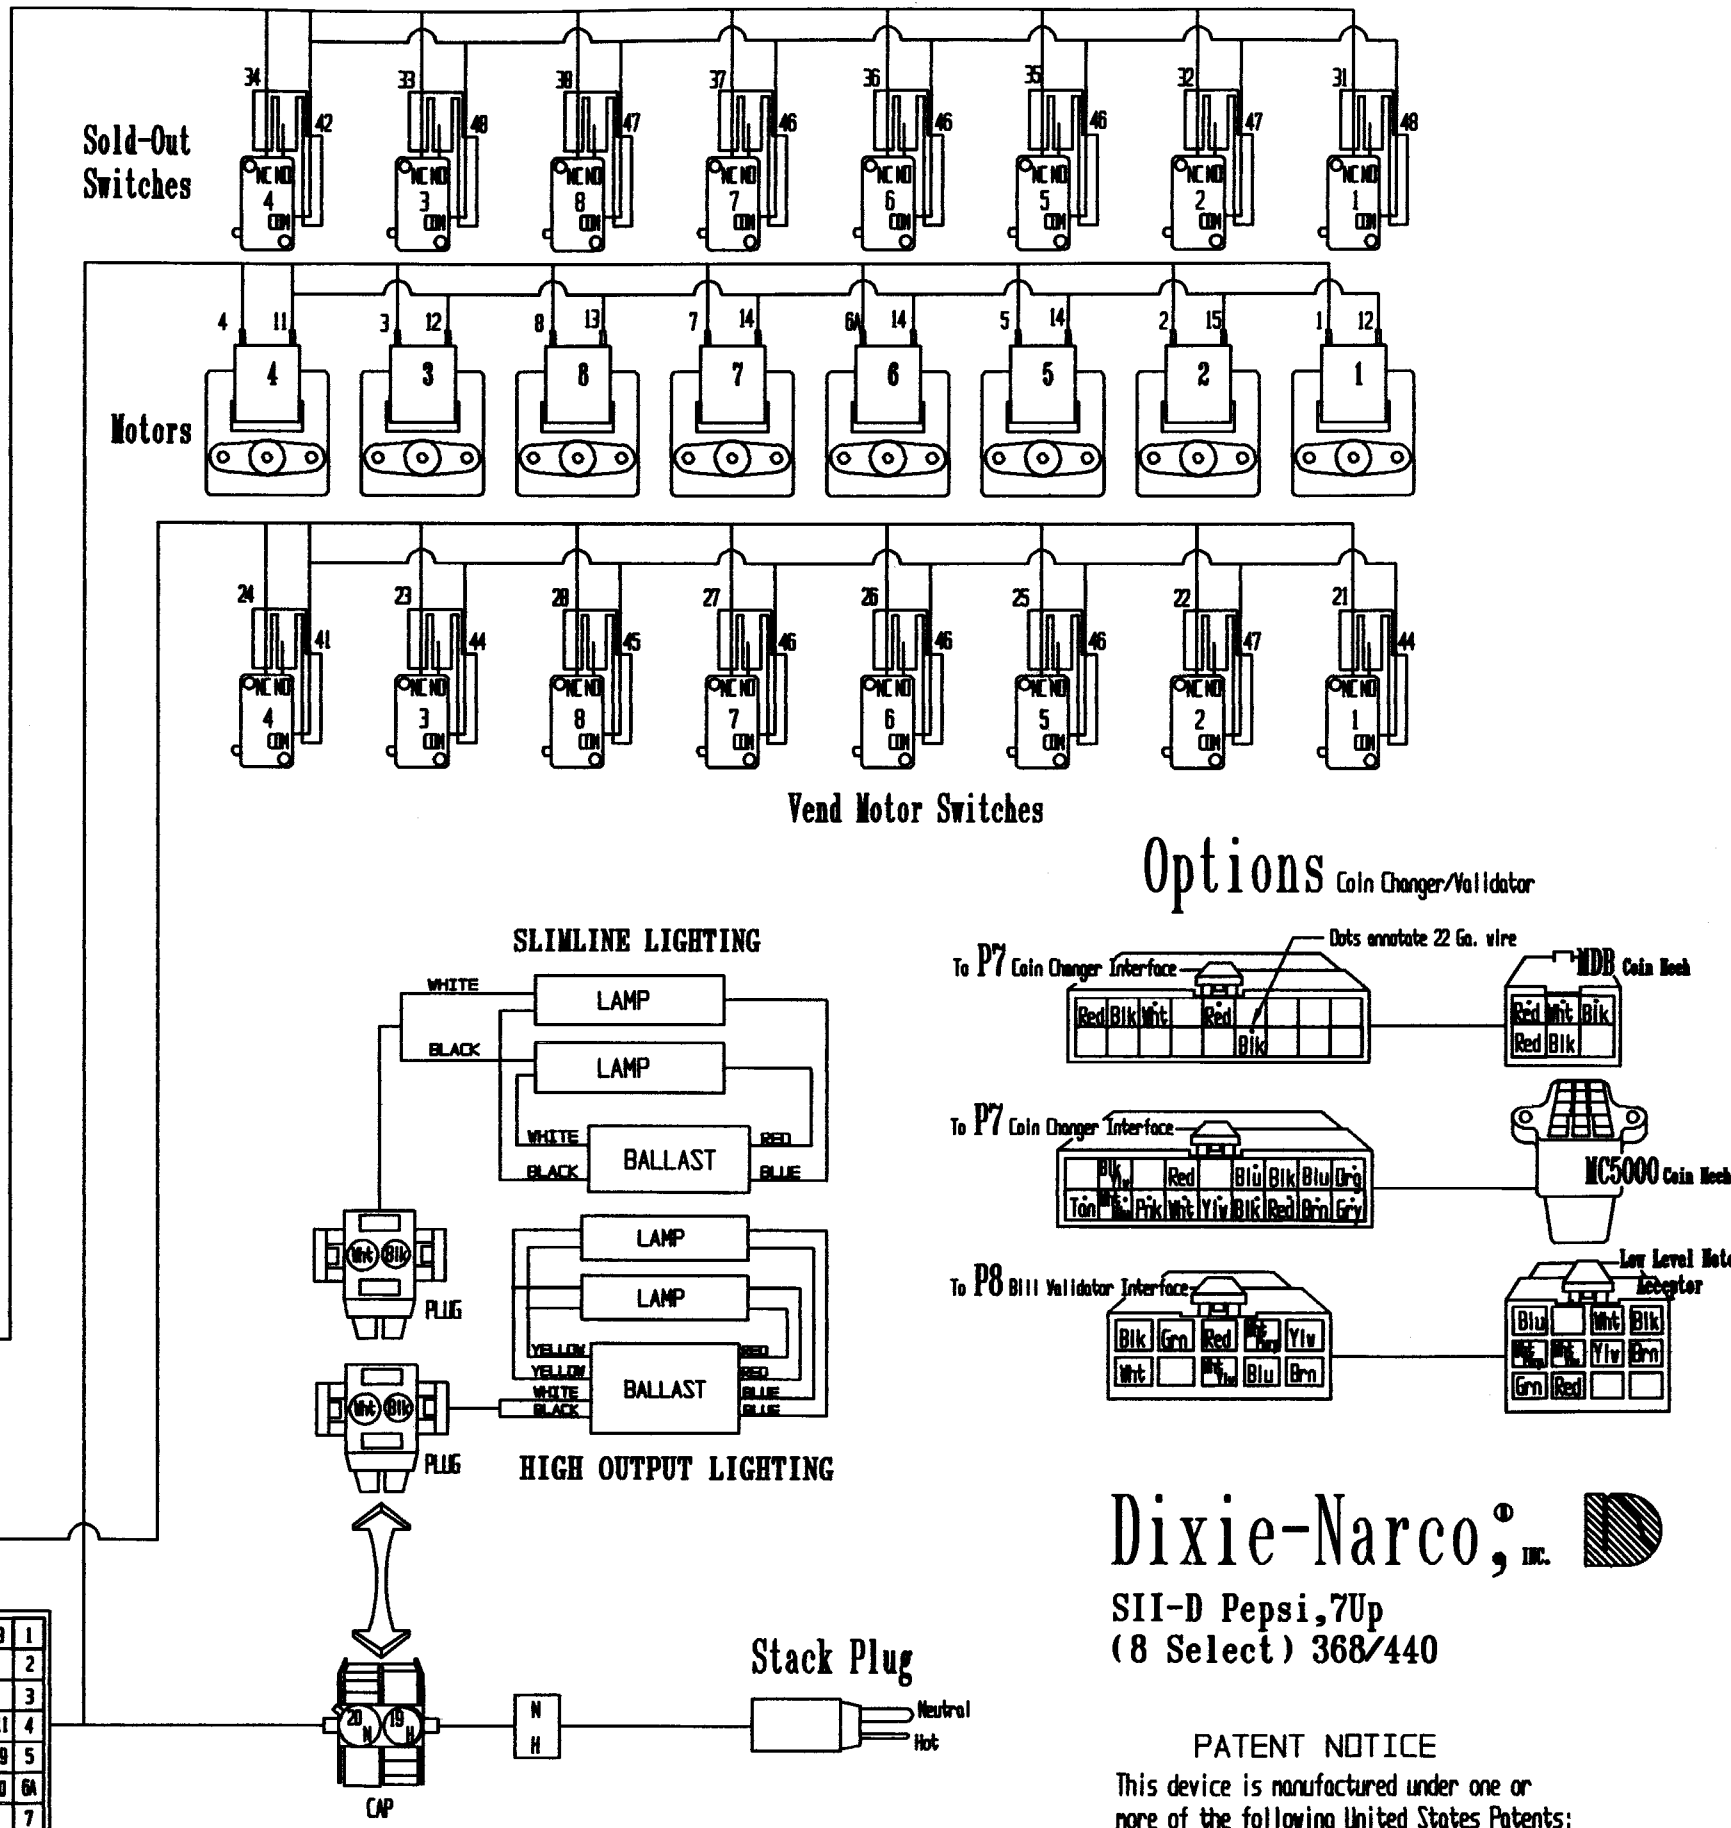

Es Select Switches are part of Harness
1ch Assembly. Wire numbers are for reference
ly.

All Connectors are WIRE SIDE VIEW

PRINTED IN U.S.A
DRAWING NO. 803,902,870.01

Dixie-Narco, INC.

SII-D Pepsi, 7Up
(8 Select) 368/440

PATENT NOTICE
This device is manufactured under one or
more of the following United States Patents:
4,298,138 4,264,000
4,705,176 4,509,658