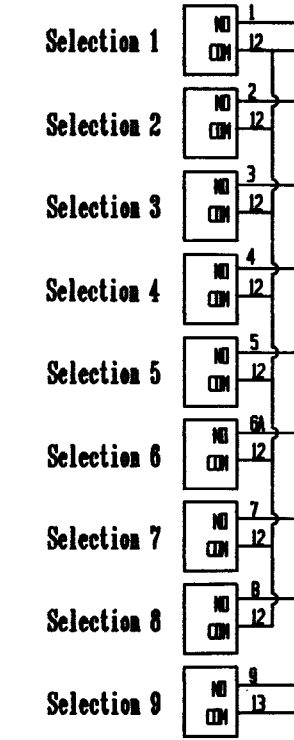

NOTE: Select Switches are part of Mainframe Switch Assembly. Wire numbers are for reference only.

All Connectors are WIRE SIDE VIEW

PRINTED IN U.S.A
DRAWING NO. 803,902,810.01

Dixie-Narco, INC.

SII-D PEPSI/7UP/Generic
(9 Select) 501E/600E