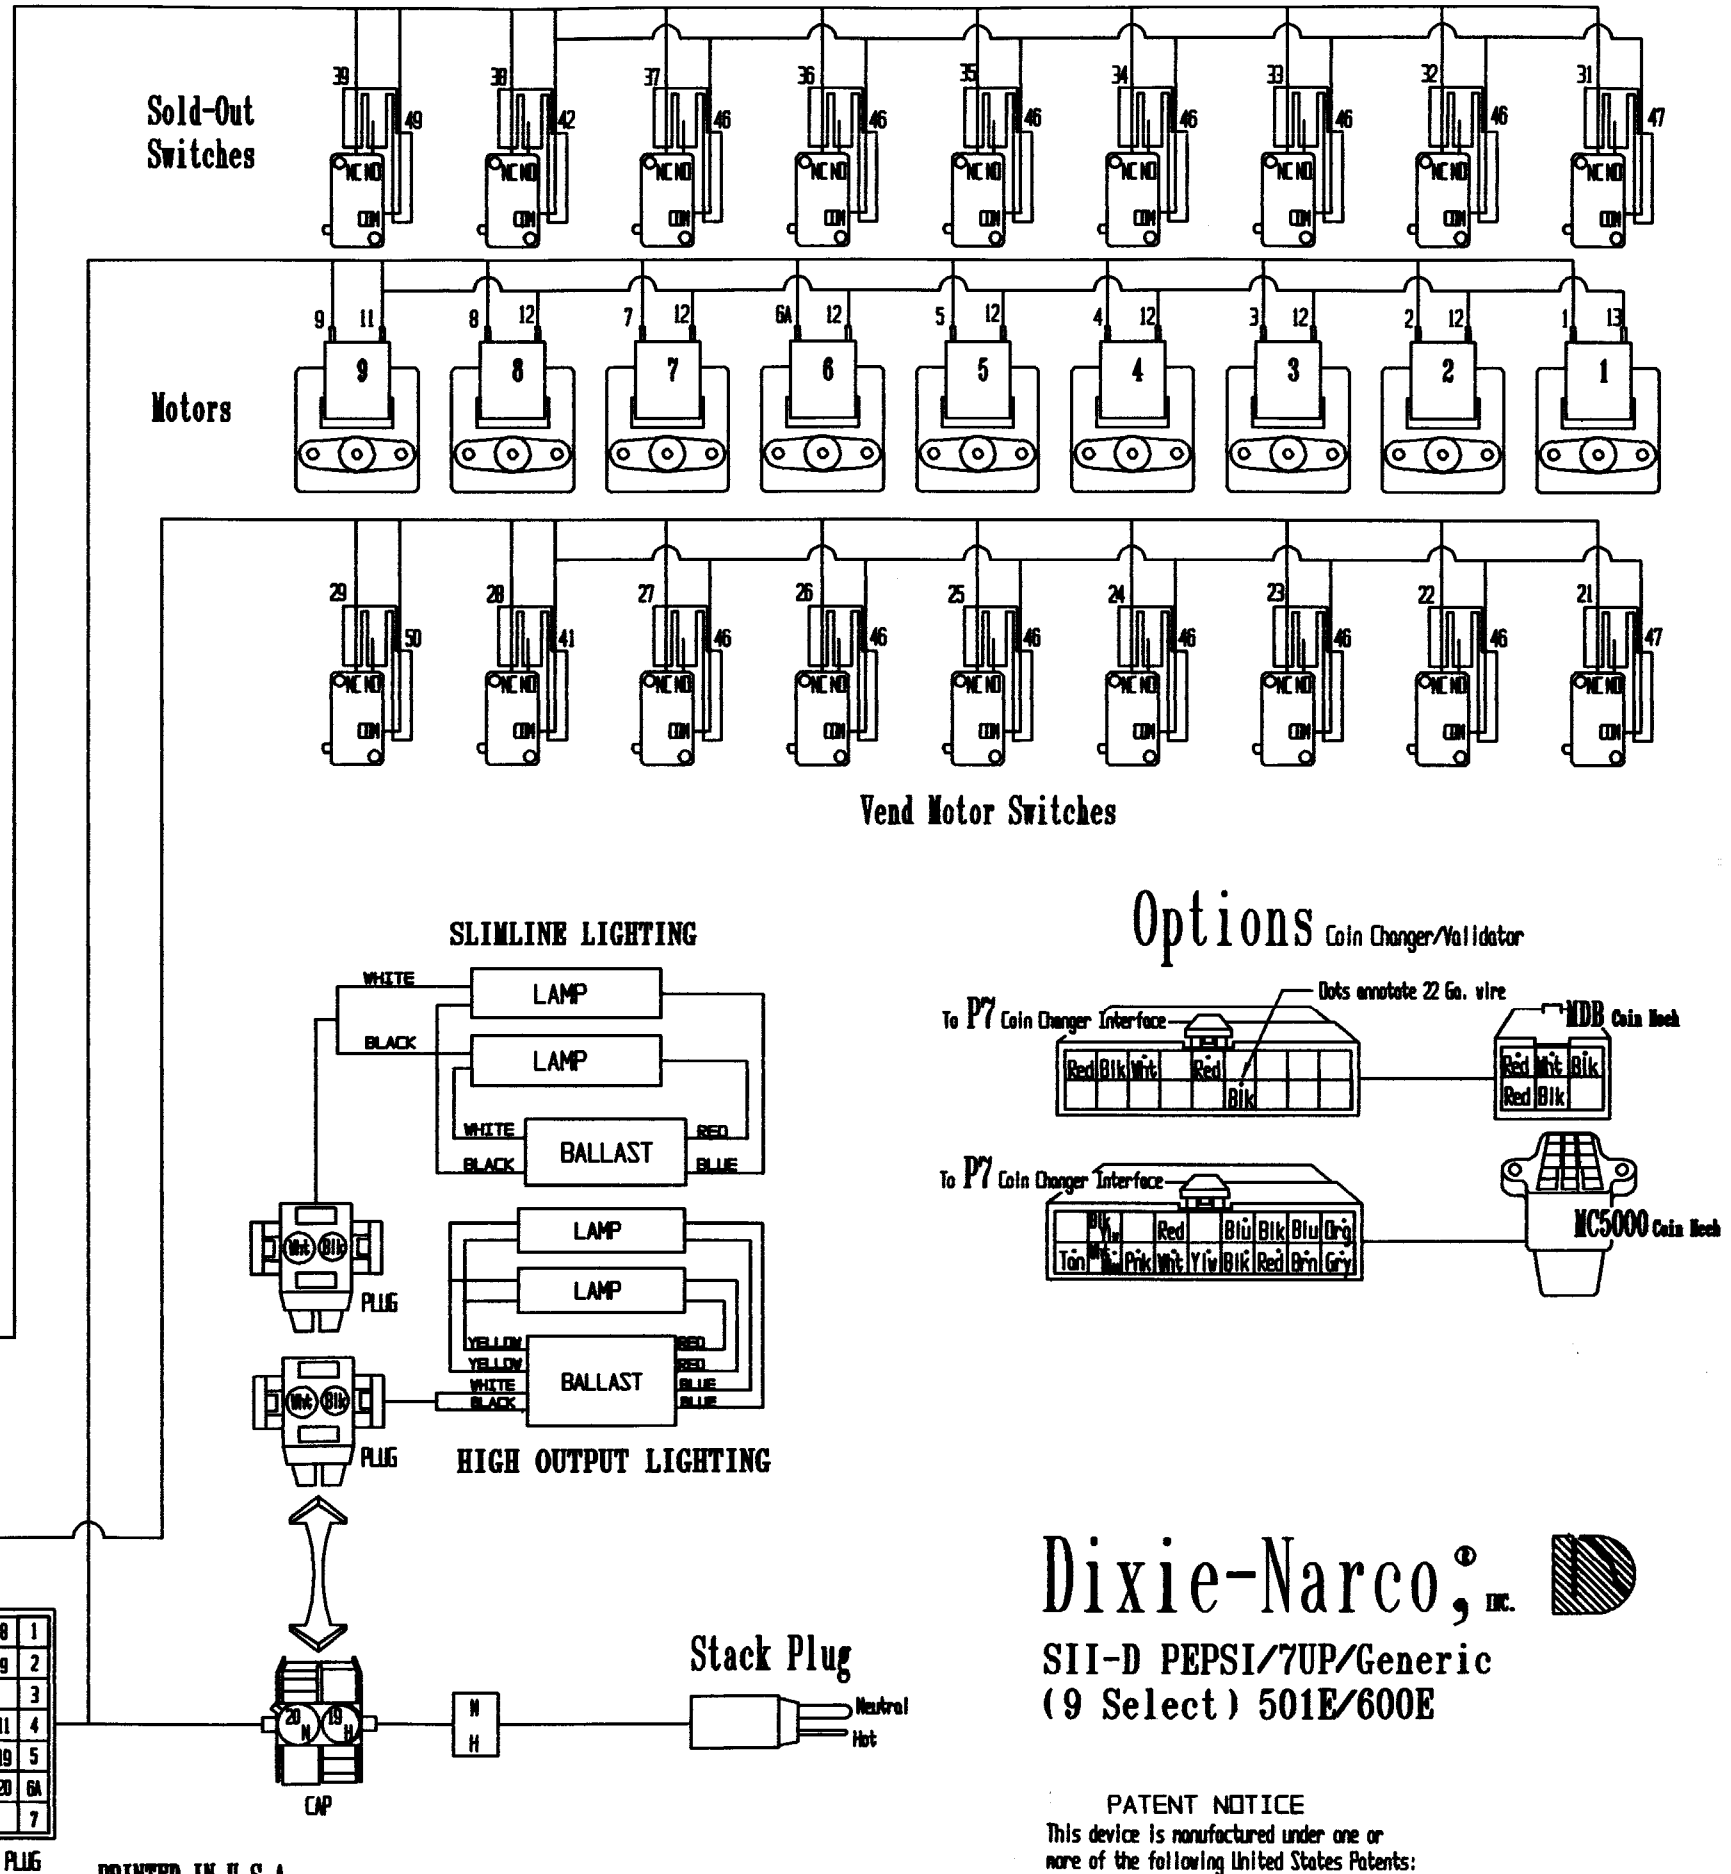

NOTE: Select Switches are part of Mainframe Switch Assembly. Wire numbers are for reference only.

All Connectors are WIRE SIDE VIEW

PRINTED IN U.S.A
DRAWING NO. 803,902,810.01

Dixie-Narco, INC.

SII-D PEPSI/7UP/Generic
(9 Select) 501E/600E

PATENT NOTICE
This device is manufactured under one or more of the following United States Patents:
4,298,138 4,264,000
4,705,176 4,509,659