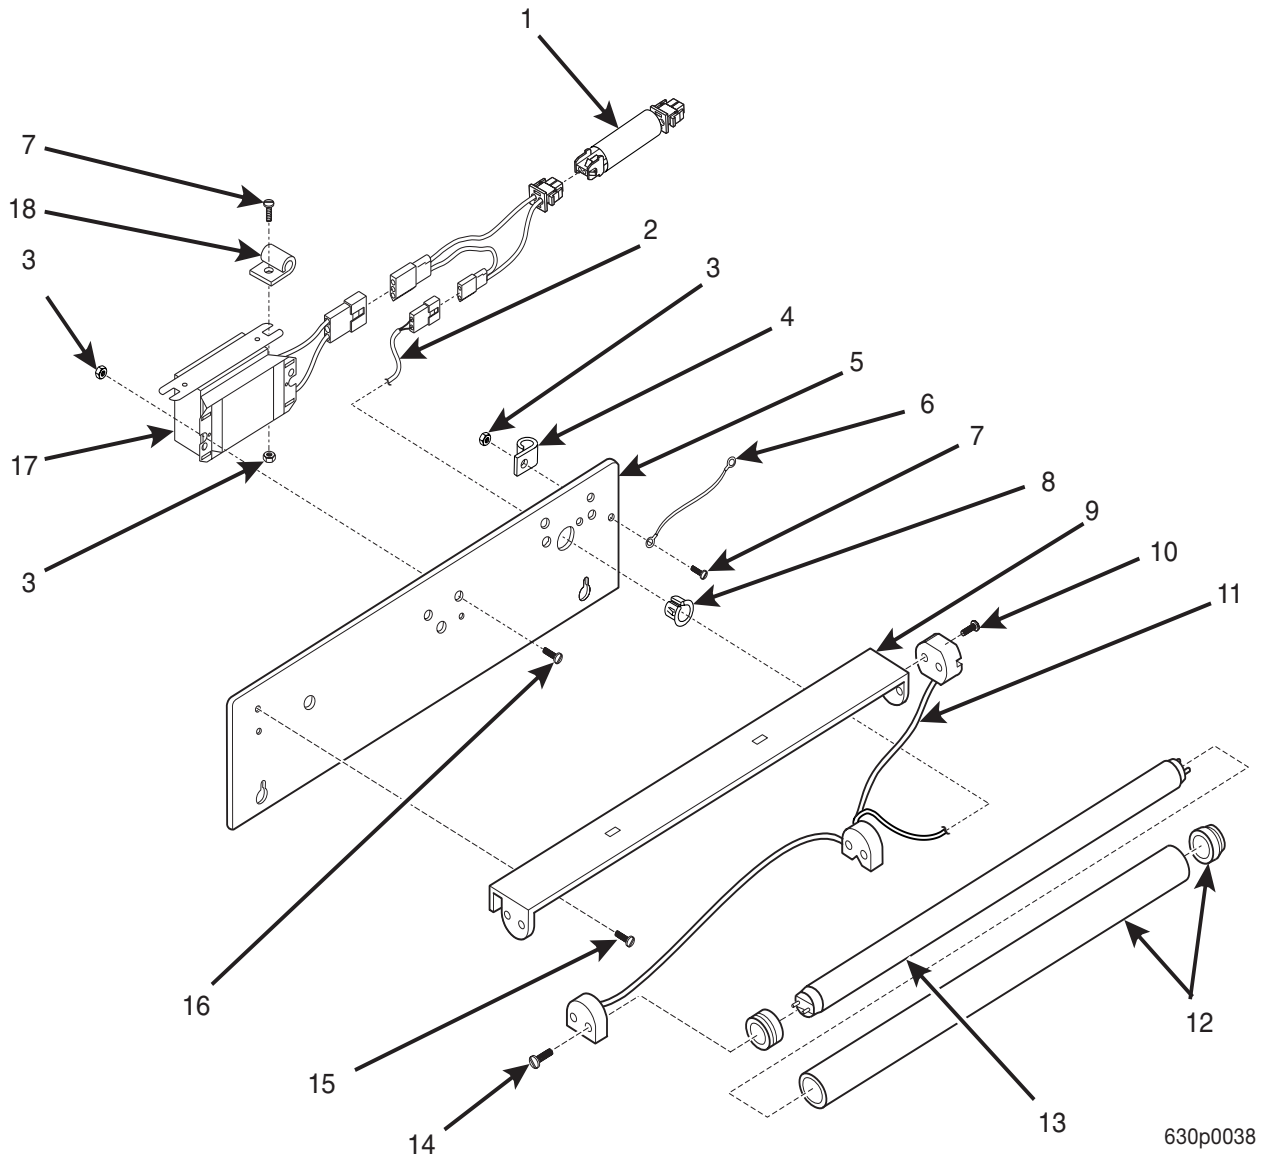

# Hot Drink Series - Models 630 / 638 - Parts Manual

Figure 33. Service Light/Bracket Assembly - 115 V