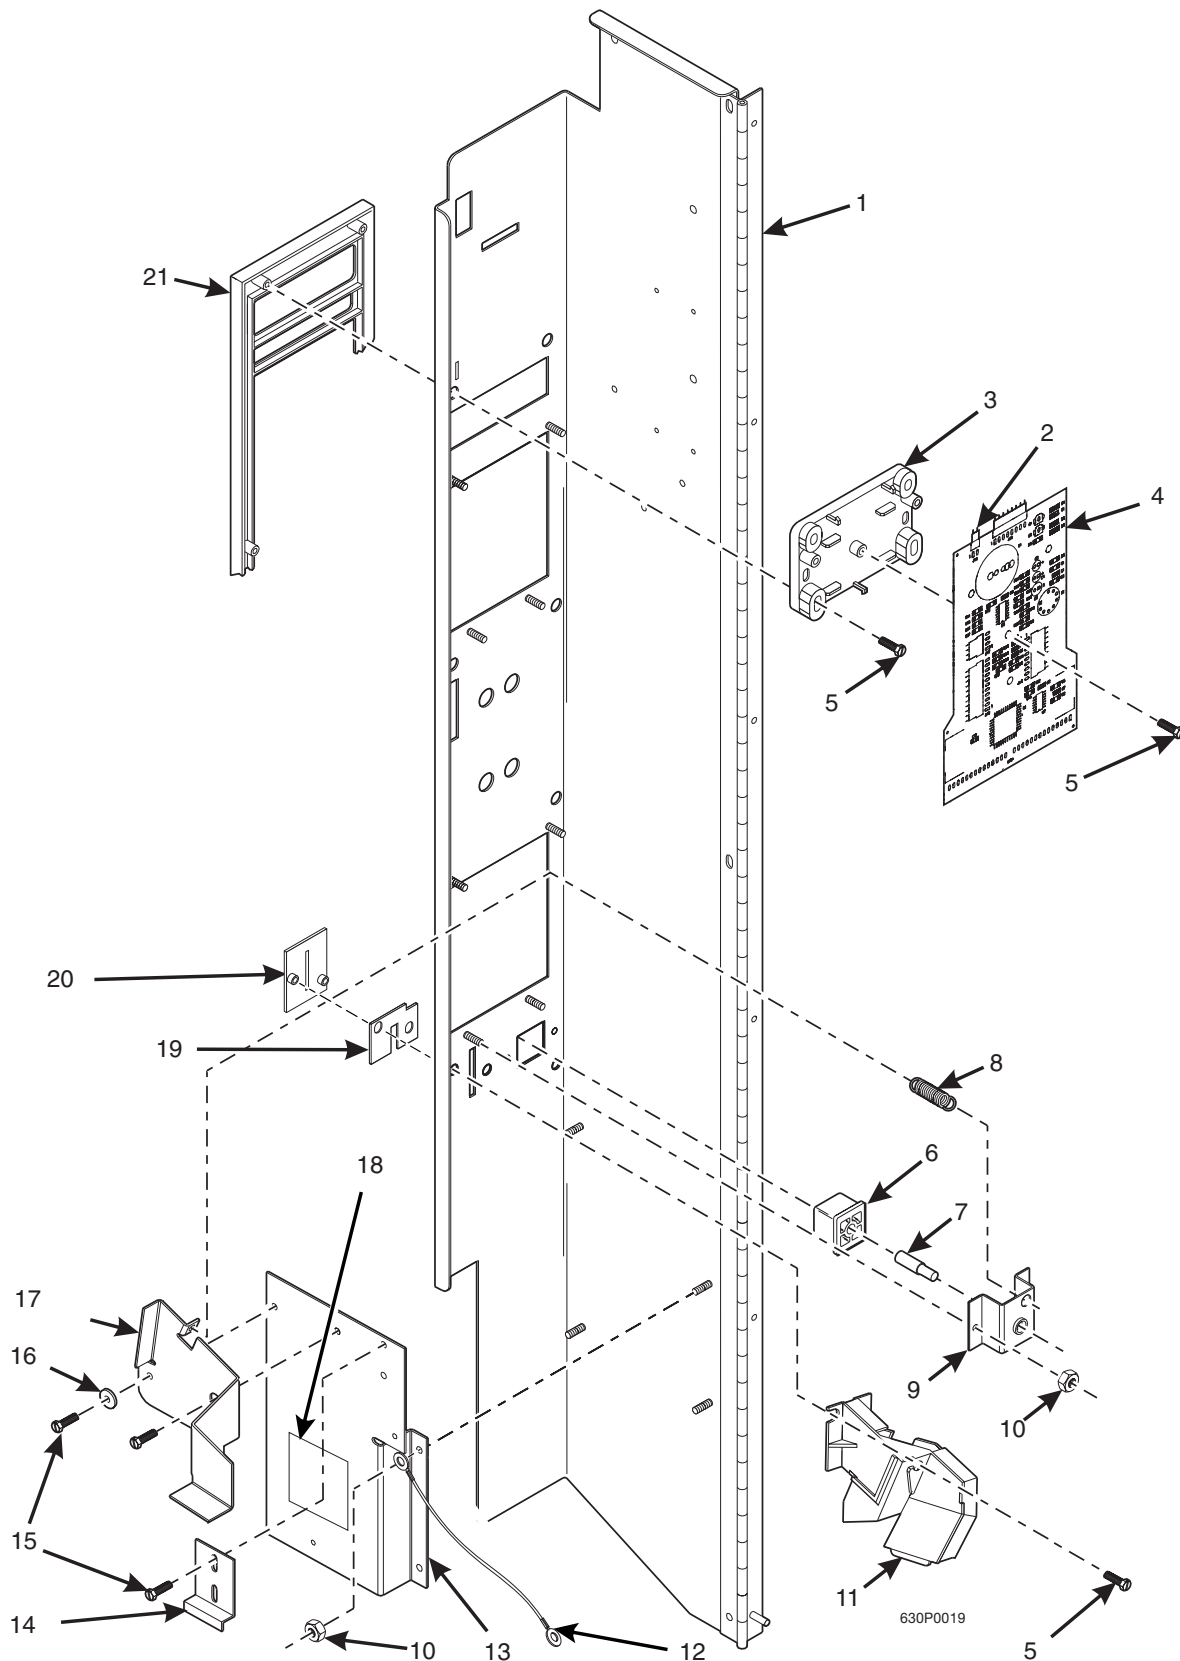

Hot Drink Series - Models 630 / 638 - Parts Manual

TABLE 56. MONETARY PANEL - PART 1

<i>INDEX</i>	<i>PART NUMBER</i>	<i>DESCRIPTION</i>	<i>QTY.</i>
1	9900081	NUT - #8 X 32 X 1/4	6
2	1575029	COVER - DISPLAY	1
3	1451097	SCREW - #8-32 X .31 HEX HD	-
4	1571157	LABEL - STATIC DAMAGE	1
5	3122056	MAGNET RETAINER - COIN CHANGER	2
6	1575057	PLATE - MAGNET MOUNTING	1
7	5500026	SCREW - 8-32 X 3/8 PHS	-
8	1590033	LABEL - DATA - PRICE PAYOUT	-
9	9989594	SWITCH	1
10	1575094	WELD ASSEMBLY - PANEL - MONETARY	1

Hot Drink Series - Models 630 / 638 - Parts Manual

Figure 57. Monetary Panel - Part 2