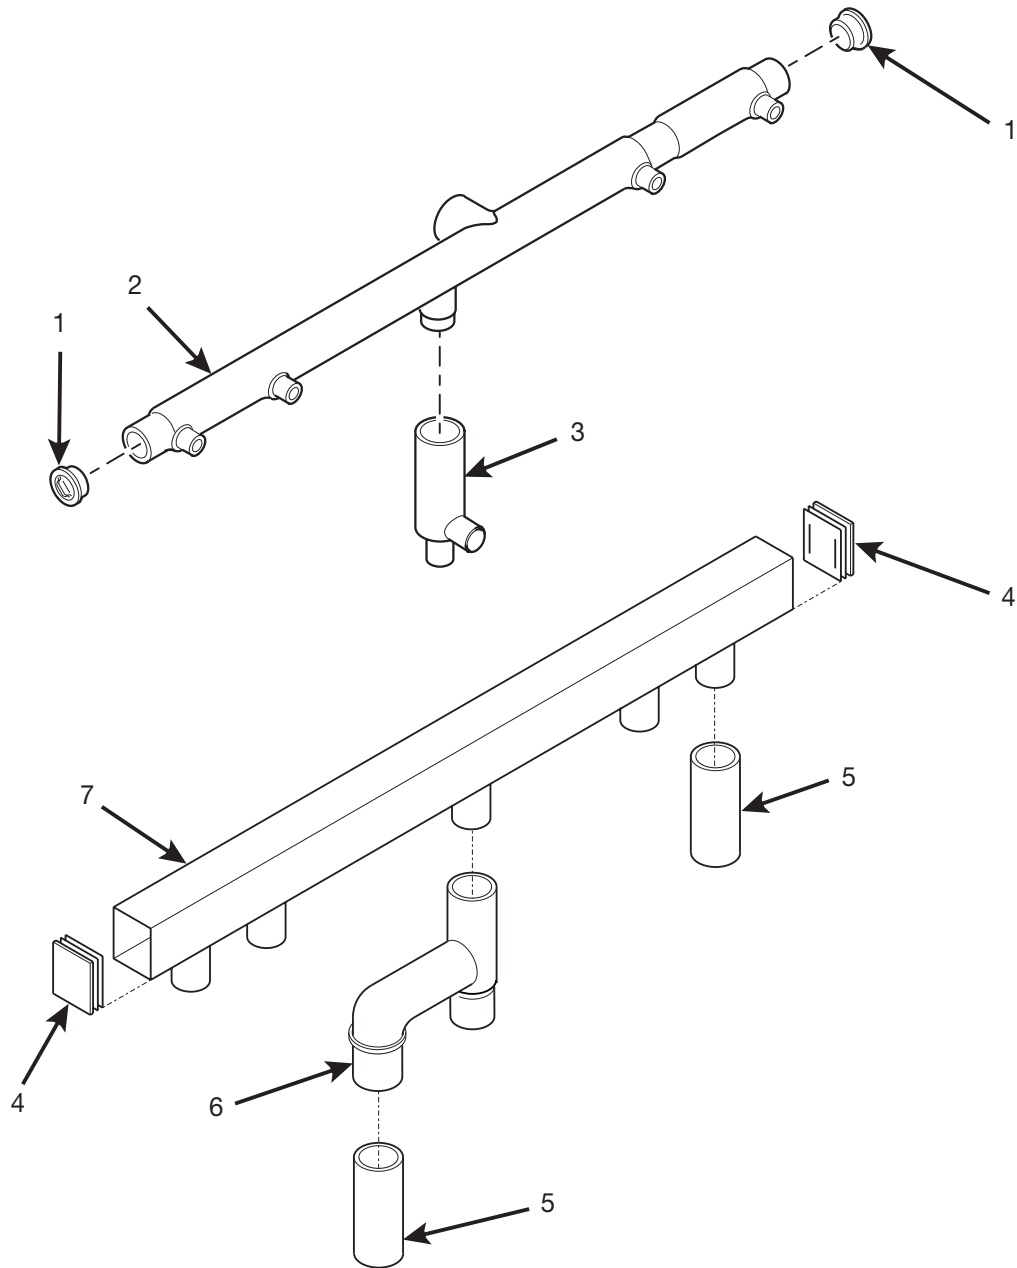

Hot Drink Series - Models 630 / 638 - Parts Manual

TABLE 50. MIXING BOWL AND BREWER VENTILATION SYSTEM

<i>INDEX</i>	<i>PART NUMBER</i>	<i>DESCRIPTION</i>	<i>QTY.</i>
1	-	TUBING ASSEMBLY (U.S. ONLY) (SEE FIGURE 70 FOR DETAILS)	1
	-	TUBING ASSEMBLY (LATIN AMERICA ONLY) (SEE FIGURE 70 FOR DETAILS)	
2	6137157	COUPLING - VENT HOSE	2
3	6237355	HOSE - EXHAUST	-
4	6237353	FILTER - EXHAUST CHUTE	-
5	6237352	BREWER EXHAUST LOCATOR AND BRACKET ASSEMBLY (U.S. ONLY)	-
6	6237305	VINYL CAP - 1.25 I.D.	1

Hot Drink Series - Models 630 / 638 - Parts Manual

630p0056

Figure 51. Vent Tubing (Model 630 Only)