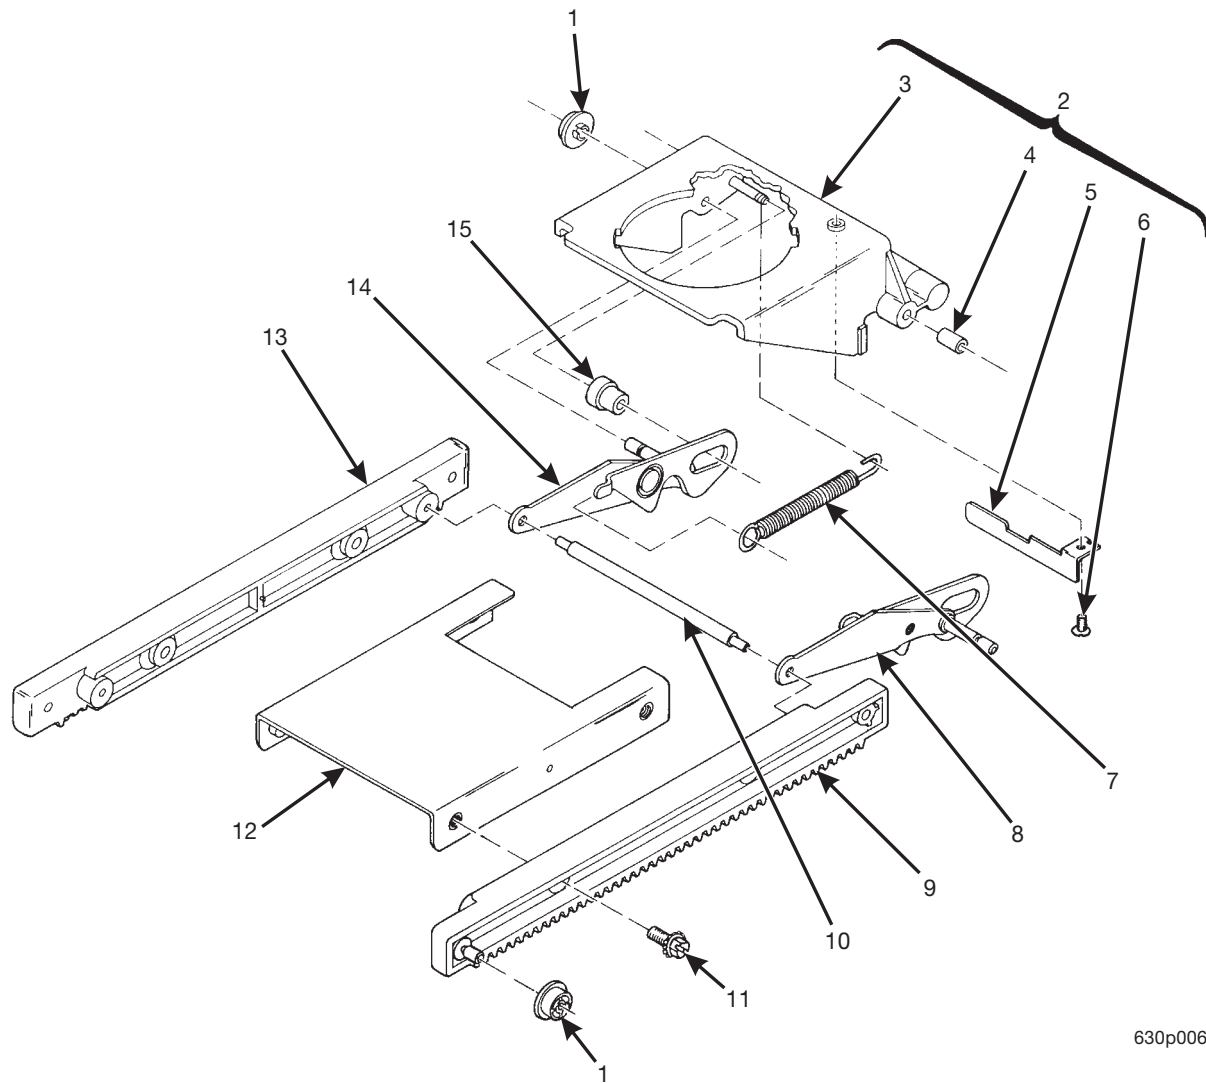

Hot Drink Series - Models 630 / 638 - Parts Manual

630p0062

Figure 43. Rack Assembly

Hot Drink Series - Models 630 / 638 - Parts Manual

TABLE 43. RACK ASSEMBLY

<i>INDEX</i>	<i>PART NUMBER</i>	<i>DESCRIPTION</i>	<i>QTY.</i>
-	6234001	RACK ASSEMBLY - BREWER	REF.
1	6234222	ROLLER - BREWER	4
2	6234116	BASKET HOUSING ASSEMBLY (INCLUDES INDEX NUMBERS 3 - 6)	1
3	6234250	BASKET HOUSING AND WIPER ASSEMBLY	1
4	6234278	BEARING - RETURN LEVER ROLLER	2
5	6234118	FLAT SPRING - BASKET HOUSING	1
6	6204211	SCREW - #6-32 X 1/4 PHS T/C SS	1
7	6234256	SPRING - FLIP	2
8	6234261	ROLLER LINKAGE ASSEMBLY - RIGHT	1
9	6234275	RACK ASSEMBLY - RIGHT - BREWER	1
10	6234110	SHAFT - FLIP	1
11	6234295	SCREW - #8-32 X .38 HHS W/LW	4
12	6234120	BRACKET ASSEMBLY - RACK	1
13	6234274	RACK ASSEMBLY - LEFT - BREWER	1
14	6237260	ROLLER LINKAGE ASSEMBLY - LEFT	1
15	6234292	RETURN LEVER ROLLER ASSEMBLY	2