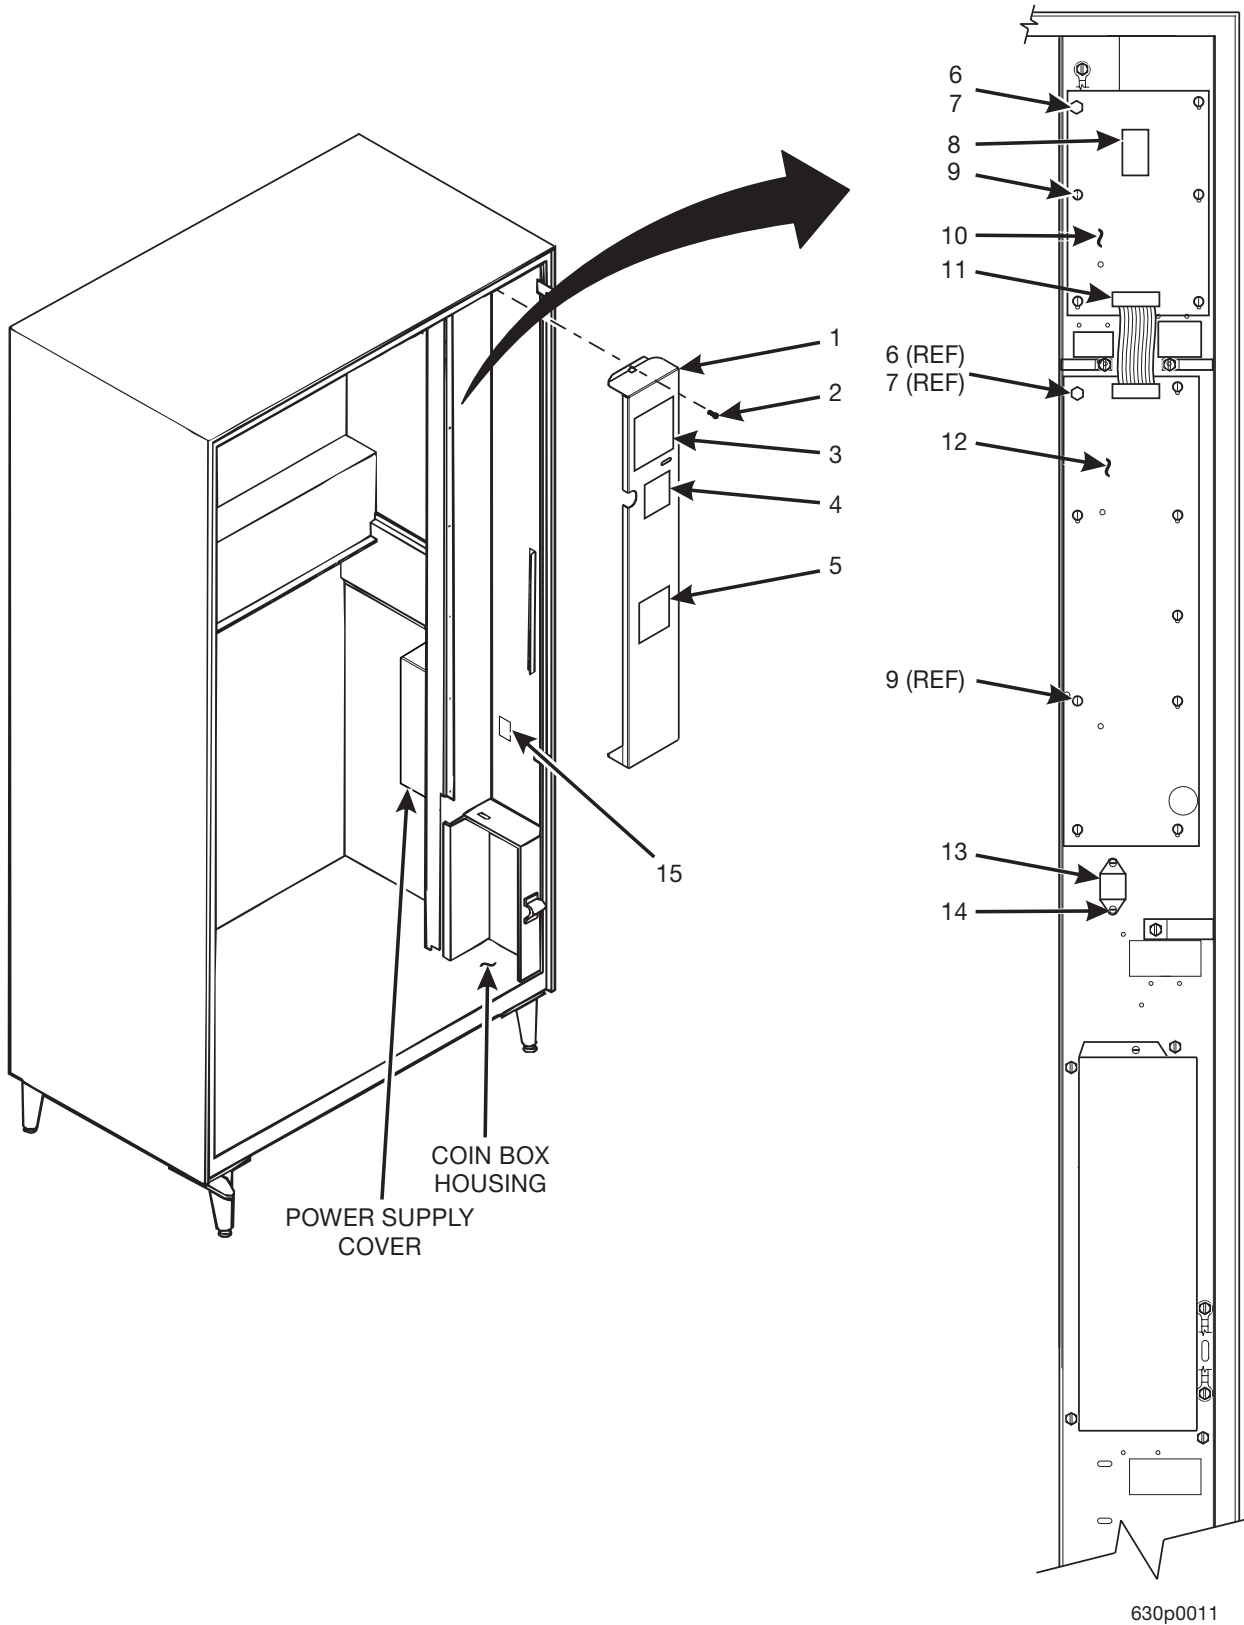

Hot Drink Series - Models 630 / 638 - Parts Manual

Figure 26. Monetary Channel

Hot Drink Series - Models 630 / 638 - Parts Manual

TABLE 26. MONETARY CHANNEL

<i>INDEX</i>	<i>PART NUMBER</i>	<i>DESCRIPTION</i>	<i>QTY.</i>
1	1571112	COVER	1
2	3157060	SCREW	1
3	1571042	LABEL - LED AND EPROM (ENGLISH)	1
	1571045	LABEL - LED AND EPROM (SPANISH)	
4	1571154	LABEL - STATIC CAUTION (ENGLISH)	1
	6232291	LABEL - STATIC CAUTION (SPANISH)	
5	6231189	LABEL - HIGH VOLTAGE (ENGLISH)	1
	6232290	LABEL - HIGH VOLTAGE (SPANISH)	
6	1571034	STANDOFF - PCB - 3/8 SCREW MOUNT	13
7	1471199	SCREW	13
8	6306004	EPROM - PROGRAMMED	1
9	1571036	STANDOFF - PCB - .375 KEY SLOT	13
10	9989678	PCB ASSEMBLY - MAIN PROGRAMMER	1
11	1579008	RIBBON CABLE	1
12	6336000	PCB ASSEMBLY - HOT DRINK INTERFACE	1
13	9983778	TRIAC - 35A - 600V	1
14	9900130	SCREW - #6	2
15	4761148	LABEL - EARTHING	1