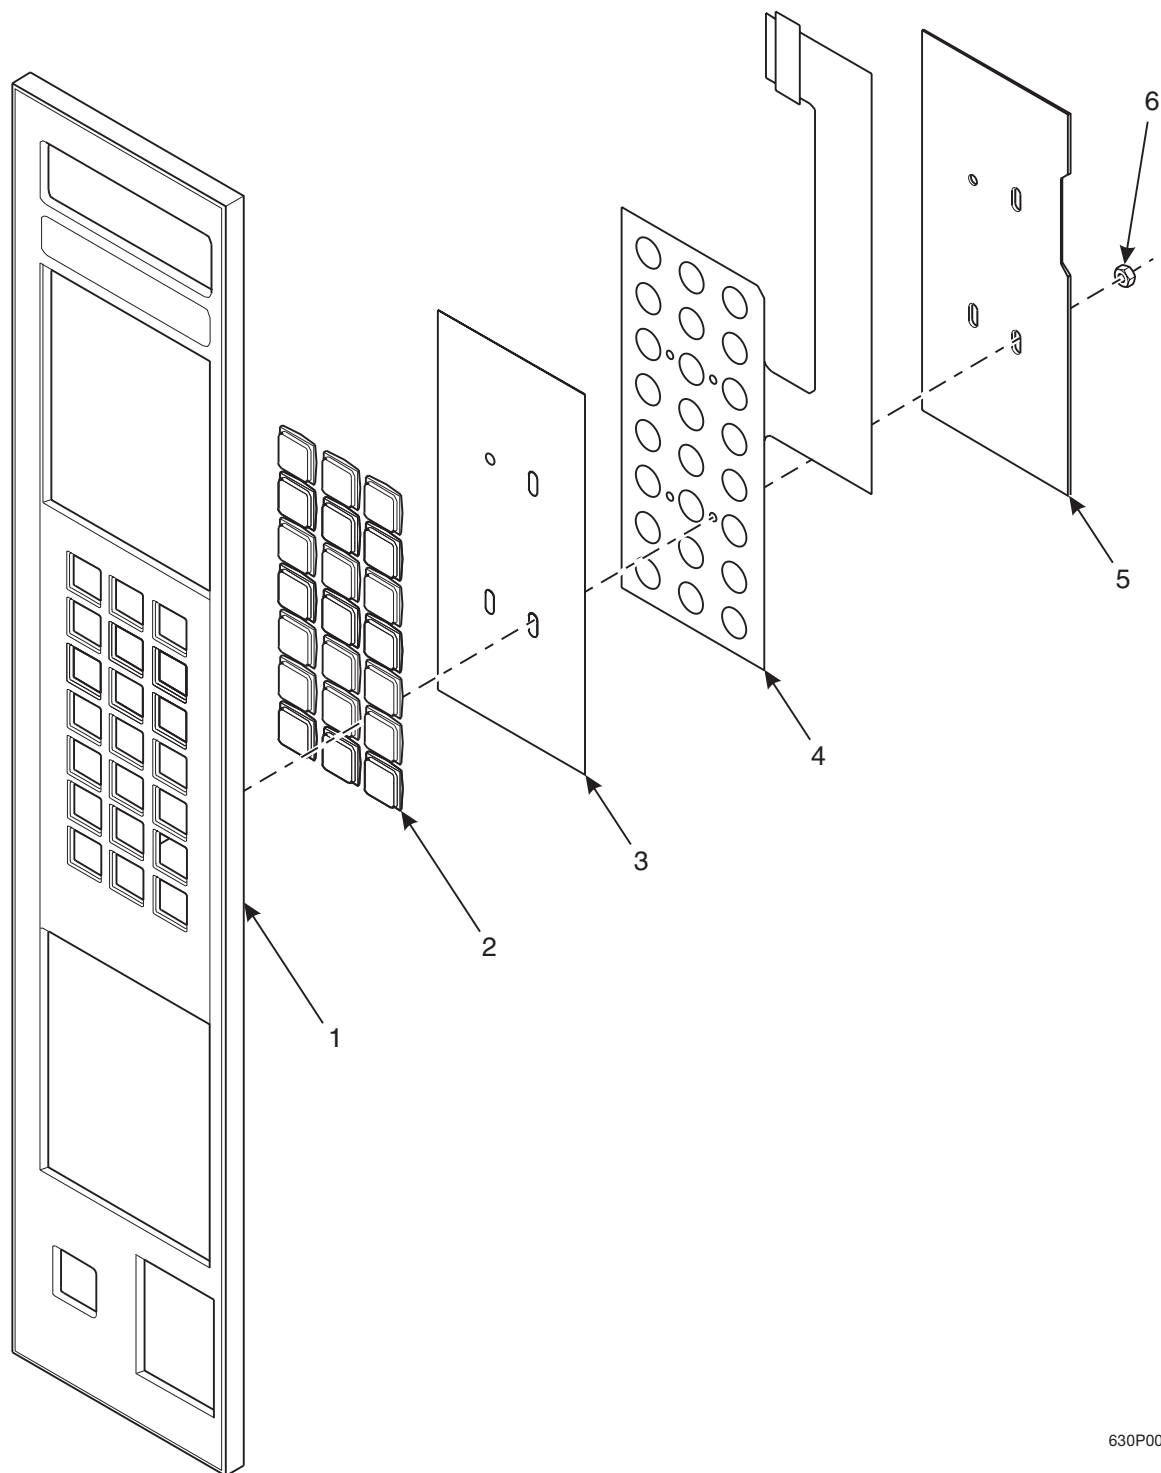

630P0021

Figure 59. Monetary Panel - Part 4

Hot Drink Series - Models 630 / 638 - Parts Manual

TABLE 59. MONETARY PANEL - PART 4

<i>INDEX</i>	<i>PART NUMBER</i>	<i>DESCRIPTION</i>	<i>QTY.</i>
-	1595017	FACEPLATE ASSEMBLY - GPL	REF.
1	1595013	FRAME - MONETARY PANEL - GPL	1
2	1472251	LENS - PUSH BUTTON	21
3	1595002	LETTER SHEET - SELECT SWITCH	1
	1575010	LETTER SHEET - SELECT SWITCH (SMITH'S ONLY)	
4	9984630	MEMBRANE SWITCH ASSEMBLY - SELECT	1
5	1575091	PLATE - SELECT SWITCH - BACK UP - W/STUD	1
6	1475089	NUT - 1/8 - SELF-THREADING	4

TABLE 10 ACOIN MECHANISM OPTIONS

<i>PART NUMBER</i>	<i>DESCRIPTION</i>
5900116	MARS TRC6000 COIN UNIT
5307321	COINTRON 3000 - US COIN VAL
5900096	COINCO 9340L COIN UNIT
5900112	MARS MC5000 COIN UNIT
6400002	COIN CHANGER - MARS #TRC 6010XV
6400003	COIN CHANGER - COINCO #9302LF-24
5900094	COINCO 9300L COIN UNIT
5900213	COIN UNIT - COINCO - 9302 - GX - MDB
5900209	COIN UNIT - CONLUX - USLZ - 001 - MDB
5900214	COIN UNIT - MARS - VN 4510 - MDB
5900216	COIN UNIT - MARS - VN 4000, 110V
5900217	COIN UNIT - MARS VN 4010 XV - 24V
5900192	COIN UNIT - CONLUX USLX 00401F
5900237	COIN UNIT - CONLUX USLX - 001 120V
5900240	COIN UNIT - C.F. MDB - CUSTOMER SUPPLIED