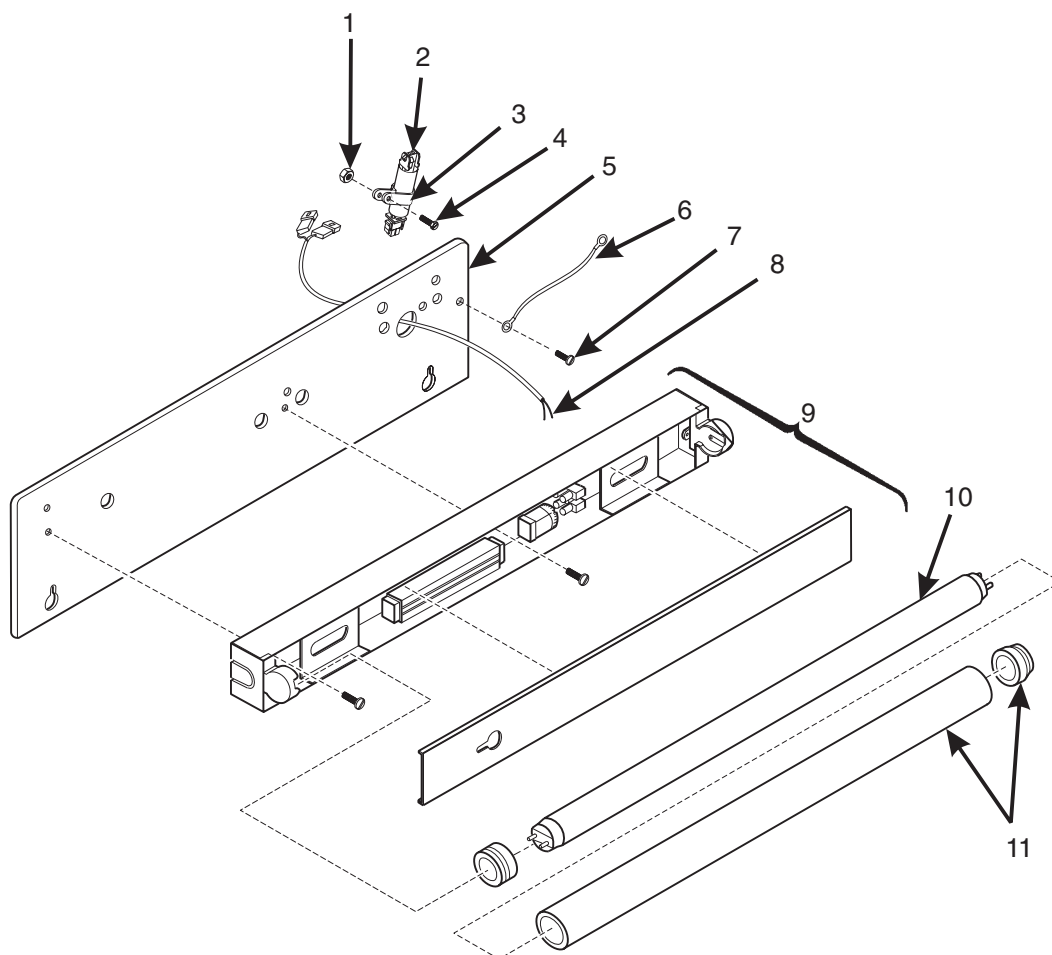

Hot Drink Series - Models 630 / 638 - Parts Manual

630P0029

Figure 34. Service Light/Bracket Assembly - 230 V

Hot Drink Series - Models 630 / 638 - Parts Manual

TABLE 34. SERVICE LIGHT/BRACKET ASSEMBLY - 230 V

<i>INDEX</i>	<i>PART NUMBER</i>	<i>DESCRIPTION</i>	<i>QTY.</i>
-	6339012	SERVICE LIGHT AND BRACKET ASSEMBLY (230 V. LATIN AMERICA ONLY)	1
1	9900081	NUT	1
2	6332010	SUPPRESSION ASSEMBLY	1
3	4305043	HARNESS CLIP	1
4	6231559	BRACKET	1
5	3157060	SCREW	1
6	9984165	JUMPER - GROUND WIRE	1
7	3157060	SCREW - #8-32 X .31 HEX W/ HD	-
8	6339011	JUMPER - SERVICE LIGHT	1
9	6239053	LIGHT ASSEMBLY - FLUORESCENT - 230 V	1
10	6232305	LAMP SLEEVE AND END CAPS ASSEMBLY	1
11	2222096	FLUORESCENT LAMP	1