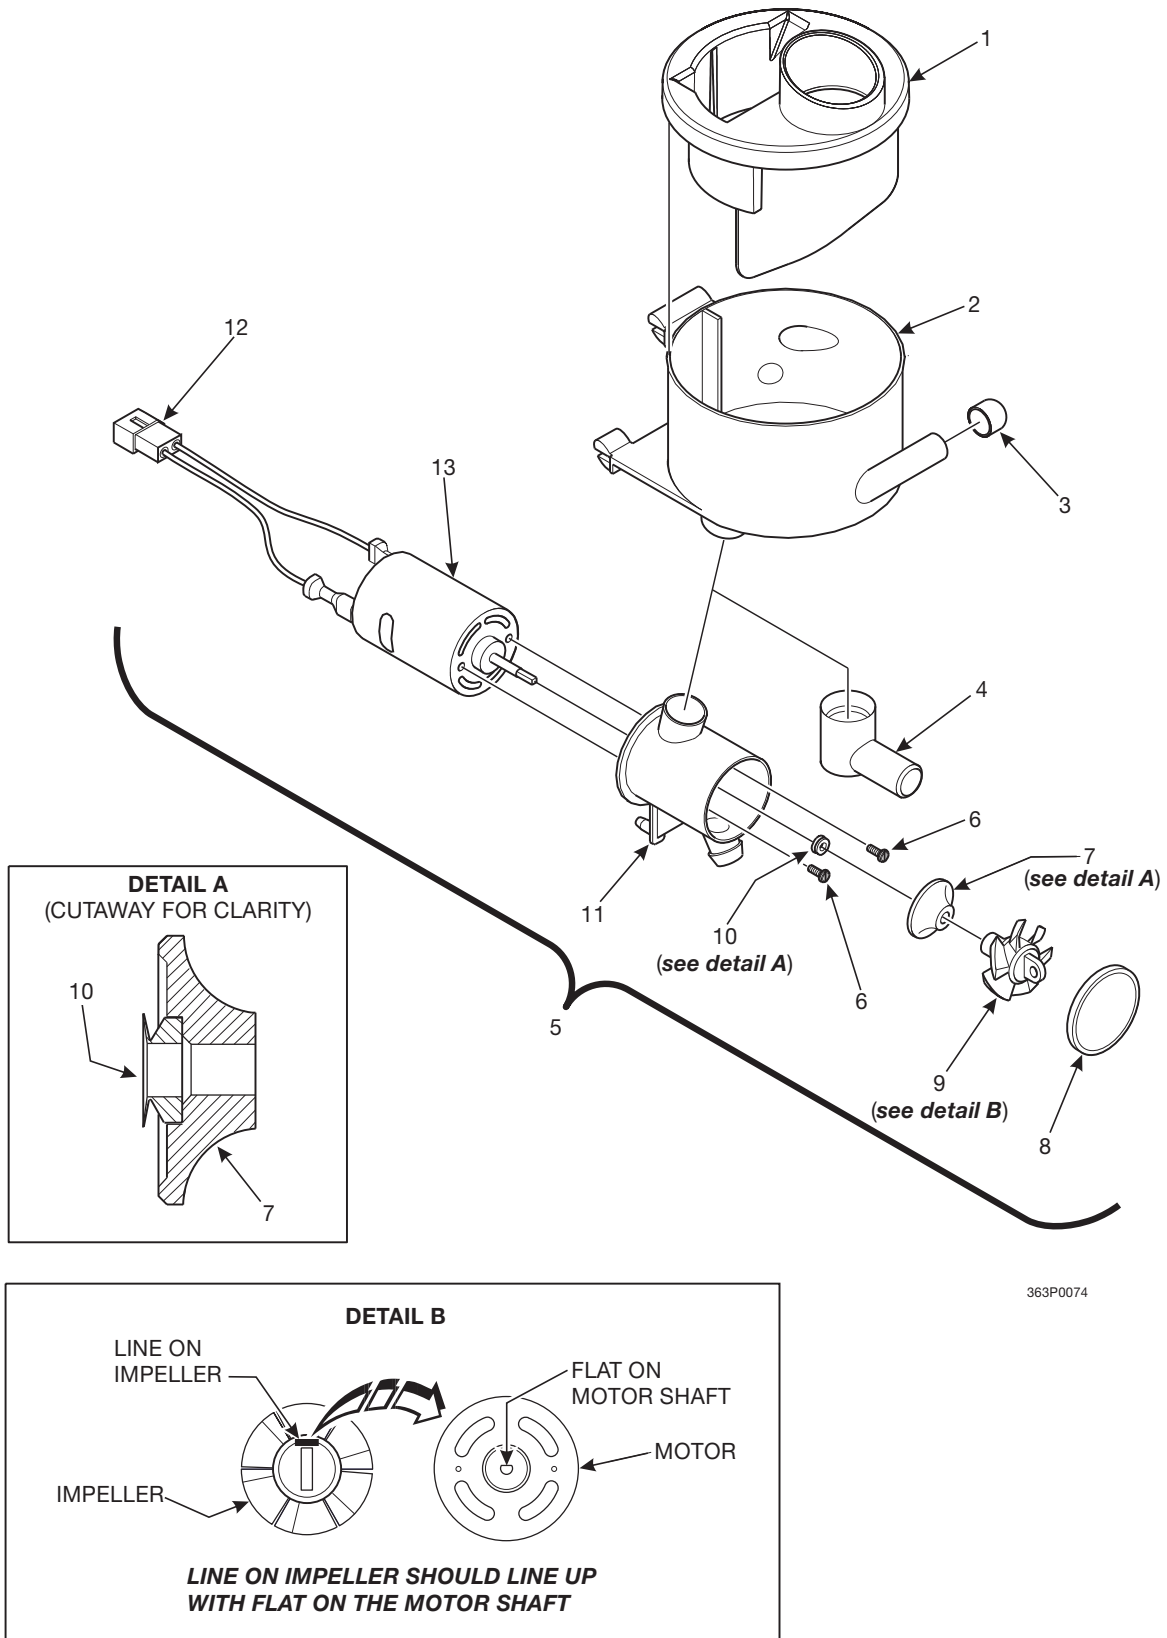

Hot Drink Series - Models 630 / 638 - Parts Manual

Figure 39. Mixing Bowl and Whipper Assembly

Hot Drink Series - Models 630 / 638 - Parts Manual

TABLE 39. MIXING BOWL AND WHIPPER ASSEMBLY

<i>INDEX</i>	<i>PART NUMBER</i>	<i>DESCRIPTION</i>	<i>QTY.</i>
1	P6337060	VENT AND DIVIDER ASSEMBLY	1
2	6237127	MIXING BOWL (CHOCOLATE & UNLABELED PRODUCT)	2
	6237128	MIXING BOWL (CONDIMENTS)	1
	6231125	MIXING BOWL (TEA, DECAF, COFFEE)	1
3	6237306	VINYL CAP	1
4	6237312	SPOUT - MIXING BOWL	1
5	6237195	WHIPPER ASSEMBLY (INCLUDES INDEX NUMBERS 6 - 13)	3
6	6237119	SCREW	2
7	6237192	SPACER - WHIPPER	-
8	6337085	COVER - WHIPPER	1
9	6237194	IMPELLER - WHIPPER	1
10	6237110	V-RING SHAFT SEAL	1
11	6237193	HOUSING - WHIPPER	1
12	6237157	WIRING HARNESS - WHIPPER MOTOR	1
13	6237111	MOTOR - WHIPPER - 24 VDC	1
-	6237117	IMPELLER REMOVAL TOOL (NOT SHOWN)	1