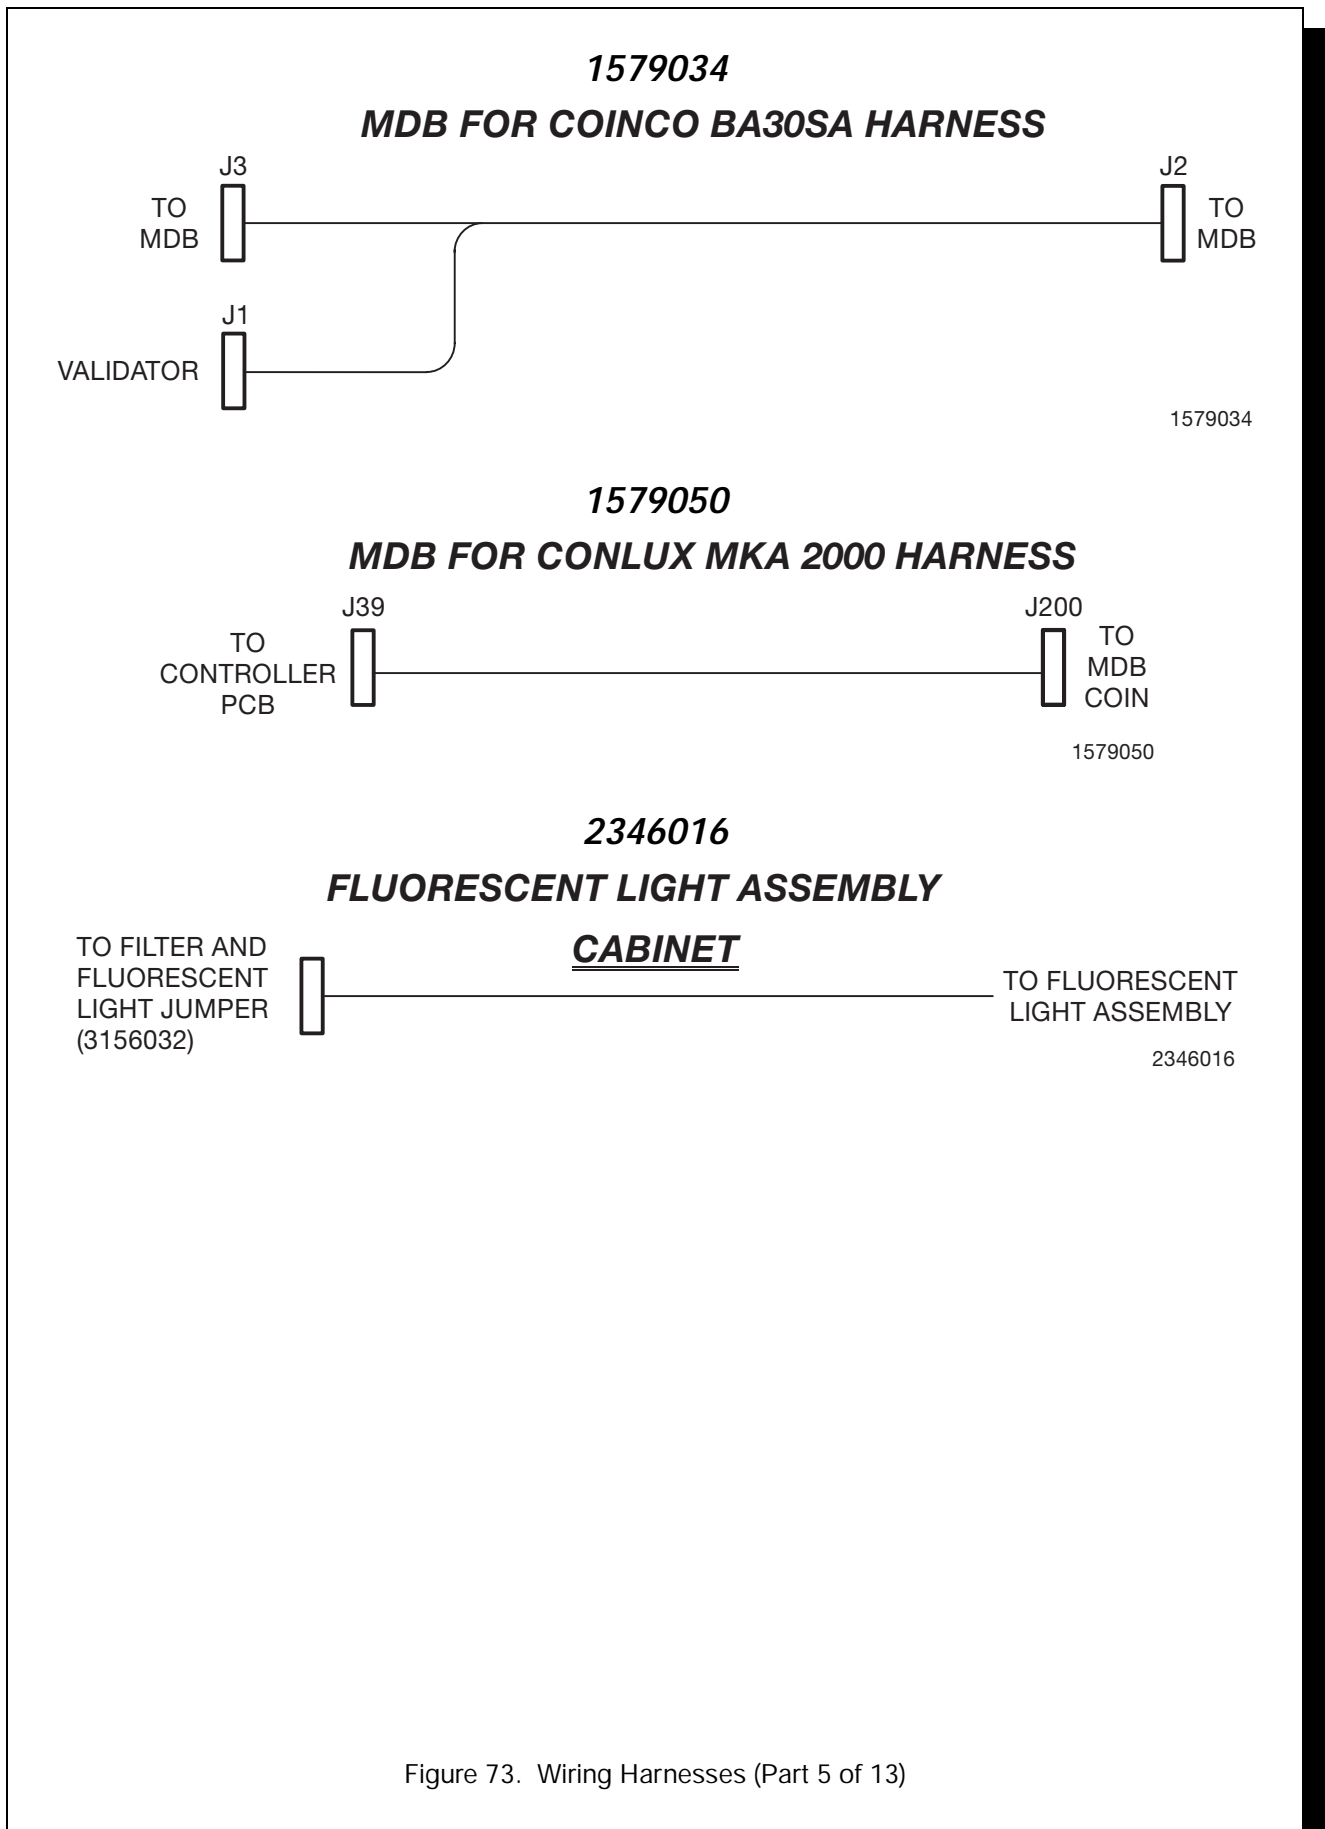

**1579032**

**HARNESS - SERIAL VALIDATORS  
-24 VOLTS**

Figure 73. Wiring Harnesses (Part 4 of 13)

Figure 73. Wiring Harnesses (Part 5 of 13)

**3156032**  
***FILTER AND FLUORESCENT LIGHT JUMPER HARNESS***