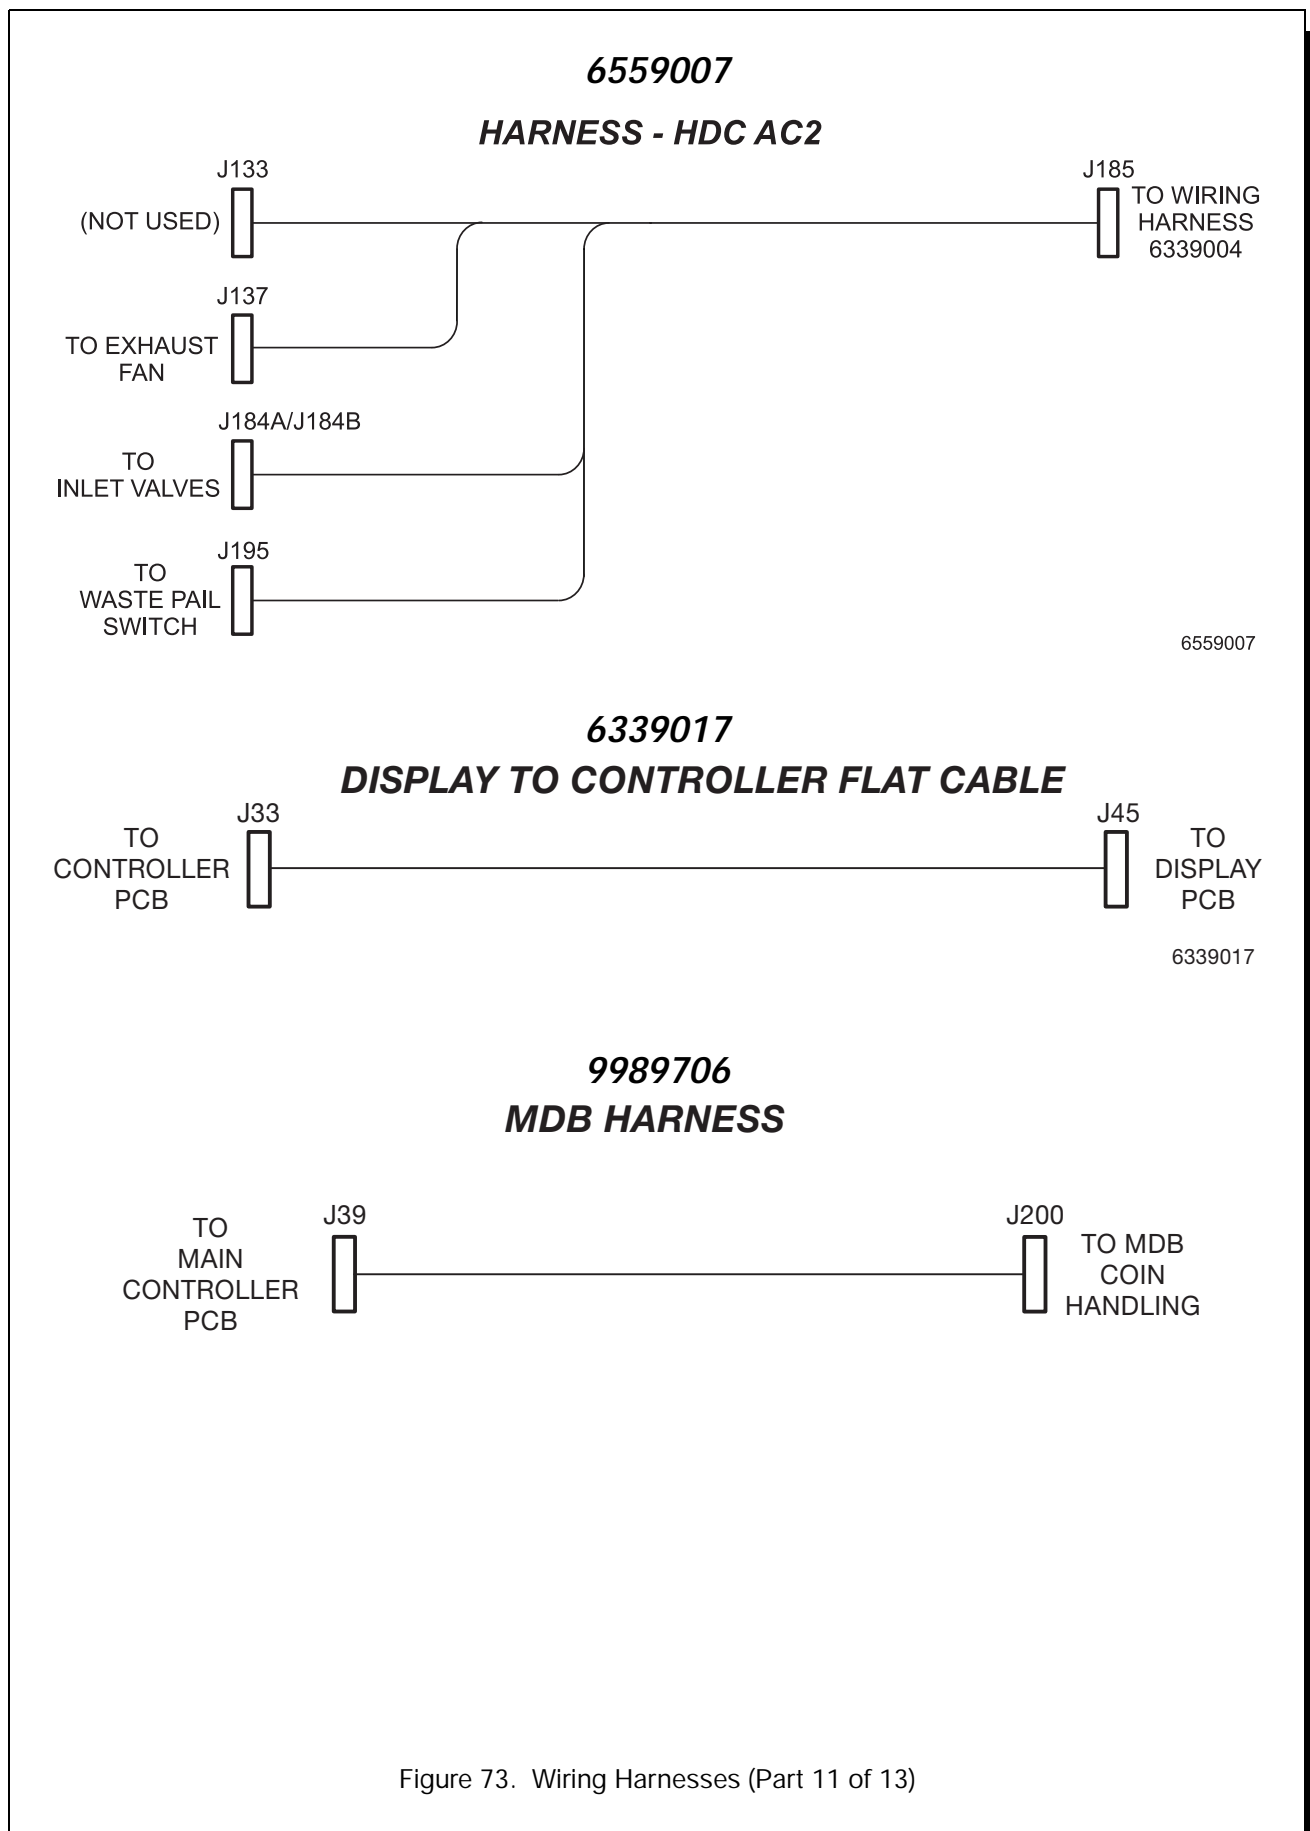

Figure 73. Wiring Harnesses (Part 10 of 13)

Figure 73. Wiring Harnesses (Part 11 of 13)