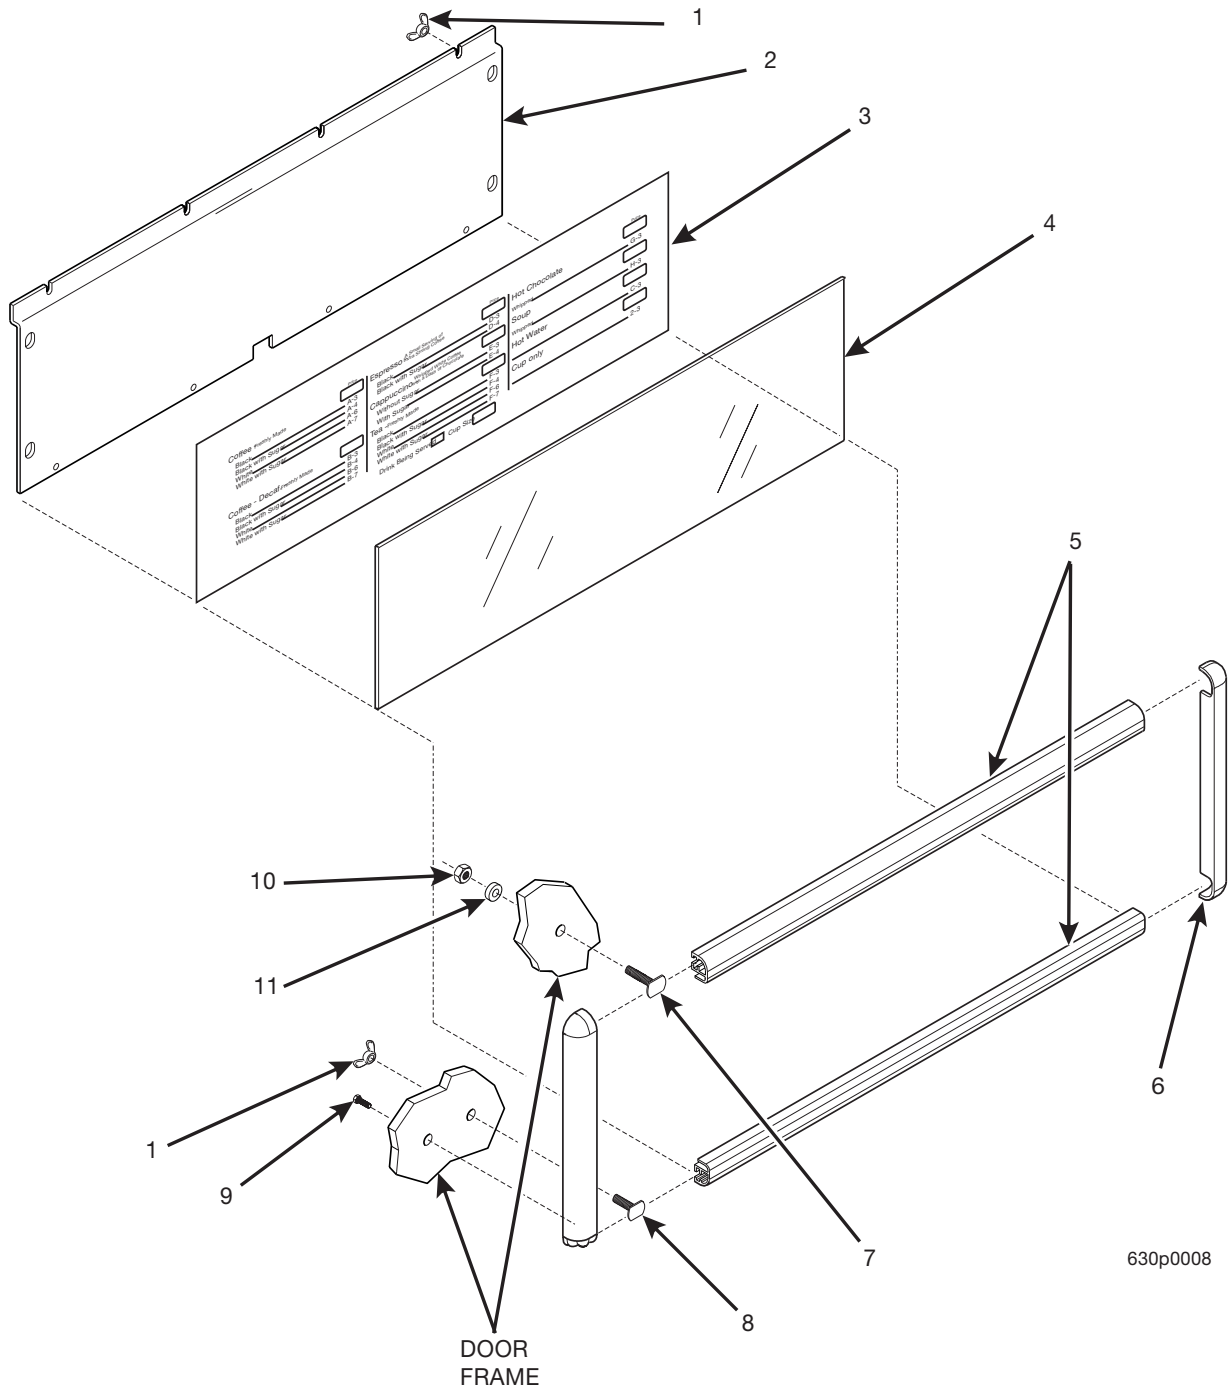

Hot Drink Series - Models 630 / 638 - Parts Manual

630p0008

Figure 18. Display Assembly

Hot Drink Series - Models 630 / 638 - Parts Manual

TABLE 18. DISPLAY ASSEMBLY

<i>INDEX</i>	<i>PART NUMBER</i>	<i>DESCRIPTION</i>	<i>QTY.</i>
1	9900031	WING NUT - #8-32 FORGED ZINC	4
2	6342079	PLATE - BACKING	1
3	6300004	INSERT - MENU - SELECT (U.S.)	1
	6342028	INSERT - MENU - SELECT (LATIN AMERICA)	
4	6392004	COVER - MENU INSERT	1
5	G6262034	TRIM - SELECT INSERT - BLACK	2
6	G6262033	END CAP - MENU BOARD	2
7	2222110	T-BOLT	4
8	2222031	T-BOLT	4
9	4277042	SCREW - #8-10 X .5 T/F - PHS	4
10	9900081	NUT - #8-32 KEPS, ZINC PLATE	8
11	4407042	SPACER	4