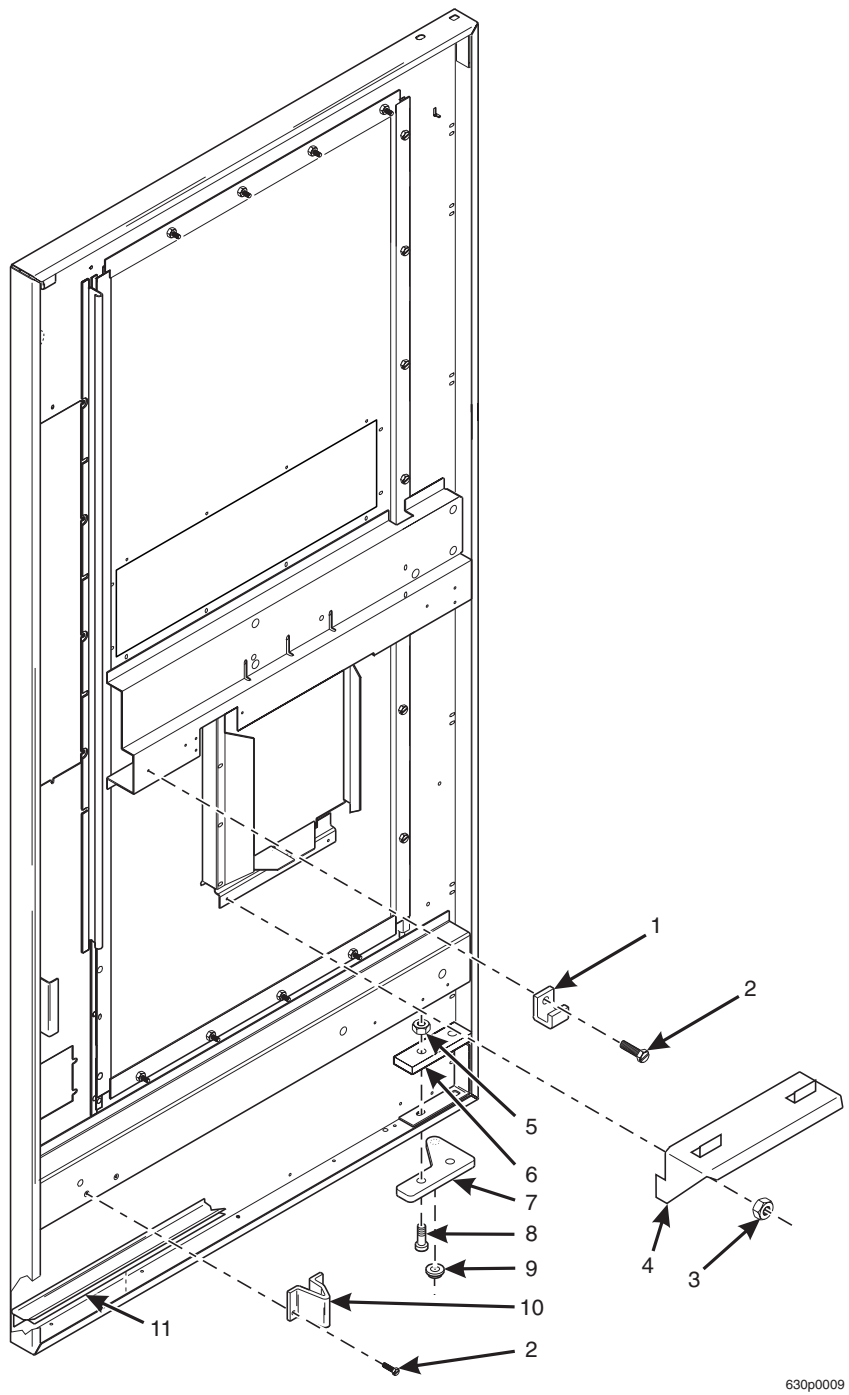

Hot Drink Series - Models 630 / 638 - Parts Manual

630p0009

Figure 19. Miscellaneous Mounted Parts - Door Assembly

Hot Drink Series - Models 630 / 638 - Parts Manual

TABLE 19. MISCELLANEOUS MOUNTED PARTS - DOOR ASSEMBLY

<i>INDEX</i>	<i>PART NUMBER</i>	<i>DESCRIPTION</i>	<i>QTY.</i>
1	6342040	LIFT BRACKET - CUP STATION	1
2	1451097	SCREW - HEX - #8	-
3	9900081	NUT - HEX - #8	-
4	3142138	HANGER - CUP STATION	1
5	1211105	NUT - KEPS - 1/4-20 EXT LW ZIP	2
6	6232031	HINGE ASSEMBLY - DOOR - LOWER	1
7	4242145	BEARING - THRUST - LOWER HINGE	1
8	6232008	WELD SCREW - 1/4-20 X 1" LG	2
9	6232028	PLATE ASSEMBLY - HINGE MOUNTING	2
10	6231164	BRACKET - DOOR SUPPORT	1
11	6262046	FILLER STRIP - SANITATION	1