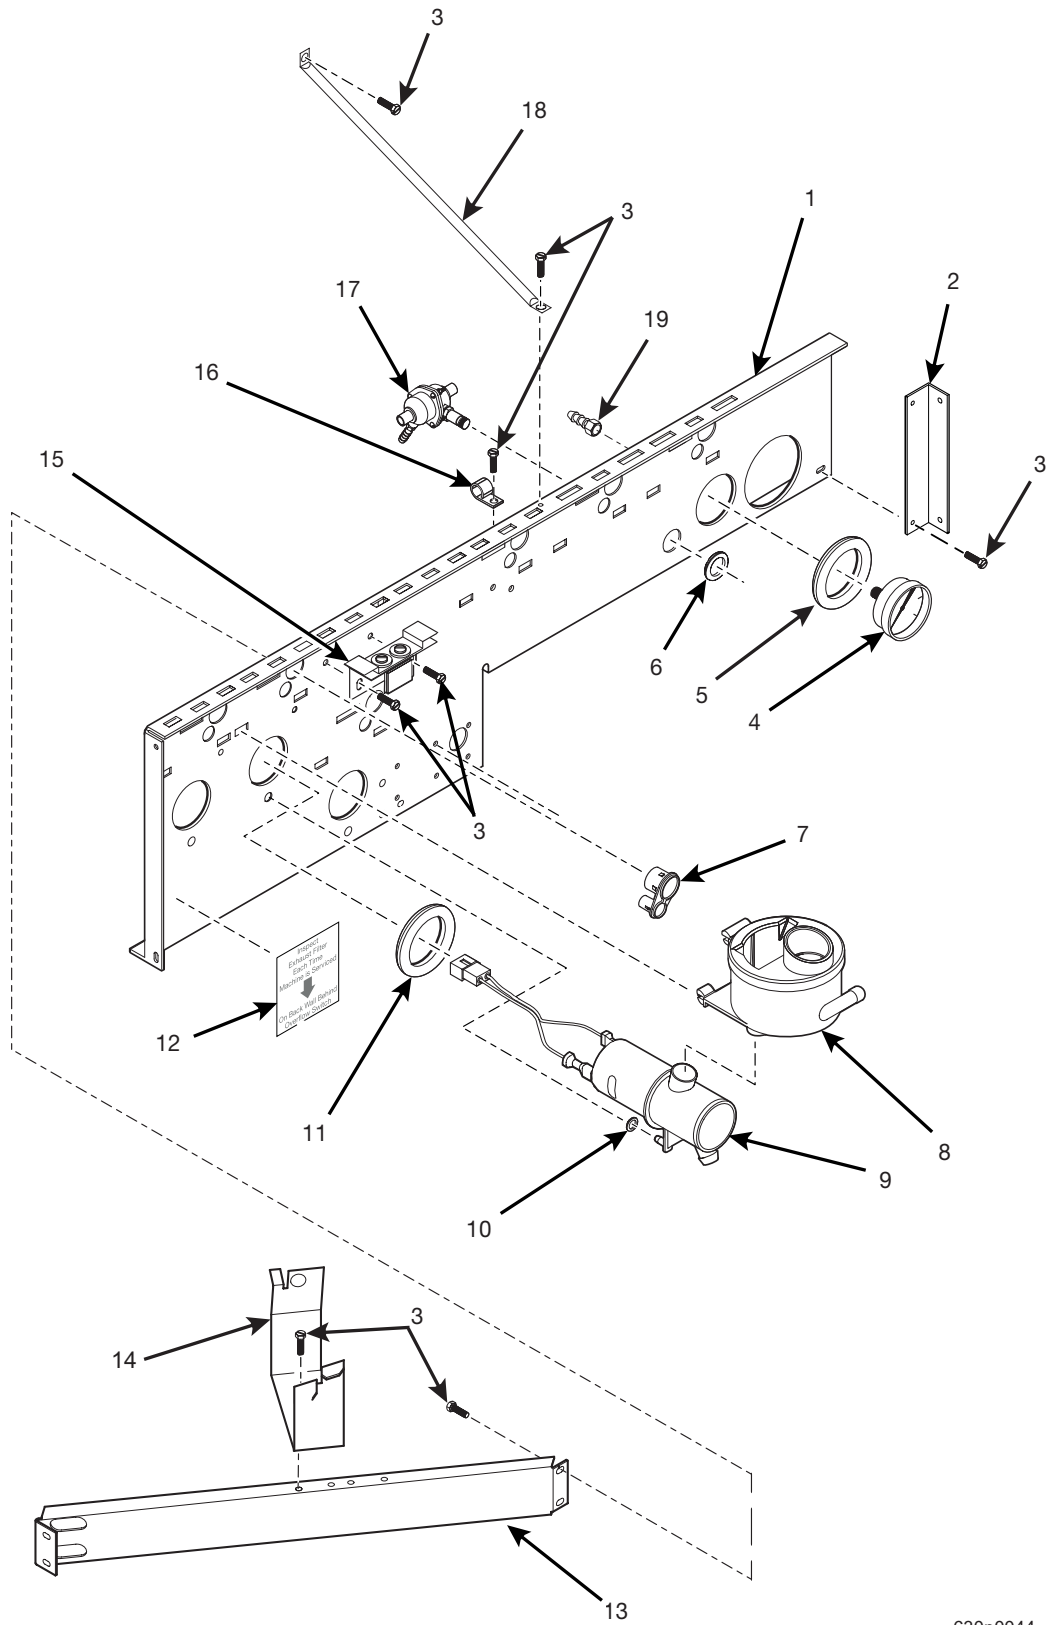

Hot Drink Series - Models 630 / 638 - Parts Manual

630p0044

Figure 37. Canister Support Assembly

Hot Drink Series - Models 630 / 638 - Parts Manual

TABLE 37. CANISTER SUPPORT ASSEMBLY

<i>INDEX</i>	<i>PART NUMBER</i>	<i>DESCRIPTION</i>	<i>QTY.</i>
1	6261117	CANISTER SUPPORT CHANNEL	1
2	6231033	BRACKET - CANISTER SUPPORT	-
3	1451097	SCREW - 1/8-32 X .31 HX HD	-
4	6108065	GAUGE - COMPRESSOR	1
5	6237051	GROMMET	-
6	6237052	GROMMET	-
7	6237315	RETAINER - TUBE	-
8	-	MIXING BOWL AND WHIPPER ASSEMBLY (SEE FIGURE 39 FOR DETAILS)	-
9	-	WHIPPER ASSEMBLY (SEE FIGURE 39 FOR DETAILS)	-
10	2302223	GROMMET	-
11	6237115	GROMMET - WHIPPER MOUNTING	-
12	-	LABEL	-
13	6341007	BRACE - CANISTER SUPPORT	-
14	6337017	BRACKET - FLOW RESTRICTOR	-
15	6237186	CANISTER SUPPORT ASSEMBLY - LIGHTENER	1
16	-	CLIP - HARNESS	-
17	6234981	REGULATOR ASSEMBLY (SEE FIGURE 38 FOR DETAILS)	1
18	6231533	BRACE - CANISTER ASSEMBLY	1
19	6204215	FITTING - 1/4 BARB X 1/8 FEMALE NPT	1