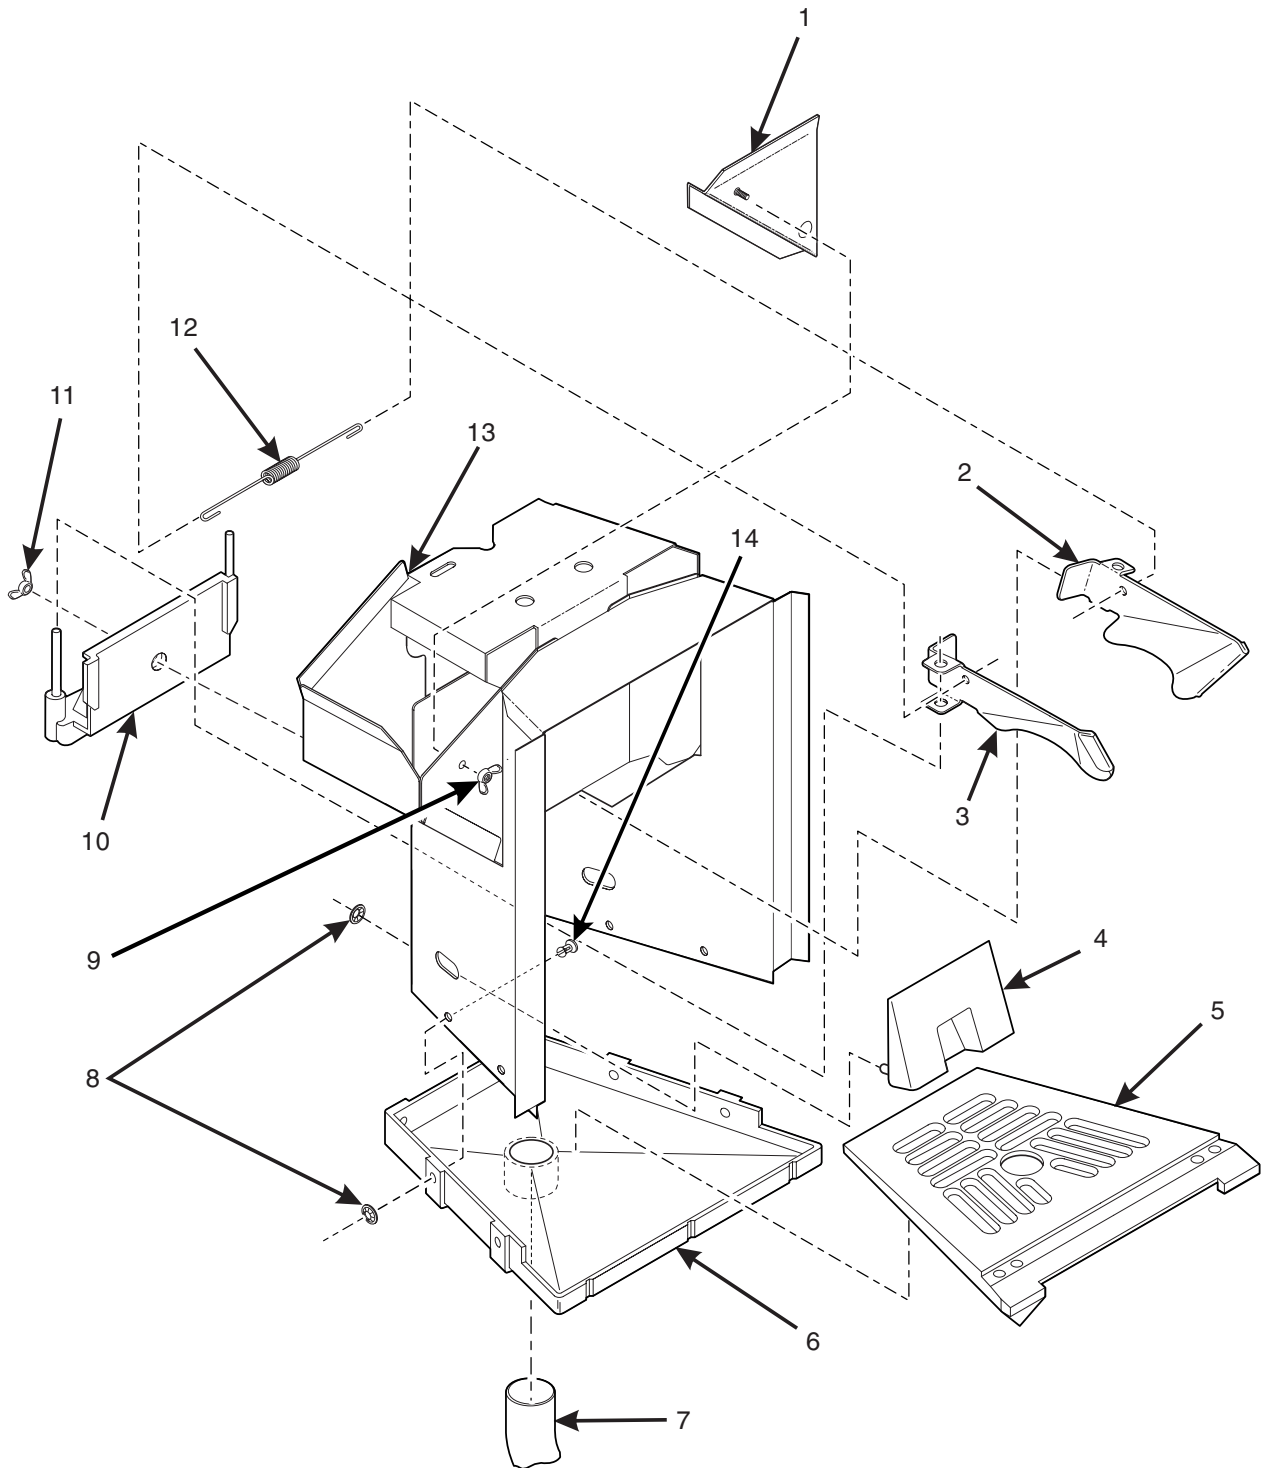

Hot Drink Series - Models 630 / 638 - Parts Manual

630P0022

Figure 60. Cup Delivery Assembly

Hot Drink Series - Models 630 / 638 - Parts Manual

TABLE 60. CUP DELIVERY ASSEMBLY

<i>INDEX</i>	<i>PART NUMBER</i>	<i>DESCRIPTION</i>	<i>QTY.</i>
-	6261420	CUP DELIVERY ASSEMBLY (INCLUDES INDEX NUMBERS 2 - 13)	1
1	6231438	CUP DEFLECTOR - R.H.	1
2	6231439	CUP DEFLECTOR - L.H.	1
3	6231443	CUP SPACER/SENSOR LENS	1
4	6231432	DRAIN TRAY - CUP DELIVERY COMPARTMENT	1
5	6231489	BASE - CUP DELIVERY STATION	1
6	6231430	TUBE - DRAIN	1
7	6231431	RETAINER - .188 - CUP DELIVERY1	10
8	6231488	MOUNTING ASSEMBLY - CUP DETECTOR	1
9	3103133	WING NUT #8-32 STAINLESS	1
10	6231495	SPRING - CUP DEFLECTOR	1
11	6261421	WELD ASSEMBLY - CUP DELIVERY	1
12	6231492	PUSH-IN FASTENER - CUP DELIVERY	6