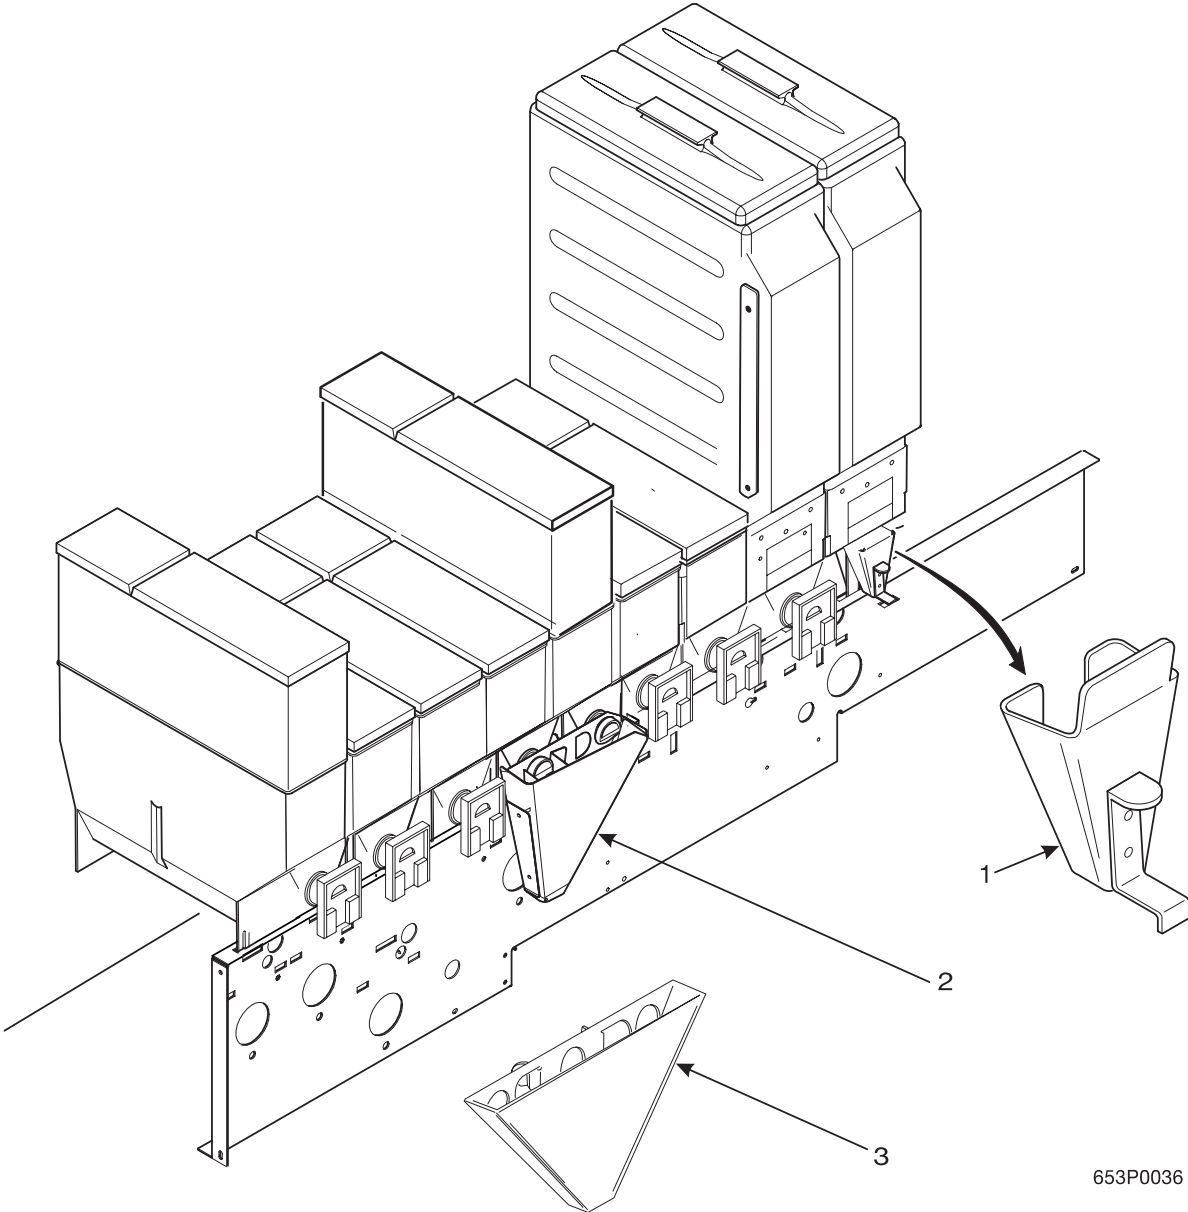

# Hot Drink Series - Models 630 / 638 - Parts Manual

TABLE 60. CUP DELIVERY ASSEMBLY

<i>INDEX</i>	<i>PART NUMBER</i>	<i>DESCRIPTION</i>	<i>QTY.</i>
-	6261420	CUP DELIVERY ASSEMBLY (INCLUDES INDEX NUMBERS 2 - 13)	1
1	6231438	CUP DEFLECTOR - R.H.	1
2	6231439	CUP DEFLECTOR - L.H.	1
3	6231443	CUP SPACER/SENSOR LENS	1
4	6231432	DRAIN TRAY - CUP DELIVERY COMPARTMENT	1
5	6231489	BASE - CUP DELIVERY STATION	1
6	6231430	TUBE - DRAIN	1
7	6231431	RETAINER - .188 - CUP DELIVERY1	10
8	6231488	MOUNTING ASSEMBLY - CUP DETECTOR	1
9	3103133	WING NUT #8-32 STAINLESS	1
10	6231495	SPRING - CUP DEFLECTOR	1
11	6261421	WELD ASSEMBLY - CUP DELIVERY	1
12	6231492	PUSH-IN FASTENER - CUP DELIVERY	6