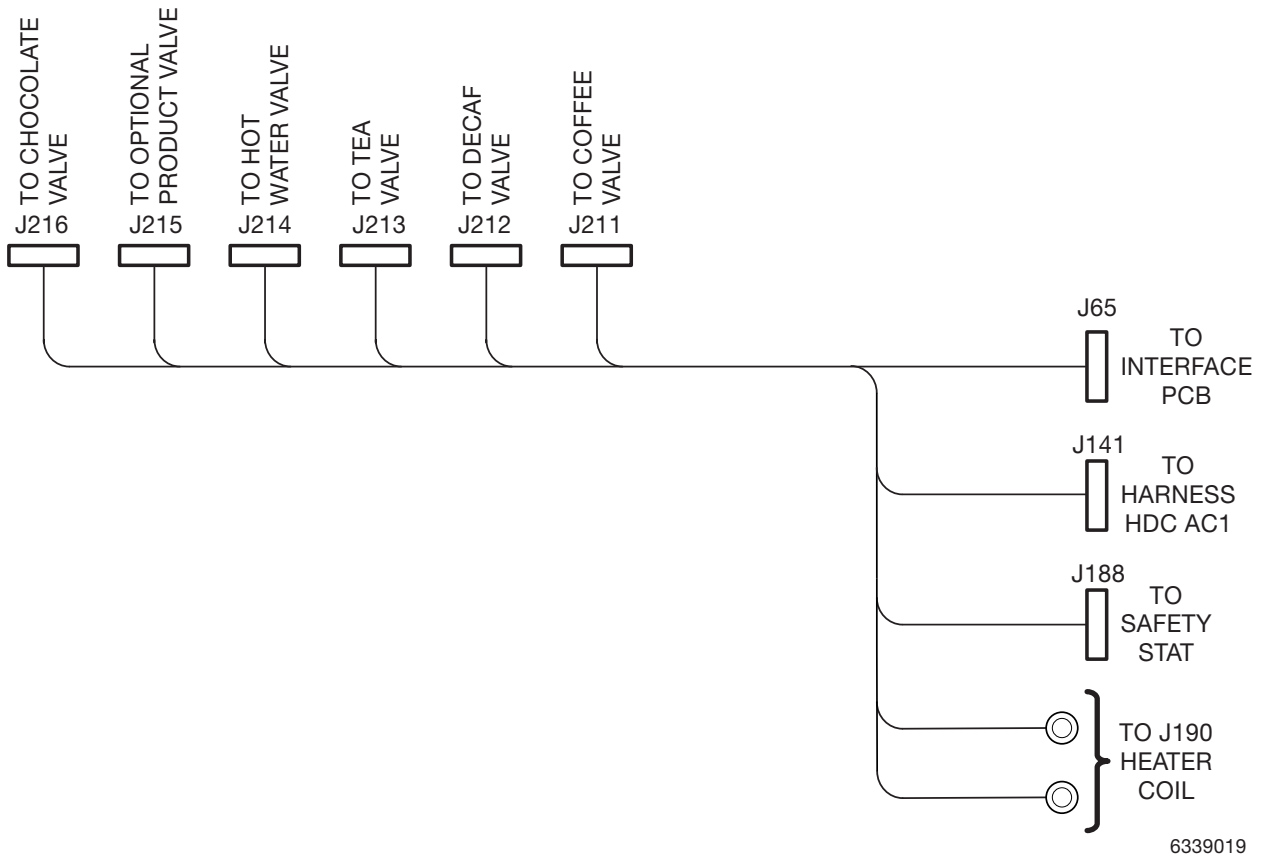

6339019
HARNES-HDC VALVES & HEATER