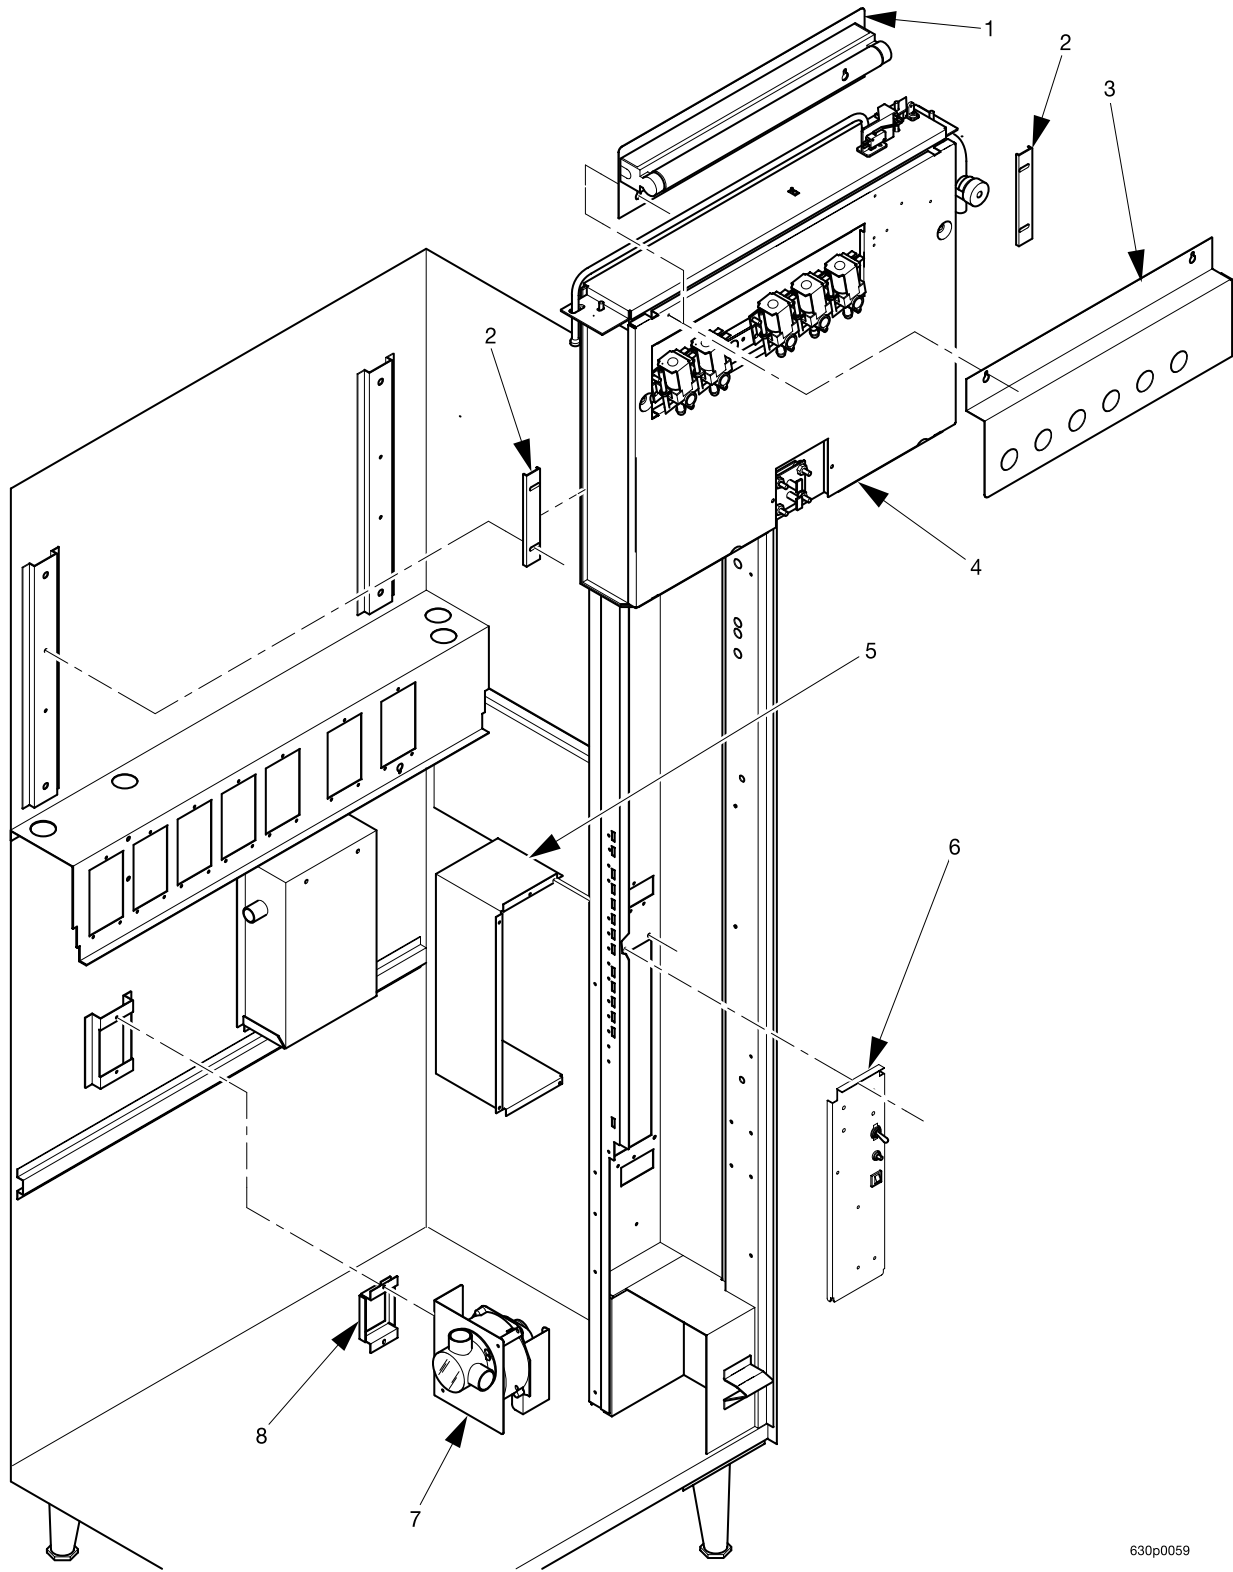

Hot Drink Series - Models 630 / 638 - Parts Manual

630p0059

Figure 23. Cabinet Assembly - Part 2

Hot Drink Series - Models 630 / 638 - Parts Manual

TABLE 23. CABINET ASSEMBLY - PART 2

<i>INDEX</i>	<i>PART NUMBER</i>	<i>DESCRIPTION</i>	<i>QTY.</i>
1	6339012	SERVICE LIGHT - BRACKET ASSEMBLY - 230 V (SEE FIGURE 34 FOR DETAILS)	1
	6238105	SERVICE LIGHT - BRACKET ASSEMBLY - 115 V (SEE FIGURE 33 FOR DETAILS)	
2	6231036	CLAMP - WATER TANK	2
3	6338032	COVER - WATER TANK	1
4	-	WATER TANK ASSEMBLY (SEE FIGURE 30 FOR DETAILS)	1
5	3631117	HOUSING - POWER PANEL	1
6	4841012	POWER PANEL ASSEMBLY - 115 V (U.S.) (SEE FIGURE 27 FOR DETAILS)	1
	1571136	POWER PANEL ASSEMBLY - 115 V (LATIN AMERICA) (SEE FIGURE 28 FOR DETAILS)	
	1571084	POWER PANEL ASSEMBLY - 230 V (LATIN AMERICA) (SEE FIGURE 29 FOR DETAILS)	
7	-	BRACKET, BLOWER, AND COVER ASSEMBLY (SEE FIGURE 53 FOR DETAILS)	1
8	1471055	BEZEL - EXHAUST FAN	1