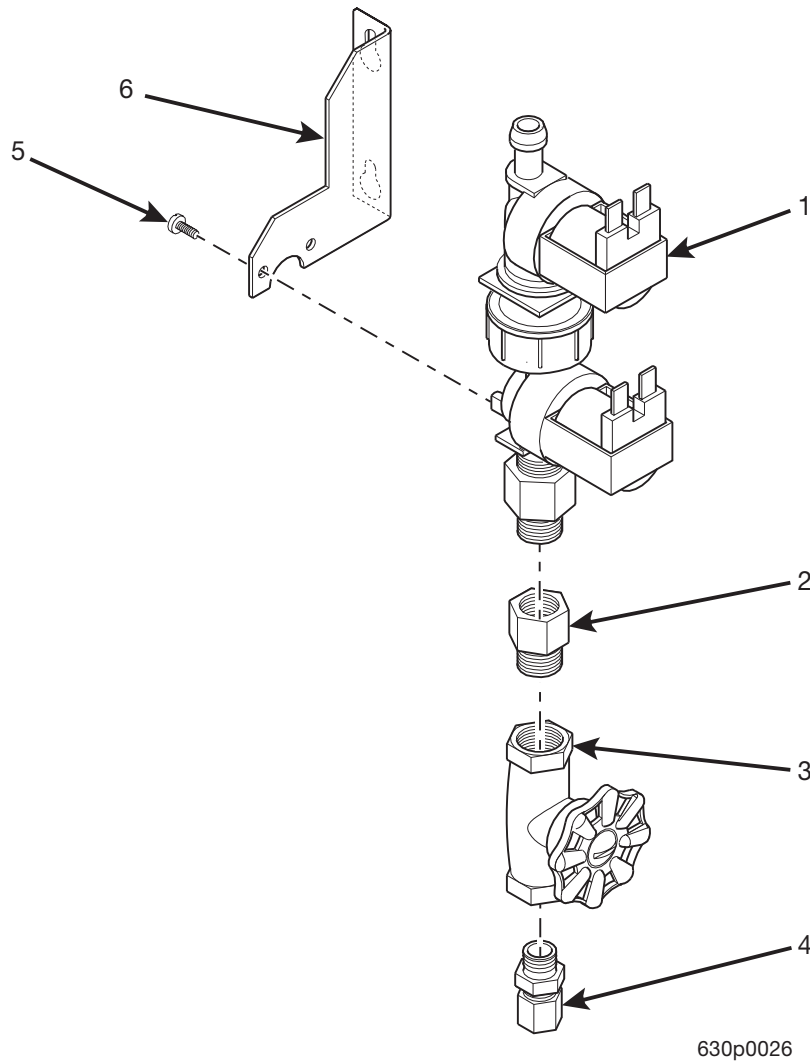

# Hot Drink Series - Models 630 / 638 - Parts Manual

TABLE 45. WATER VALVE ASSEMBLY - WITHOUT FILTER

INDEX	PART NUMBER	DESCRIPTION	QTY.
-	6331040	BRACKET AND INLET VALVE ASSEMBLY (115 VOLT APPLICATIONS ONLY)	1
	6331038	BRACKET AND INLET VALVE ASSEMBLY (230 VOLT APPLICATIONS ONLY)	
1	3158061	VALVE ASSEMBLY (115 VOLT APPLICATIONS ONLY)	1
	6331038	VALVE ASSEMBLY (230 VOLT APPLICATIONS ONLY)	
2	6231503	ADAPTER - 3/8 - 1/4	1
3	3108048	VALVE - WATER - CONBRACO #57-001-01	1
4	6408119	MALE CONNECTOR - BRASS - #4-4-FBI 2-B	1
5	9900023	SCREW - #6-20 X 3/8 PHS	2
6	6231501	SUPPORT - INLET WATER VALVE	1