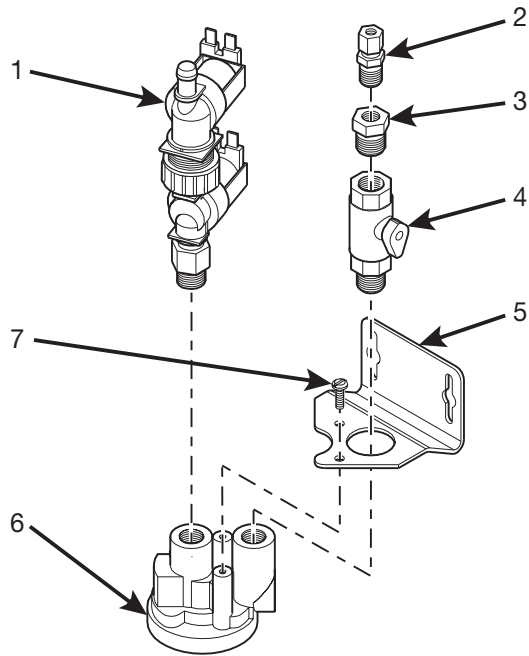

Hot Drink Series - Models 630 / 638 - Parts Manual

TABLE 48. FILTER HEAD ASSEMBLY - WITH CUNO FILTER

INDEX	PART NUMBER	DESCRIPTION	QTY.
-	6408006	FILTER HEAD ASSEMBLY - 115 V	1
	6408011	FILTER HEAD ASSEMBLY - 230 V	
1	3158061	VALVE - WATER - 115 V	1
	6408008	VALVE - WATER - 230 V	
2	6408119	MALE CONNECTOR	1
3	6408117	BUSHING	1
4	6408113	BALL VALVE	1
5	6408115	BRACKET	1
6	6408114	FILTER HEAD	1
7	7207027	SCREW - #10-16 X 5/8 PHS	4

630p0028

Figure 49. Filter Head Assembly - With Cuno Filter