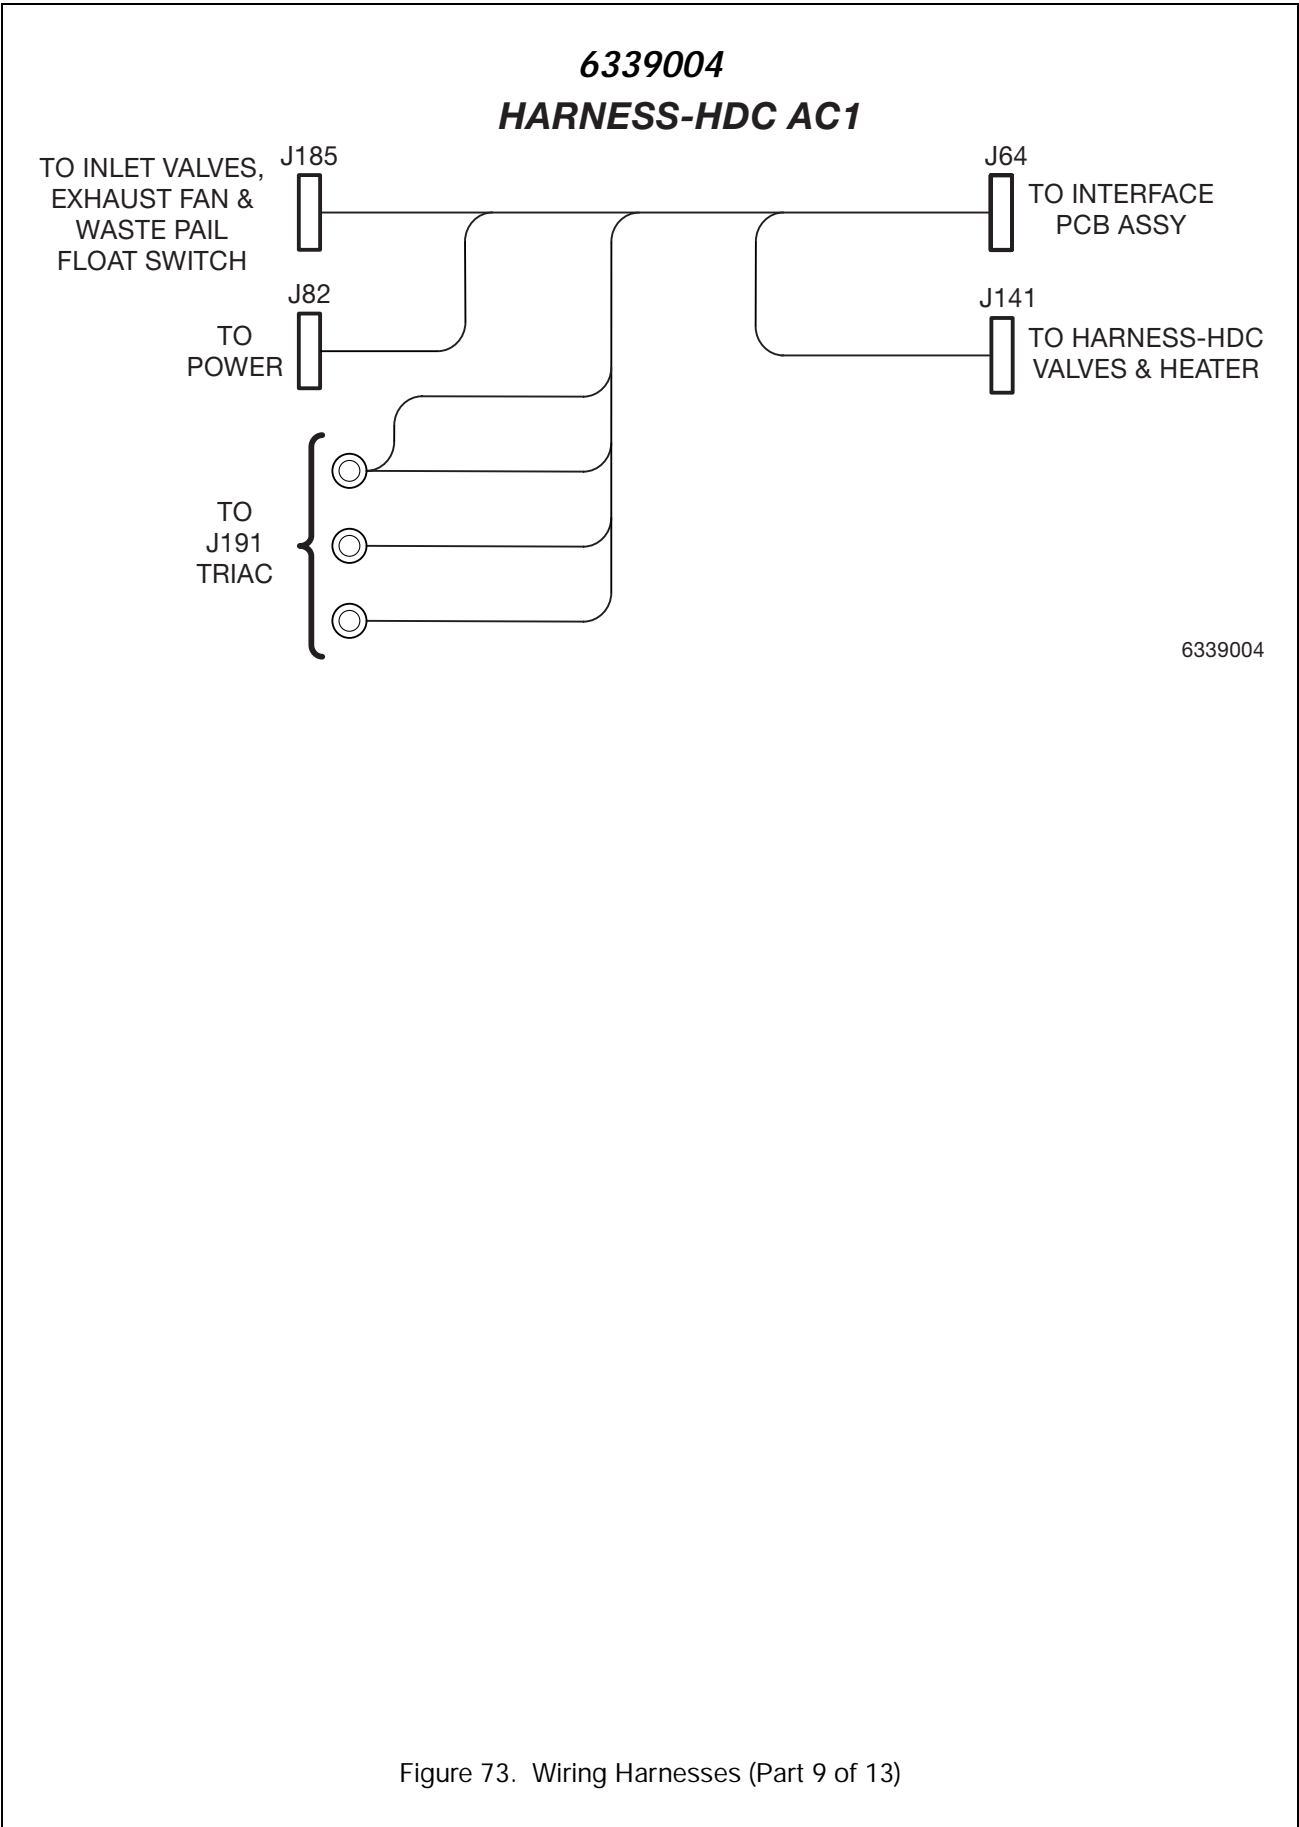

**AUGER HARNESS ASSEMBLY**

**6339003**

**HARNESS - BREW AND GRIND**

Figure 73. Wiring Harnesses (Part 8 of 13)

Figure 73. Wiring Harnesses (Part 9 of 13)

**6339005  
HARNESS - HDC - CABINET**

6339005

**6339009  
JUMPER-FLOAT SWITCH ASSEMBLY**