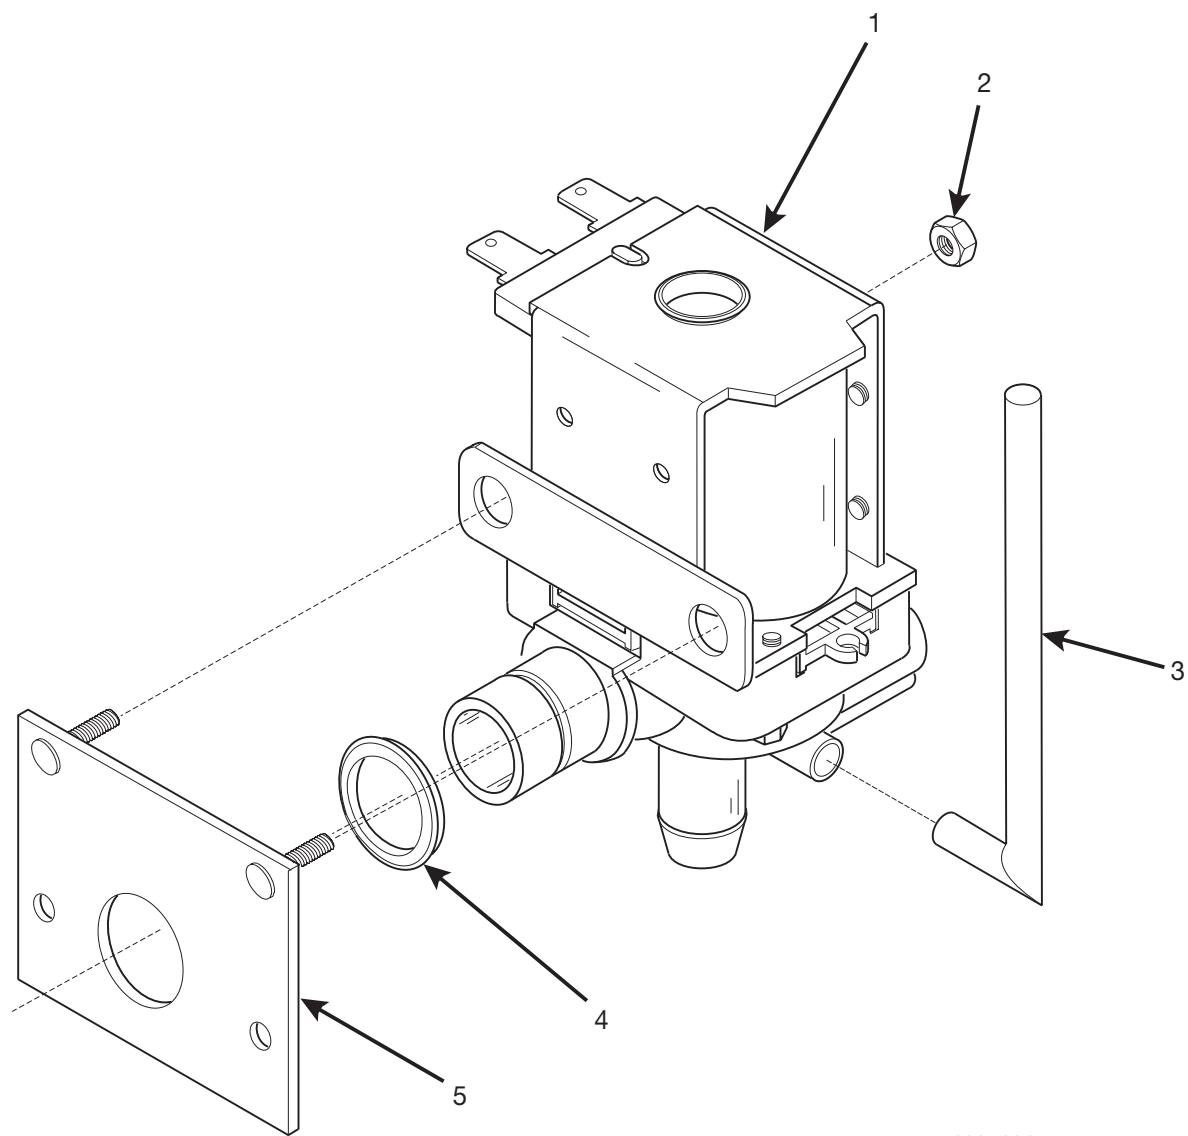

Hot Drink Series - Models 630 / 638 - Parts Manual

630p0017

Figure 32. Valve Assembly - Hot Water

Hot Drink Series - Models 630 / 638 - Parts Manual

TABLE 32. VALVE ASSEMBLY - HOT WATER

<i>INDEX</i>	<i>PART NUMBER</i>	<i>DESCRIPTION</i>	<i>QTY.</i>
-	6238112	VALVE ASSEMBLY - HOT WATER TANK (U.S. AND 115 V LATIN AMERICA)	1
	6238116	VALVE ASSEMBLY - HOT WATER TANK (230 V LATIN AMERICA)	
1	6338053	VALVE - HOT WATER (U.S. AND 115 V LATIN AMERICA)	1
	6338055	VALVE - HOT WATER (230 V LATIN AMERICA)	
2	9900081	NUT - #8-32 KEPS ZINC PLATE	2
3	6338054	VENT ELBOW	1
4	6238074	O RING	1
5	6238113	VALVE MOUNTING PLATE	1