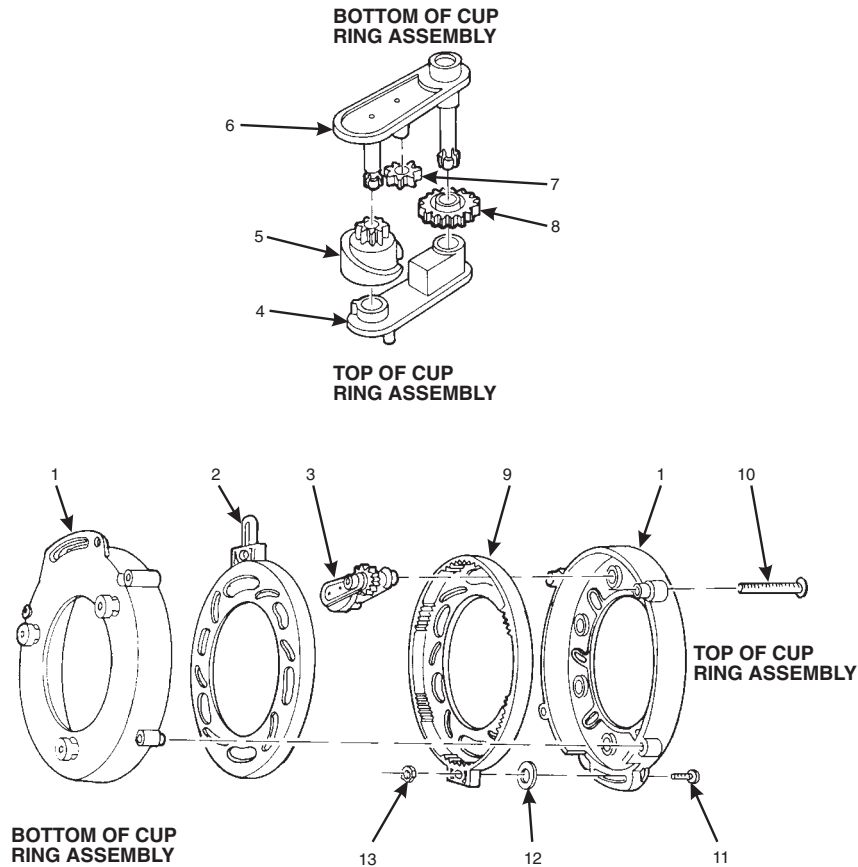

Hot Drink Series - Models 630 / 638 - Parts Manual

TABLE 14. CUP RING ASSEMBLY

INDEX	PART NUMBER	DESCRIPTION	QTY.
-	3143005	CUP RING ASSEMBLY	1
1	3143006	HOUSING - CUP RING	2
2	3143007	GEAR - INTERNAL	1
3	3143130	CAM AND GEAR ASSEMBLY (INCLUDES INDEX NUMBERS 4 - 8)	6
4	3143017	RETAINER - CAM	1
5	3143129	CAM - CUP	1
6	3143013	ARM - CAM	1
7	3143015	GEAR - 10 TOOTH	1
8	3143016	GEAR - 18 TOOTH	1
9	3143008	GEAR - INTERNAL - ADJUSTER	1
10	3143010	SCREW - #8-16 X 1.12 PHS	4
11	3143009	SCREW - #8-32 X .50 PHS	1
12	6114121	WASHER ROLLER	1
13	3143011	NUT - #8-32 SELF LOCKING	1

630P0034

Figure 14. Cup Ring Assembly