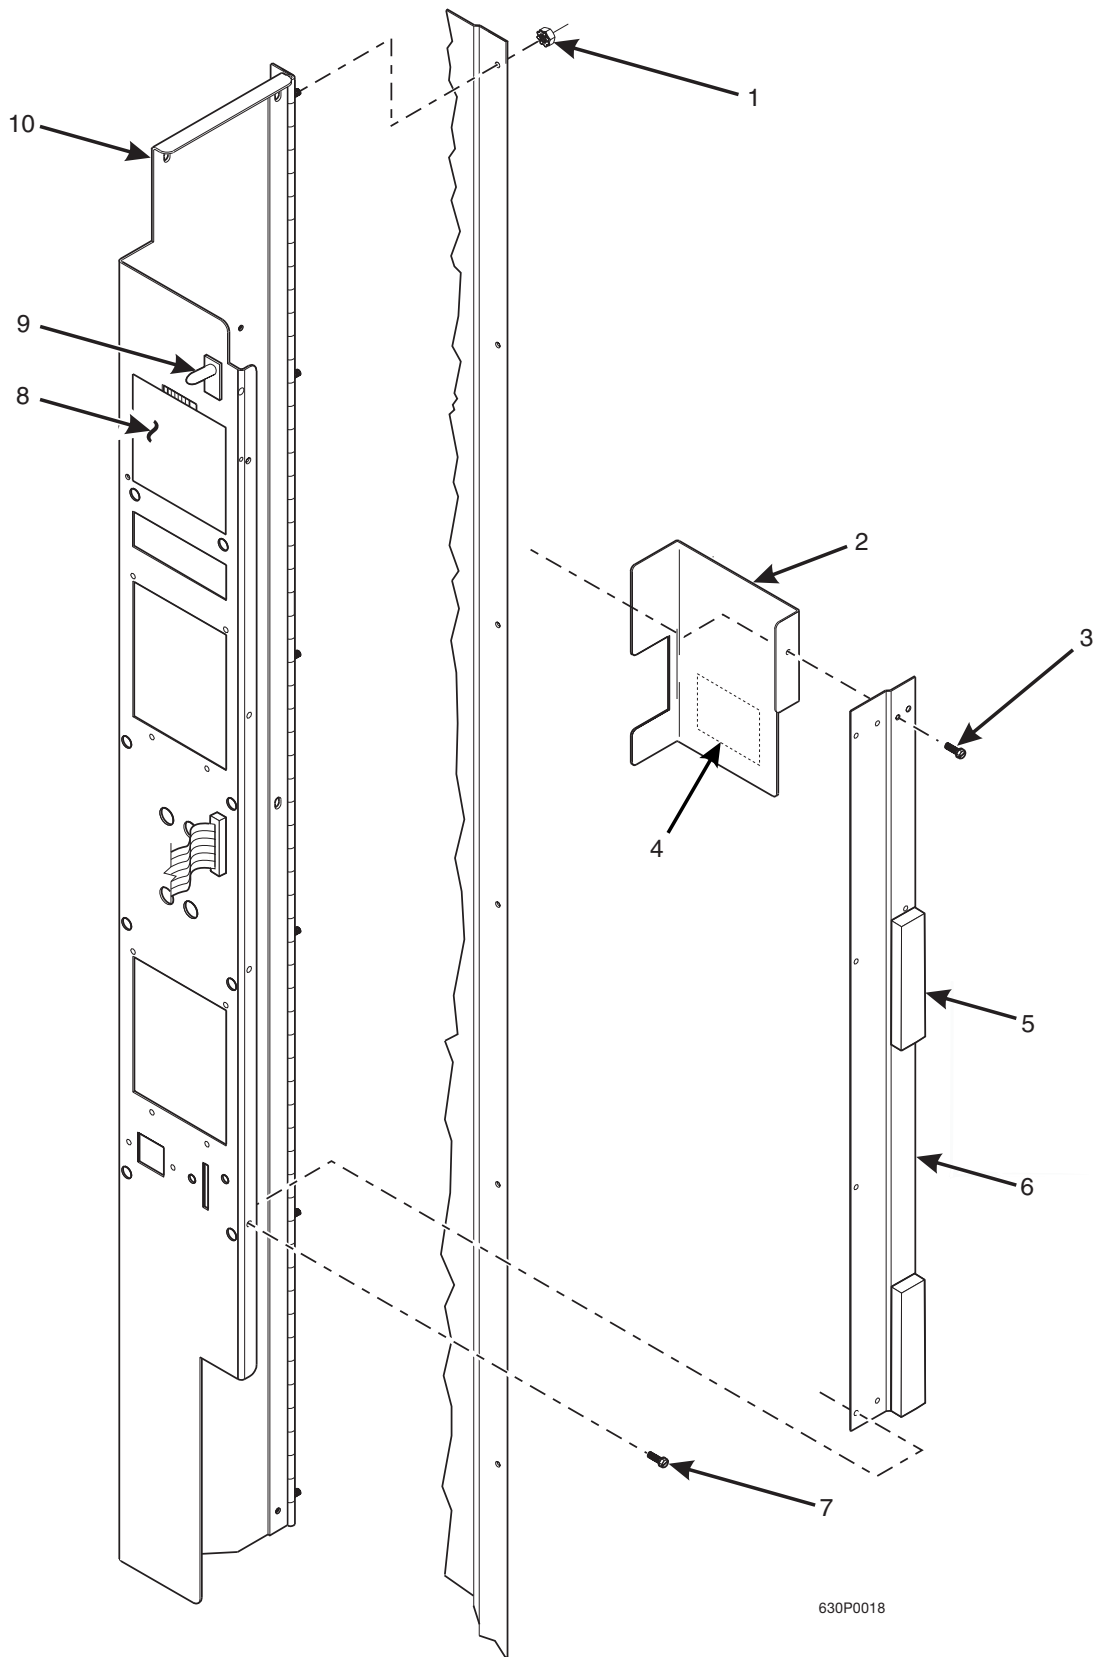

Hot Drink Series - Models 630 / 638 - Parts Manual

TABLE 55. AIR COMPRESSOR ASSEMBLY

<i>INDEX</i>	<i>PART NUMBER</i>	<i>DESCRIPTION</i>	<i>QTY.</i>
-	6234357	AIR COMPRESSOR ASSEMBLY - 115 V (INCLUDES INDEX NUMBERS 2 - 7)	1
1	6234359	AIR COMPRESSOR - BREWER - 115 V	1
3	6231178	SHOULDER SCREW	3
4	6231319	BUMPER - PLUG	1
5	3502097	BUSHING #OCB-500	1
6	6231210	SUPPORT - COMPRESSOR	1
8	6237205	VIBRATION ISOLATOR - .250 DIAMETER	3

TABLE 56. MONETARY PANEL - PART 1

Hot Drink Series - Models 630 / 638 - Parts Manual

Figure 56. Monetary Panel - Part 1