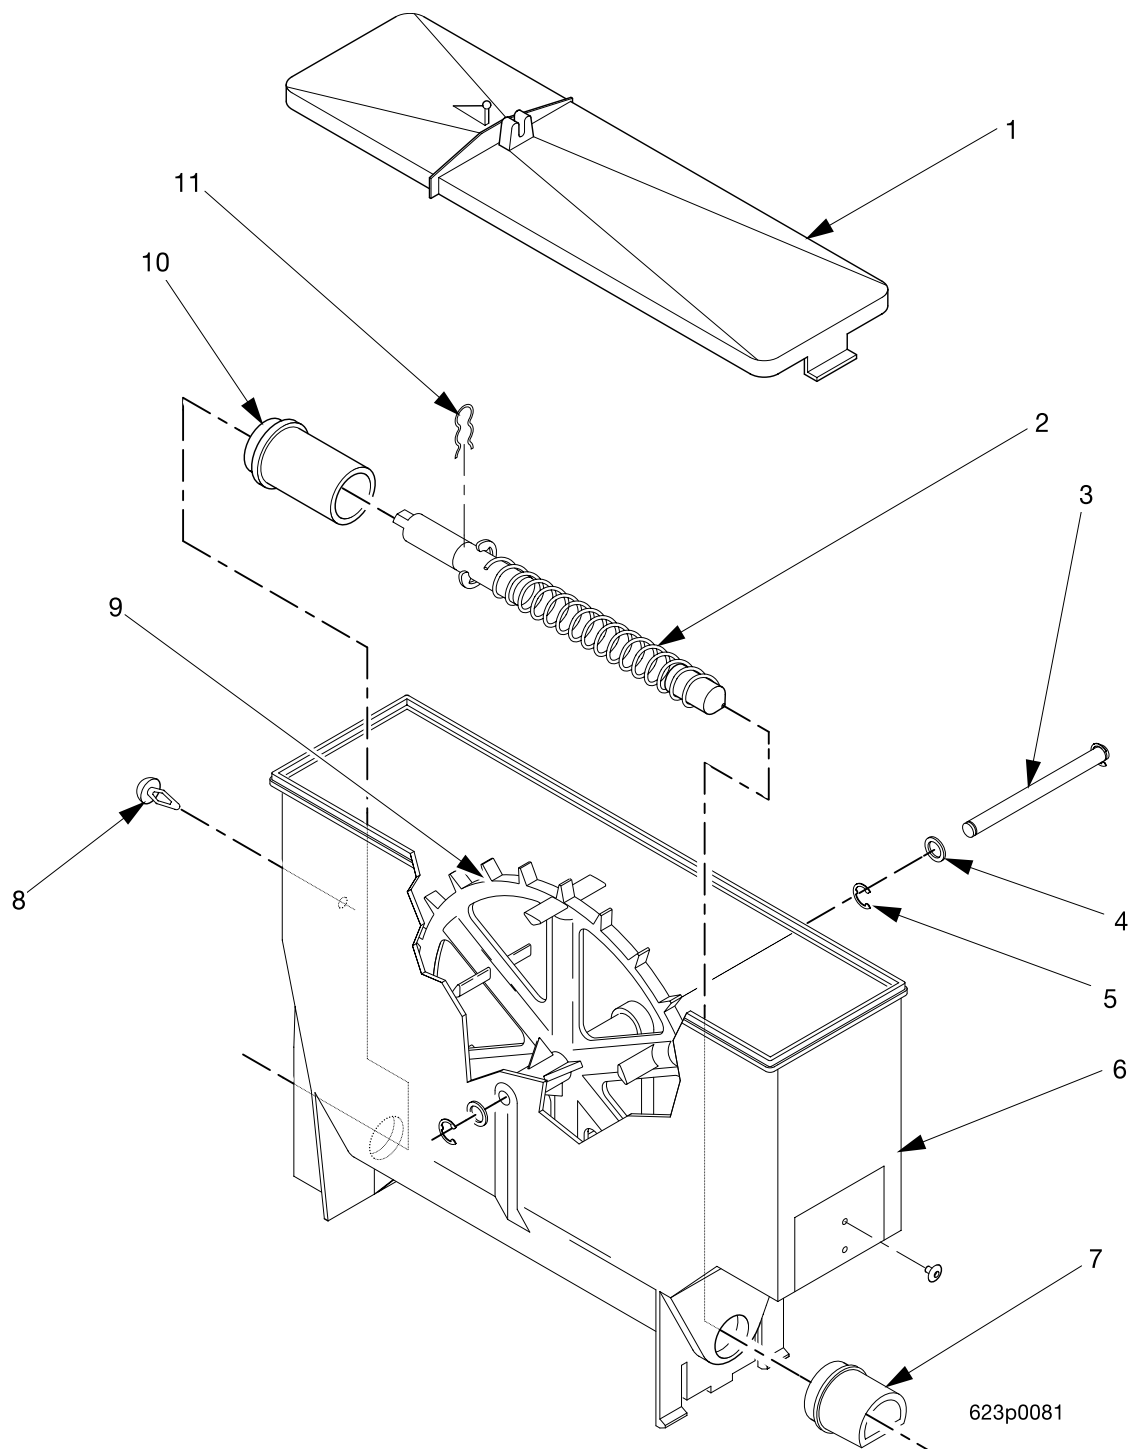

Hot Drink Series - Models 630 / 638 - Parts Manual

Figure 65. Canister Assembly - Lightener

Hot Drink Series - Models 630 / 638 - Parts Manual

TABLE 65. CANISTER ASSEMBLY - LIGHTENER

<i>INDEX</i>	<i>PART NUMBER</i>	<i>DESCRIPTION</i>	<i>QTY.</i>
-	6237446	CANISTER ASSEMBLY - LIGHTENER	-
1	6237023	LID - CANISTER	1
2	6237180	PLUG AND AUGER ASSEMBLY (INCLUDES THE NEXT 2 ITEMS)	1
-	6237046	PLUG - AUGER	1
-	6237179	AUGER ASSEMBLY	1
3	6237167	SHAFT - CANISTER	1
4	6237116	WASHER - SEAL - WEAR PLATE	2
5	9900415	RETAINING RING REINF E TYP.1	2
6	6237176	BASE - CANISTER	1
7	6237106	NOZZLE - DISPENSING - CANISTER	1
8	6237053	FASTENER - PUSH IN	1
9	6237181	MIXING WHEEL	1
10	6237014	BEARING - CANISTER	1
11	6337020	CLIP - SPRING	1