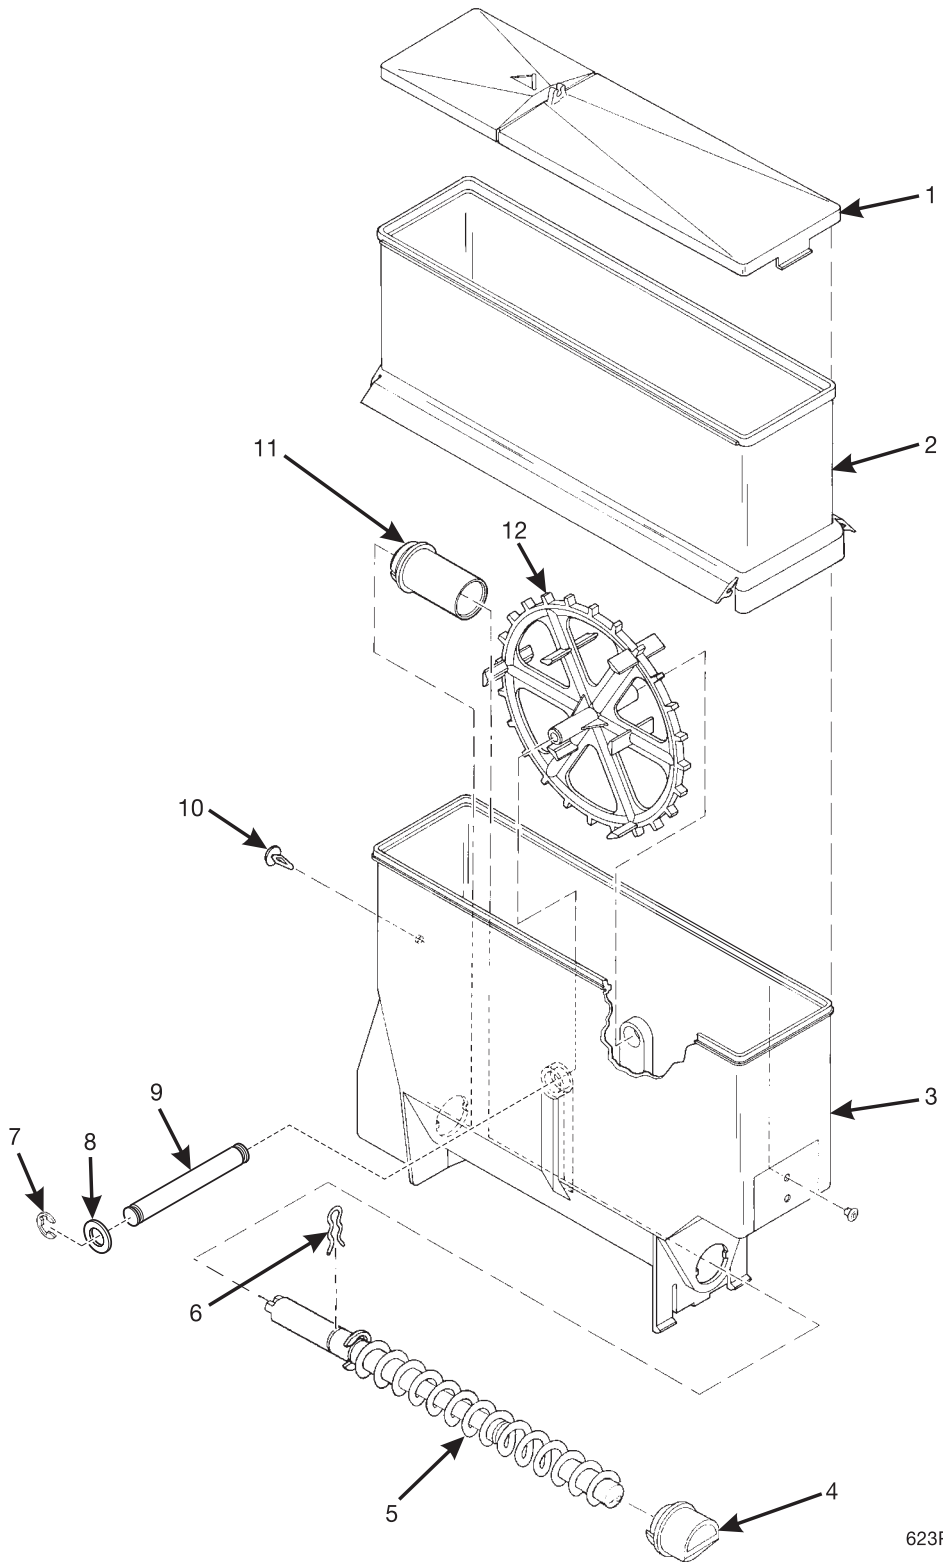

Hot Drink Series - Models 630 / 638 - Parts Manual

623P0079

Figure 66. Canister Assembly - Sugar

Hot Drink Series - Models 630 / 638 - Parts Manual

TABLE 66. CANISTER ASSEMBLY - SUGAR

<i>INDEX</i>	<i>PART NUMBER</i>	<i>DESCRIPTION</i>	<i>QTY.</i>
-	6537025	CANISTER ASSEMBLY - 1 SLV - W/MIXING	-
1	6237023	LID - CANISTER	1
2	6237008	SLEEVE - CANISTER 4 IN	1
3	6237176	BASE - CANISTER	1
4	6237063	NOZZLE - DISPENSING - CANISTER	1
5	6537018	AUGER AND SHAFT ASSEMBLY (INCLUDES THE NEXT 3 ITEMS)	1
-	6537017	AUGER-CANISTER	1
-	6237025	RETAINING RING-"E"-.500	1
-	6337016	SHAFT-AUGER-LONG	1
6	6337020	CLIP - SPRING	1
7	9900415	RETAINING RING REINF E TYP.1	2
8	6237116	WASHER - SEAL - WEAR PLATE	2
9	6237167	SHAFT - CANISTER	1
10	6237053	FASTENER - PUSH IN	1
11	6237014	BEARING - CANISTER	1
12	6237181	MIXING WHEEL	1