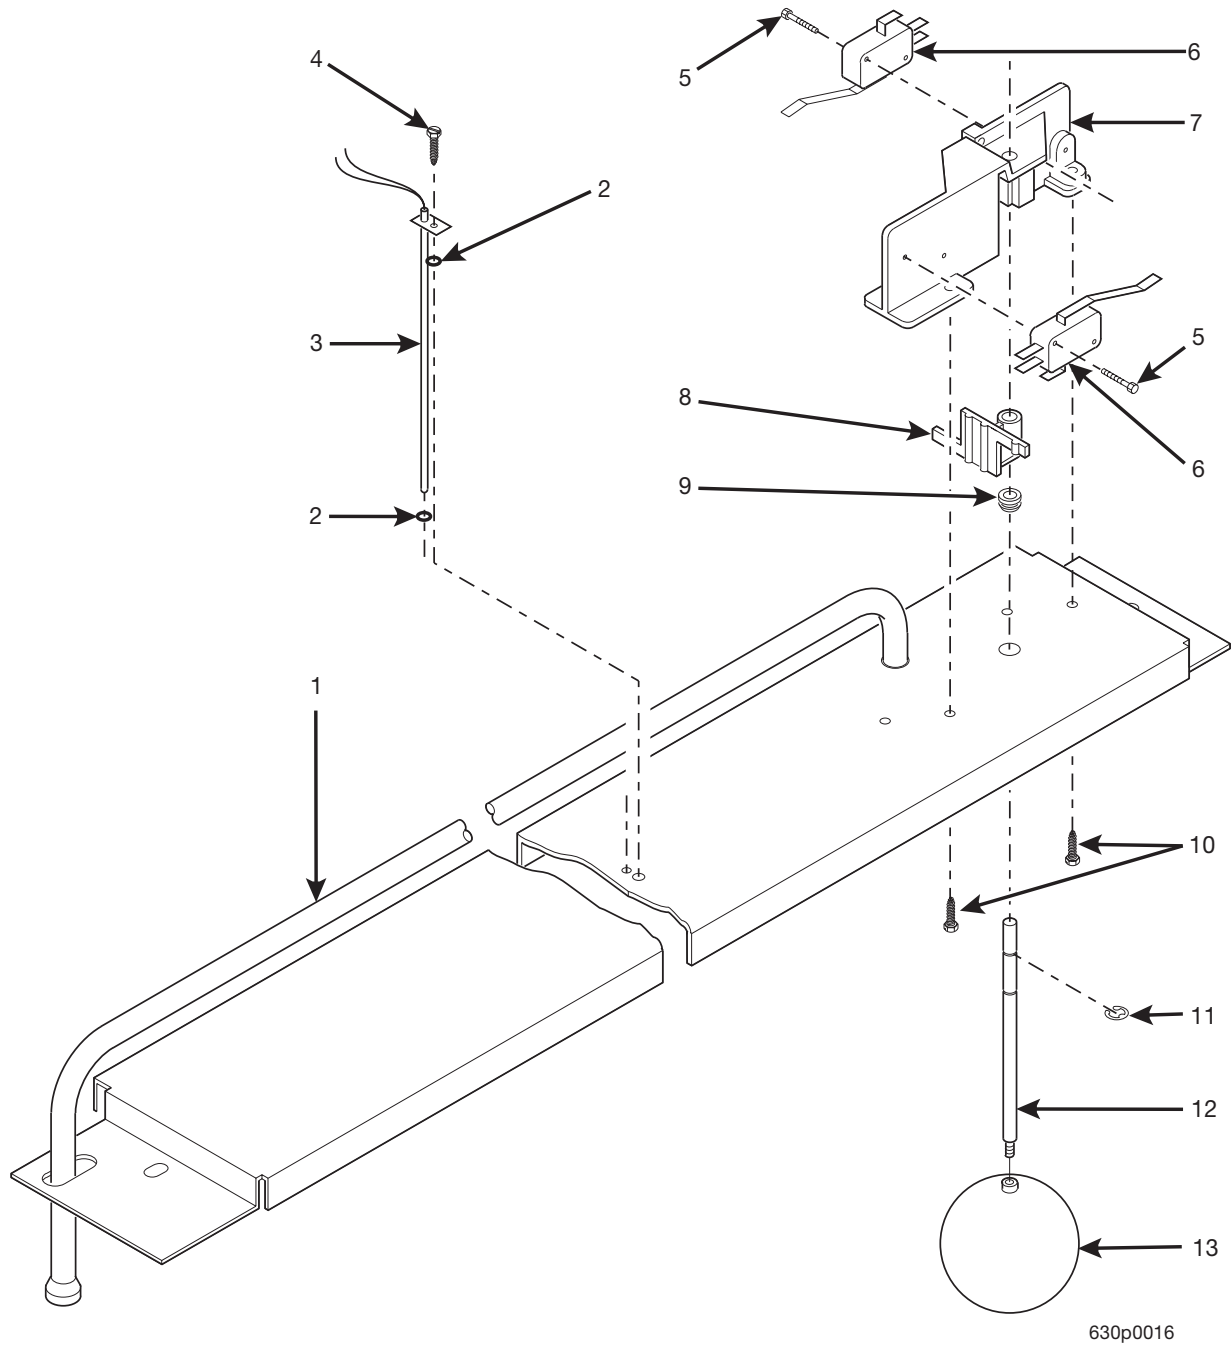

**ALSO AVAILABLE**

-	9905010	REPL. PKG - WATER VALVE - HOT DRINK (CONTAINS 10 EACH OF "O" RING PART NUMBER 6238074)
---	---------	--

Figure 31. Lid Assembly - Water Tank