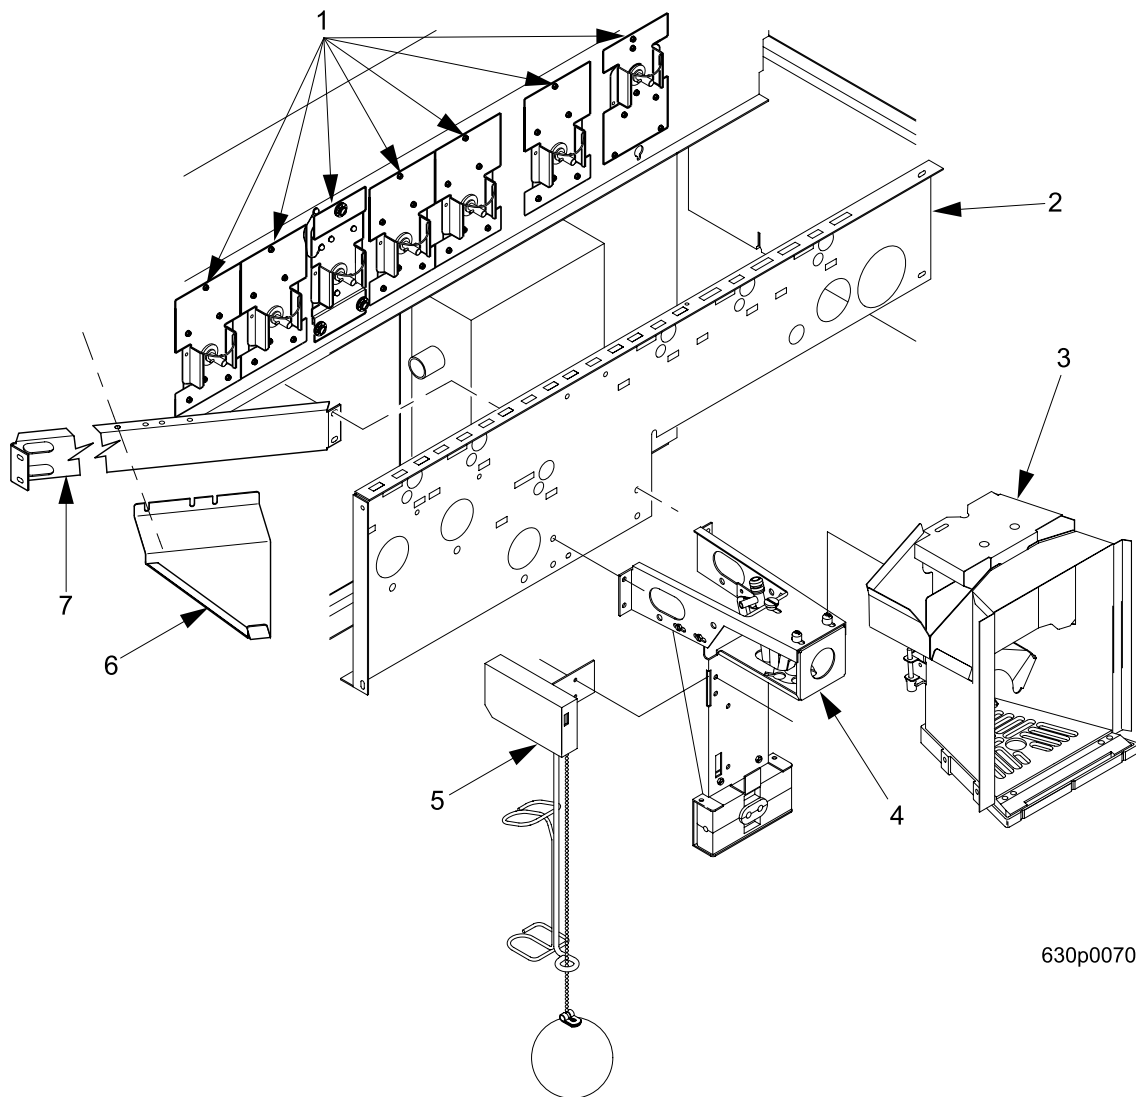

TABLE 22. CABINET ASSEMBLY - PART 1

Hot Drink Series - Models 630 / 638 - Parts Manual

Figure 22. Cabinet Assembly - Part 1

Hot Drink Series - Models 630 / 638 - Parts Manual

TABLE 22. CABINET ASSEMBLY - PART 1

<i>INDEX</i>	<i>PART NUMBER</i>	<i>DESCRIPTION</i>	<i>QTY.</i>
1	-	CANISTERMOTOR AND PLATE ASSEMBLY (SEE FIGURE 69 FOR DETAILS)	-
2	-	CANISTER AND SUPPORT ASSEMBLY (SEE FIGURE 37 FOR DETAILS)	1
3	-	CUP DELIVERY ASSEMBLY (SEE FIGURE 60 FOR DETAILS)	1
4	-	CUP STATION SUPPORT, OVERFLOW SWITCH AND MUG SENSOR (SEE FIGURE 35 FOR DETAILS)	1
5	6231223	OVERFLOW SWITCH ASSEMBLY (SEE FIGURE 36 FOR DETAILS)	1
6	6341027	BRACKET - TUBE RETAINER	1
7	6341007	BRACE - CANISTER SUPPORT	1