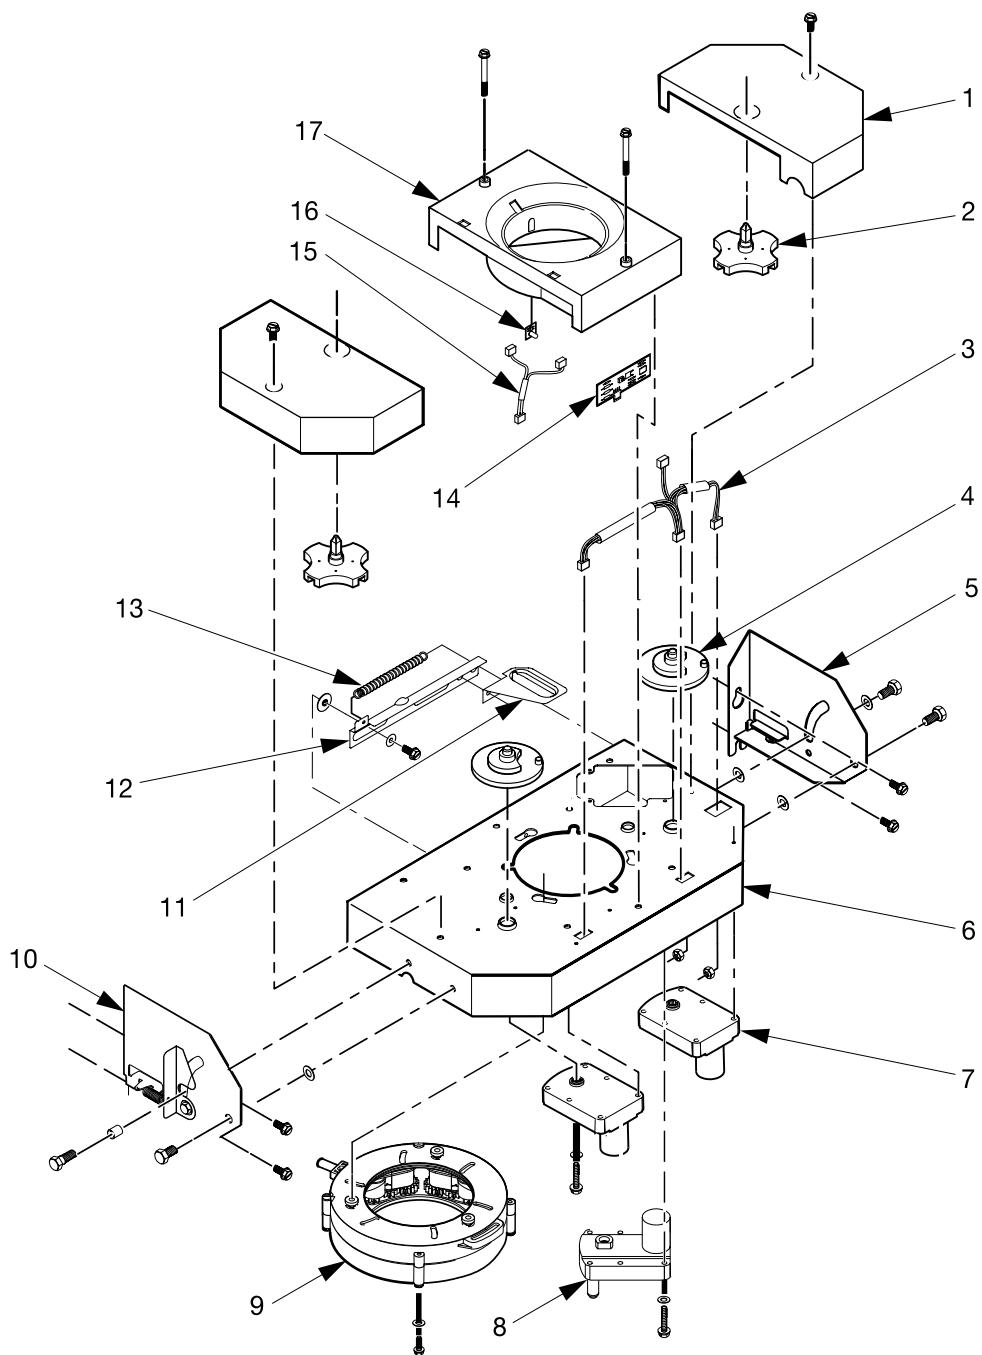

Hot Drink Series - Models 630 / 638 - Parts Manual

639p0012

Figure 13. Mechanism Assembly

Hot Drink Series - Models 630 / 638 - Parts Manual

TABLE 13. MECHANISM ASSEMBLY

INDEX	PART NUMBER	DESCRIPTION	QTY.
-	6263001	MECHANISM ASSY - 7 COLUMN	1
	3283018	MECHANISM ASSY - 18 OZ - 7 COLUMN	
1	6233010	COVER - END	2
2	6233013	DRIVER - GENEVA	2
3	6269013	HARNESS - CUP MECHANISM	1
4	6233014	INDEX PLATE - GENEVA	2
5	6233019	BRACKET - MECH.MOUNTING - LEFT	1
6	6263003	PLATE - BASE - 7 COLUMN	1
7	1577038	MOTOR & PC BOARD ASSEMBLY	2
8	6233056	MOTOR & CRANK ARM ASSY	1
9	6333008	CUP RING ASSY - UNIVERSAL	1
10	6233057	MTG BRACKET ASSY - RIGHT (SEE FIGURE 16 FOR DETAILS)	1
11	3283058	CAM	1
12	6233032	ACTUATOR - CUP RING	1
13	4733035	SPRING - CUP RELEASE ARM	1
14	6233105	PCB ASSY - DETECTOR CUP SENSOR	1
15	6233106	HARNESS - CUP DETECTOR/LED JUMPER	1
16	6233107	PCB ASSY - DETECTOR CUP SENSOR	1
17	6233012	COVER - CENTER	1