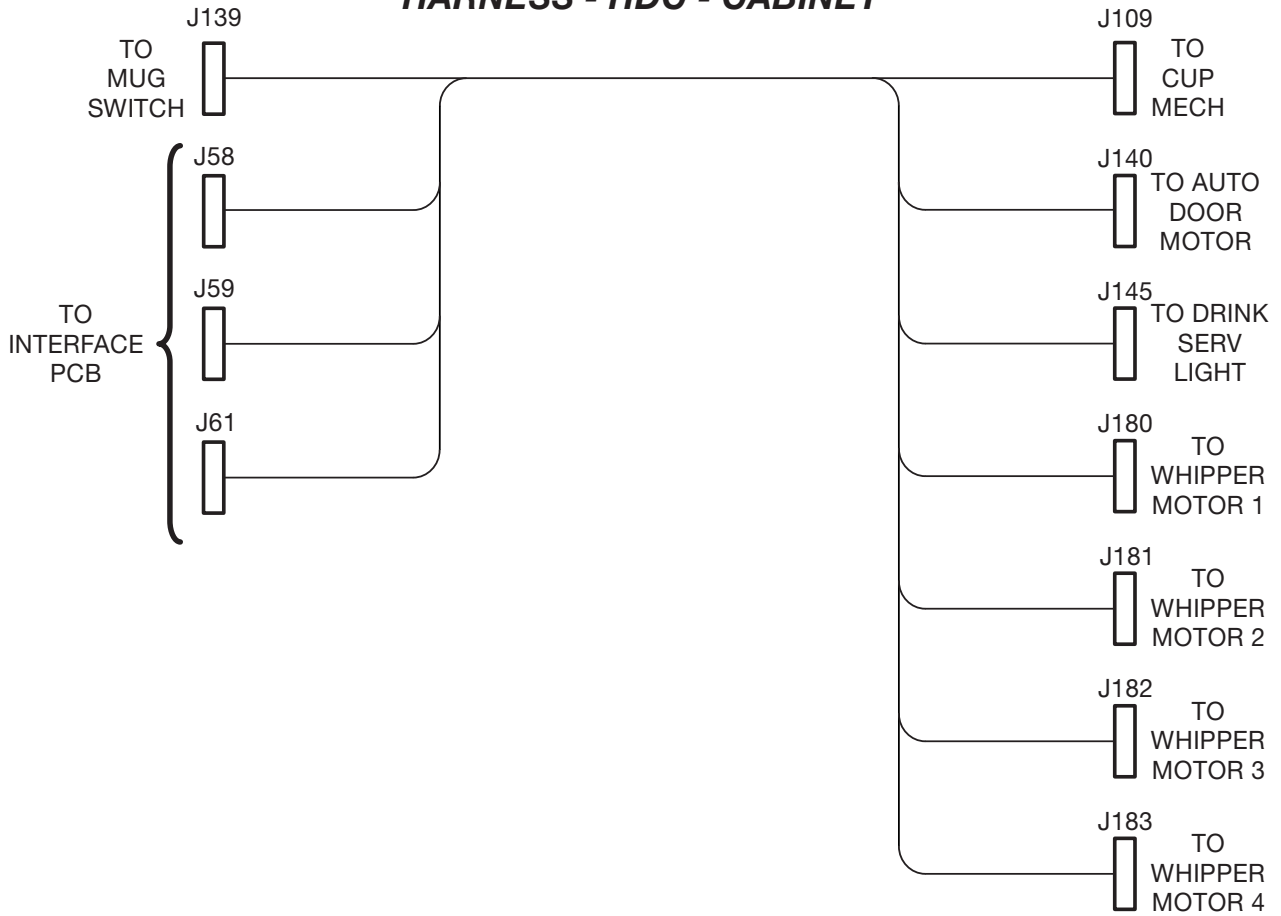

**AUGER HARNESS ASSEMBLY**

**6339003**

**HARNESS - BREW AND GRIND**

Figure 73. Wiring Harnesses (Part 8 of 13)

Figure 73. Wiring Harnesses (Part 9 of 13)

**6339005  
HARNESS - HDC - CABINET**

6339005

**6339009  
JUMPER-FLOAT SWITCH ASSEMBLY**