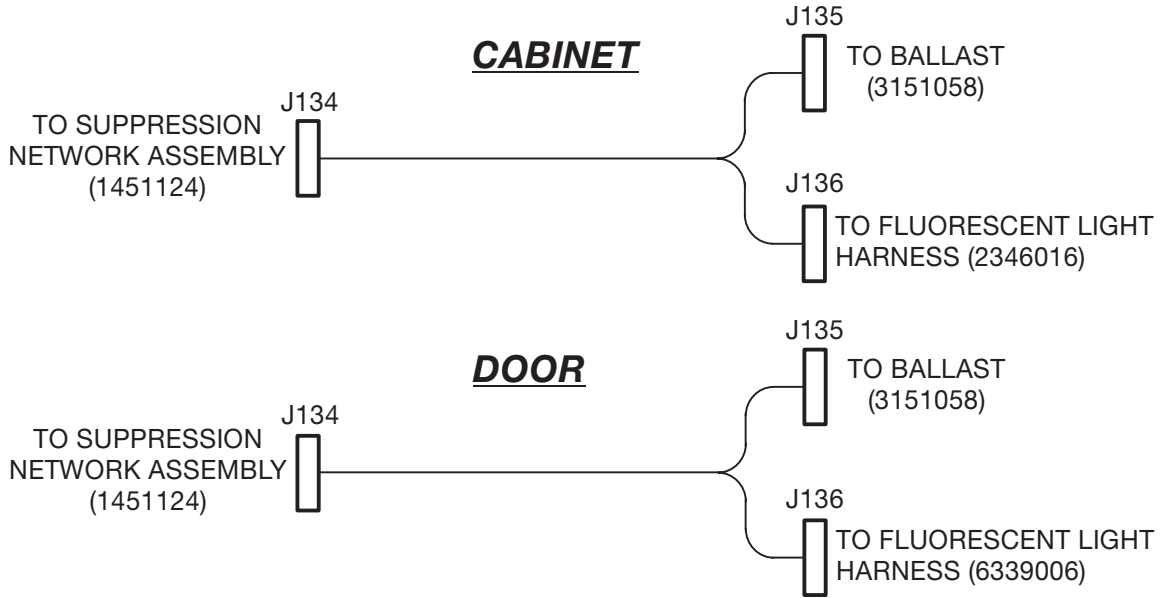

**1579032**

**HARNESS - SERIAL VALIDATORS  
-24 VOLTS**

Figure 73. Wiring Harnesses (Part 4 of 13)

Figure 73. Wiring Harnesses (Part 5 of 13)

**3156032**  
***FILTER AND FLUORESCENT LIGHT JUMPER HARNESS***