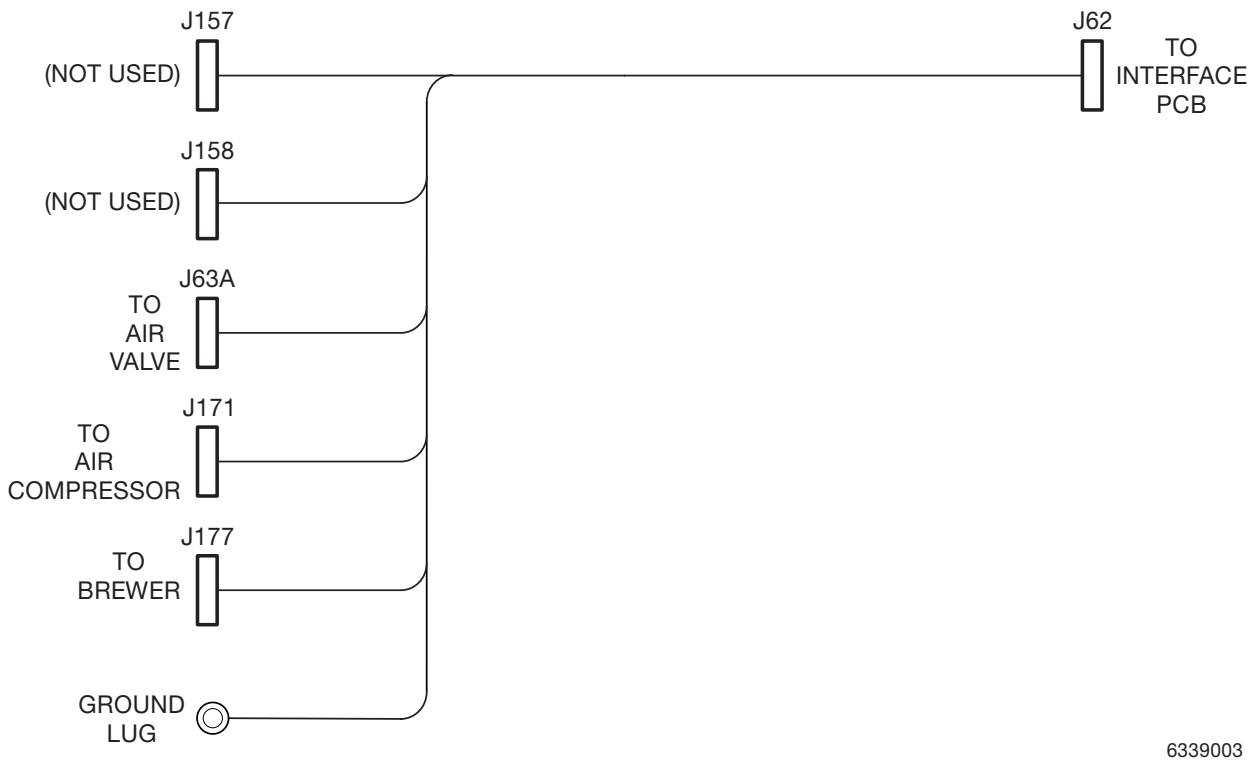

**AUGER HARNESS ASSEMBLY**

**6339003**

**HARNESS - BREW AND GRIND**

Figure 73. Wiring Harnesses (Part 8 of 13)

Figure 73. Wiring Harnesses (Part 9 of 13)

**6339005  
HARNESS - HDC - CABINET**

6339005

**6339009  
JUMPER-FLOAT SWITCH ASSEMBLY**