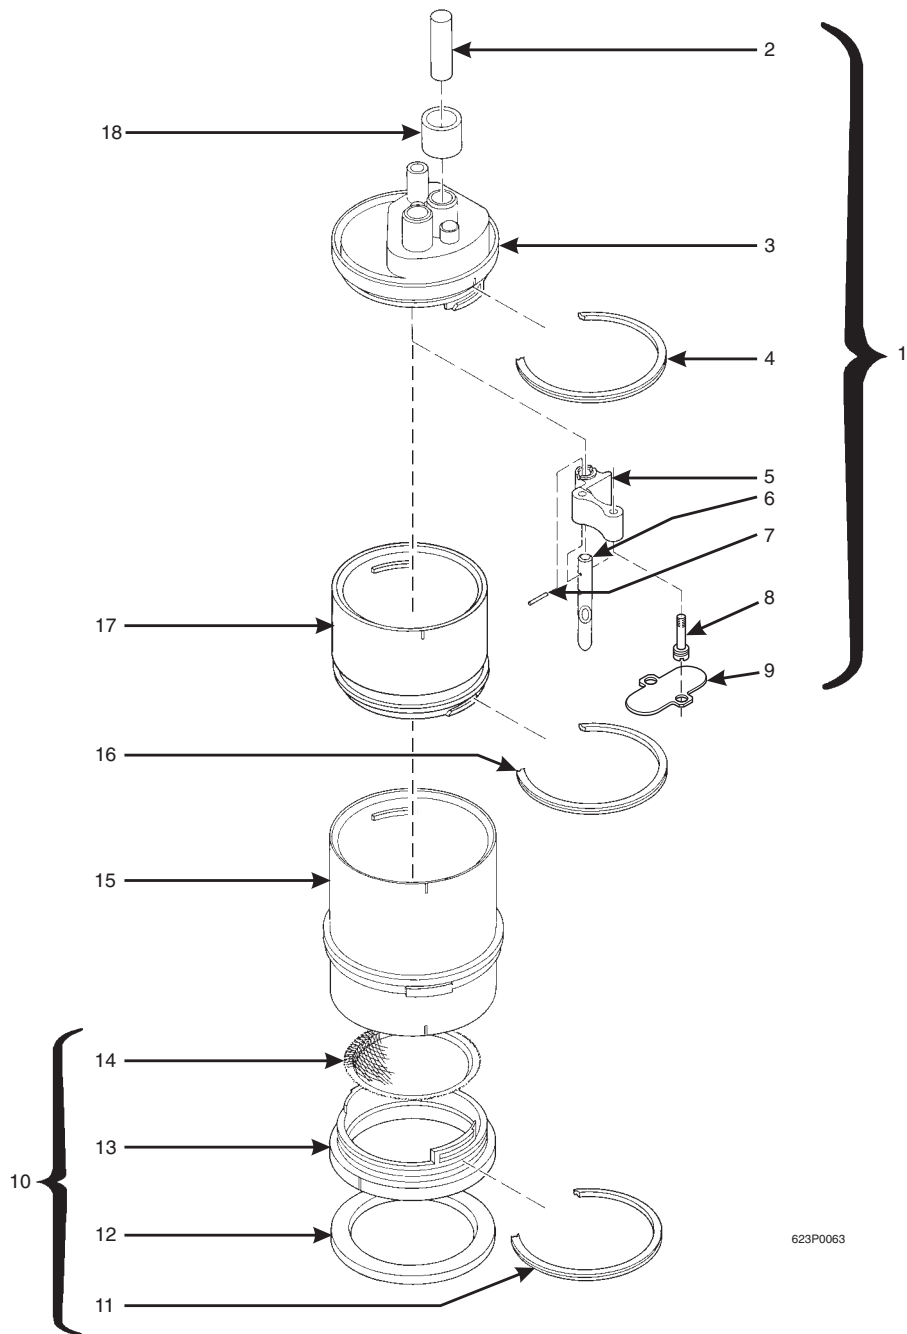

Hot Drink Series - Models 630 / 638 - Parts Manual

Figure 42. Barrel Assembly - Single Brewer

Hot Drink Series - Models 630 / 638 - Parts Manual

TABLE 42. BARREL ASSEMBLY - SINGLE BREWER

<i>INDEX</i>	<i>PART NUMBER</i>	<i>DESCRIPTION</i>	<i>QTY.</i>
-	6234328	BARREL ASSEMBLY - SINGLE BREWER	REF
1	6134152	MANIFOLD ASSEMBLY - HOSE - BREW BARREL (INCLUDES INDEX NUMBERS 2 - 9)	1
2	6134192	PLUG BREWER MANIFOLD	1
3	6134178	MANIFOLD AND INSERT ASSEMBLY - BREWER	1
4	6104193	QUAD RING SEAL	1
5	6204229	DEFLECTOR - MANIFOLD	1
6	6134197	TUBE - AIR JET	1
7	6106107	ROLL PIN	1
8	6134173	SHOULDER SCREW	2
9	6134155	VALVE - MANIFOLD - BREWER BARREL	1
10	6234305	LOWER INSERT ASSEMBLY - BREWER BARREL (INCLUDES INDEX NUMBERS 11 - 14)	1
11	6104193	QUAD RING SEAL	1
12	6234375	SEAL - BREWER	1
13	6104181	LOWER INSERT - BREWER BARREL	1
14	6234302	SCREEN - BREWER BARREL	1
15	6104184	BREWER BARREL	1
16	6104193	QUAD RING SEAL	1
17	6234213	EXTENSION - BREWER BARREL	1
18	6234207	TUBE - .375 ID X .562 OD X .75L	1