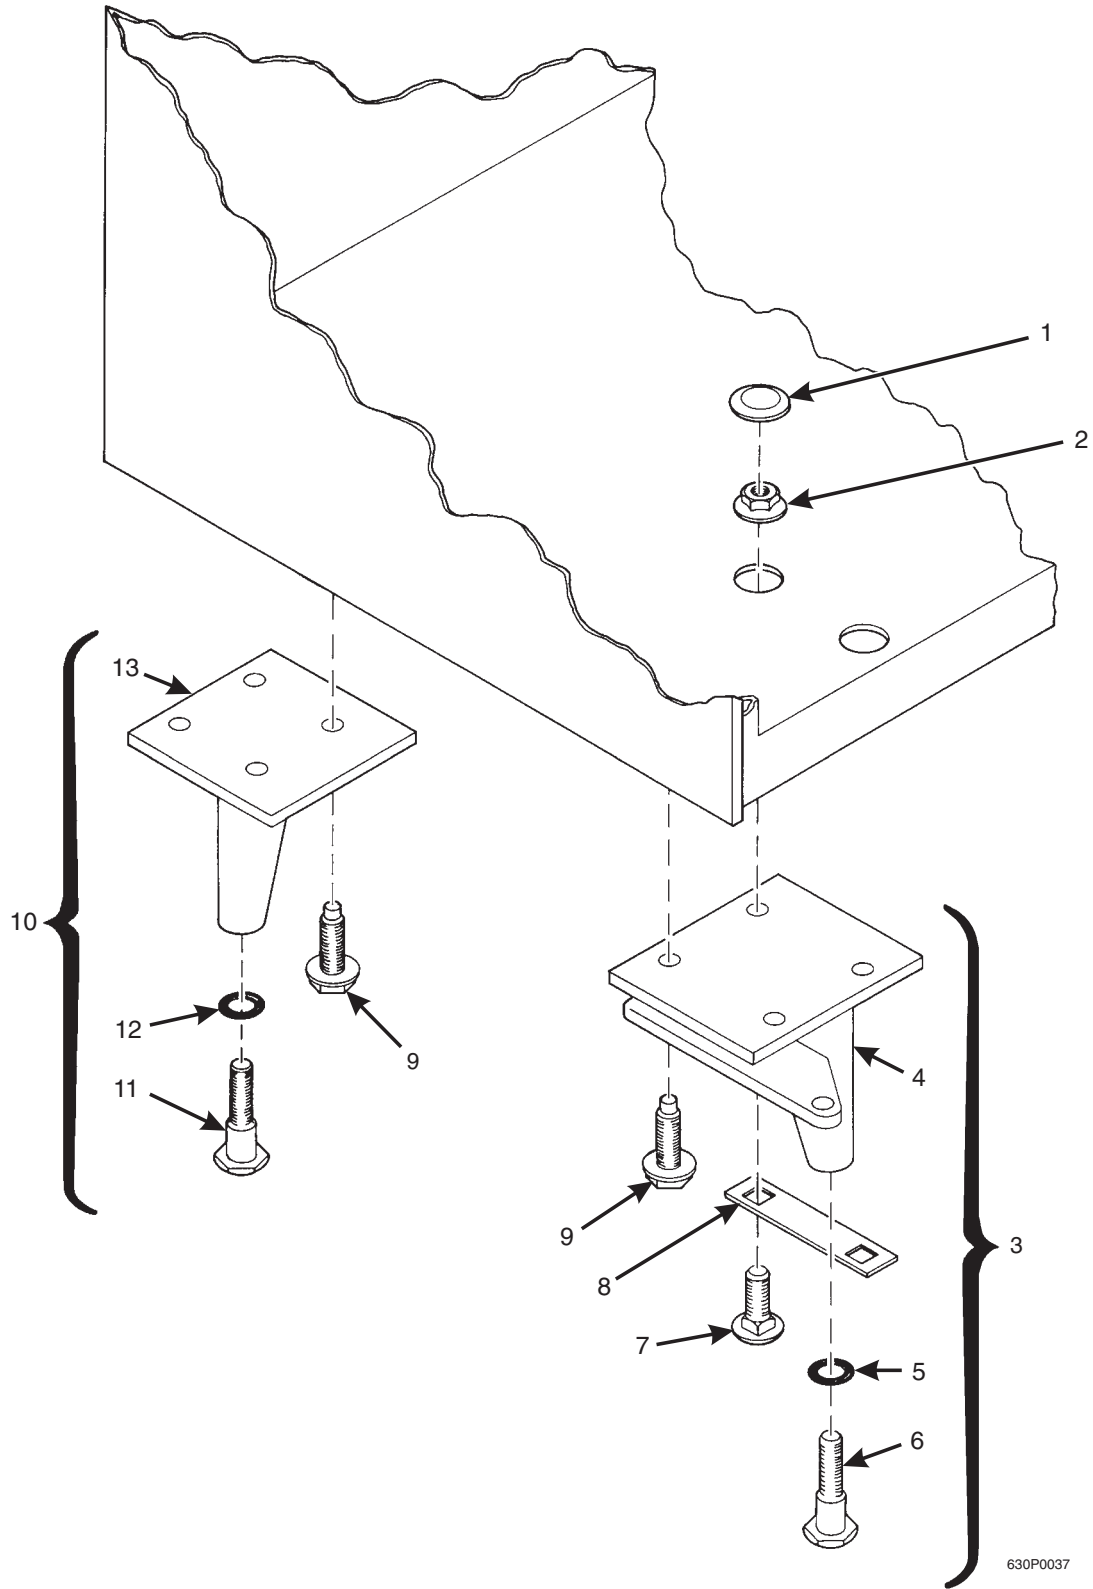

Hot Drink Series - Models 630 / 638 - Parts Manual

Figure 21. Leg, Leveler, and Leg and Hinge Assemblies

Hot Drink Series - Models 630 / 638 - Parts Manual

TABLE 21. LEG, LEVELER, AND LEG AND HINGE ASSEMBLIES

<i>INDEX</i>	<i>PART NUMBER</i>	<i>DESCRIPTION</i>	<i>QTY.</i>
1	6231034	PLUG - HOLE	2
2	1172021	NUT - 1/4-20 WHIZ-LOCK	2
3	6231163	LEG, HINGE, AND LEVELER ASSEMBLY (INCLUDES INDEX NUMBERS 4 - 6)	1
4	1571115	LEG AND HINGE ASSEMBLY	1
5	1471283	"O" RING - .49 ID X .10 DIA	1
6	1471098	LEVELER - CABINET	1
7	1211112	TRAY BOLT	2
8	6231203	PLATE - HINGE LEG BOLT	1
9	9900218	SCREW - 5/16 X 1.00 W/LOCKING RINGS	14
10	1471237	LEG AND LEVELER ASSEMBLY - CABINET (INCLUDES INDEX NUMBERS 11 - 13)	3
11	1471098	LEVELER - CABINET	1
12	1471283	"O" RING - .49 ID X .10 DIA	1
13	1571127	LEG ASSEMBLY - CABINET	1