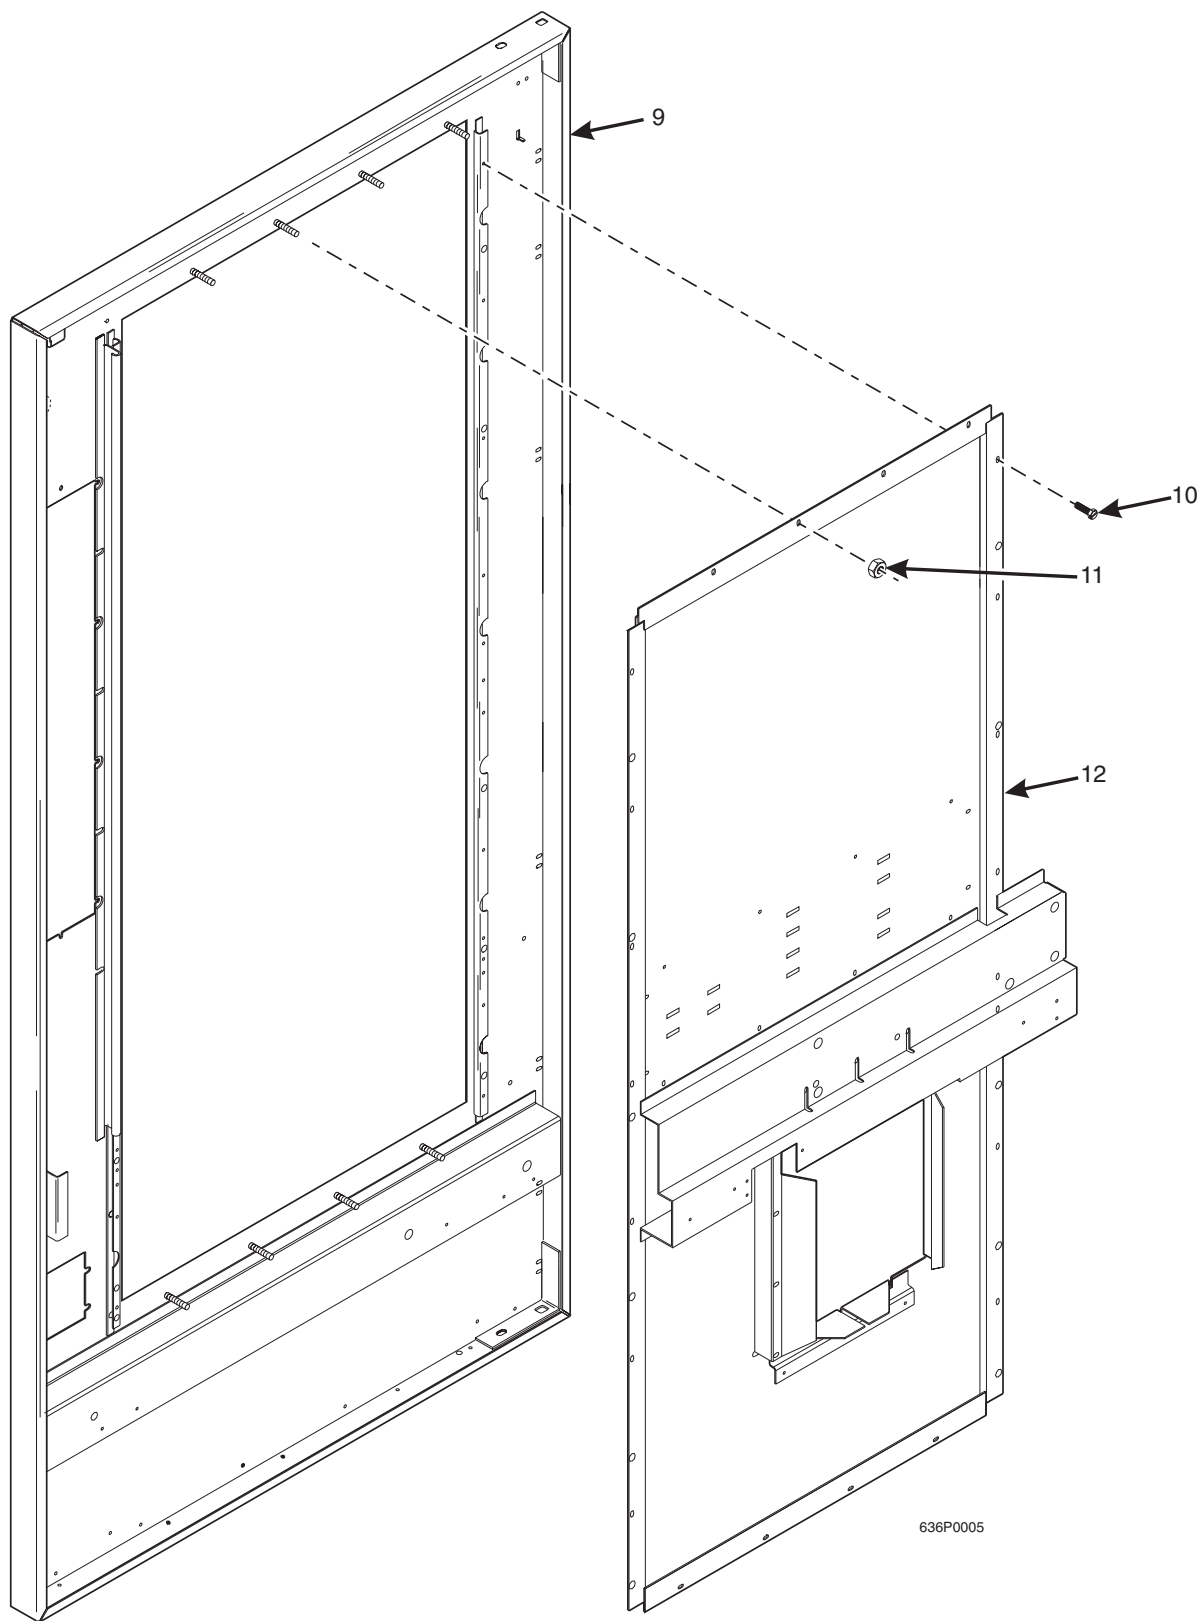

TABLE 3. DOOR ASSEMBLY - PART 2

Hot Drink Series - Models 630 / 638 - Parts Manual

Figure 3. Door Assembly - Part 2

Hot Drink Series - Models 630 / 638 - Parts Manual

TABLE 3. DOOR ASSEMBLY - PART 2

<i>INDEX</i>	<i>PART NUMBER</i>	<i>DESCRIPTION</i>	<i>QTY.</i>
-	6302001	DOOR ASSEMBLY - COMMON - STANDARD	1
-	6302002	DOOR ASSEMBLY - COMMON - GENERATION (NOT SHOWN)	
1	1582069	WELD ASSEMBLY - DOOR	1
2	9900081	NUT - #8032 KEPS	-
3	1451097	SCREW - #8-32 X .31 HEX HD	-
4	6263000	MECH AND CANISTER ASSEMBLY (SEE FIGURE 11 FOR DETAILS)	1
5	6392007	PANEL ASSEMBLY - DOOR - CENTER	1
6	-	AUTOMATIC DELIVERY DOOR (SEE FIGURE 17 FOR DETAILS)	1
7	6300003	SELECTION LABEL	1
8	1570116	QUALITY LABEL	1
9	6232513	SANITATION LABEL	1