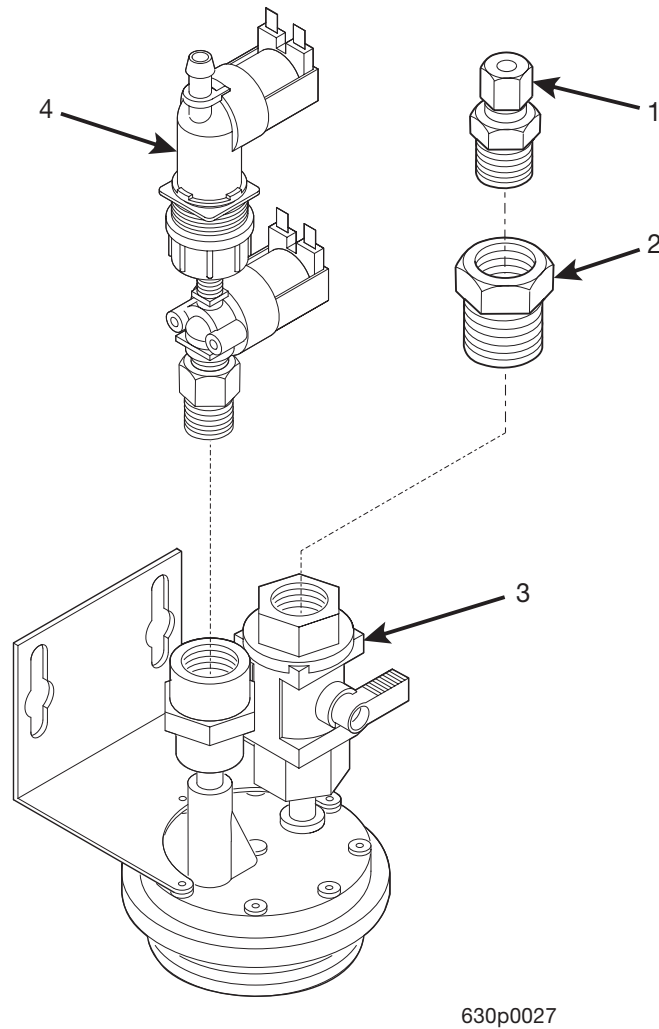

# Hot Drink Series - Models 630 / 638 - Parts Manual

**TABLE 47. FILTER HEAD ASSEMBLY - WITH HYDROLIFE FILTER**

<i>INDEX</i>	<i>PART NUMBER</i>	<i>DESCRIPTION</i>	<i>QTY.</i>
-	6338030	HEAD ASSEMBLY - 115 V	1
	6338031	HEAD ASSEMBLY - 230 V	
1	6408119	MALE CONNECTOR - BRASS - #4-4-FBI2	1
2	6408117	BUSHING - 1/4 X 3/8 - BRASS - 209P6	1
3	6338027	HEAD BRACKET ASSEMBLY	1
4	6408003	VALVE ASSEMBLY - 115 V	1
	3158061	VALVE ASSEMBLY - 230 V	