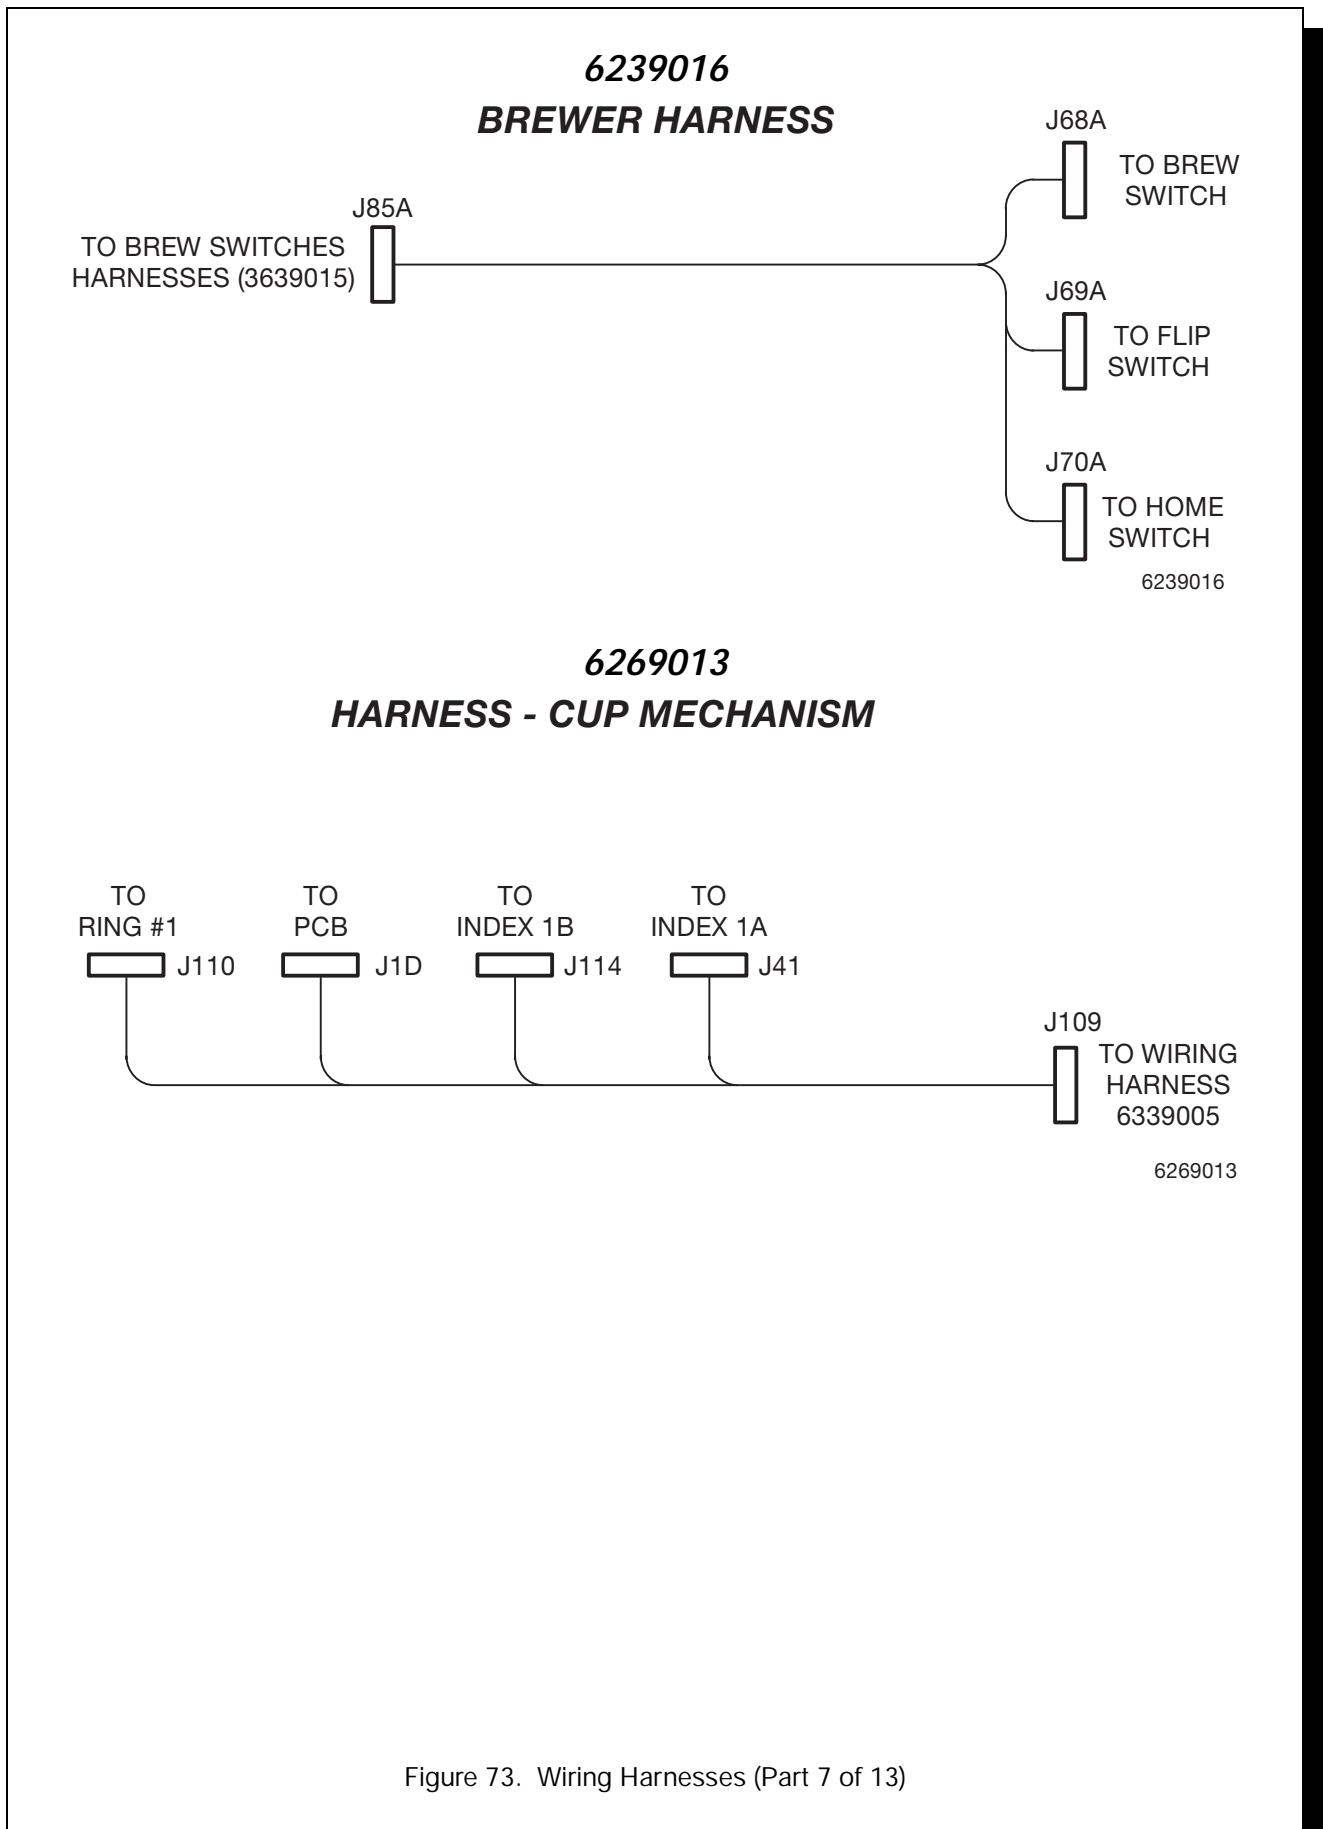

3156032

**3639015**  
***BREW SWITCHES HARNESS***

3639015

**6237157**  
***HARNESS - WHIPPER MOTOR (TYPICAL)***

6237157

Figure 73. Wiring Harnesses (Part 6 of 13)

Figure 73. Wiring Harnesses (Part 7 of 13)

**6339001**