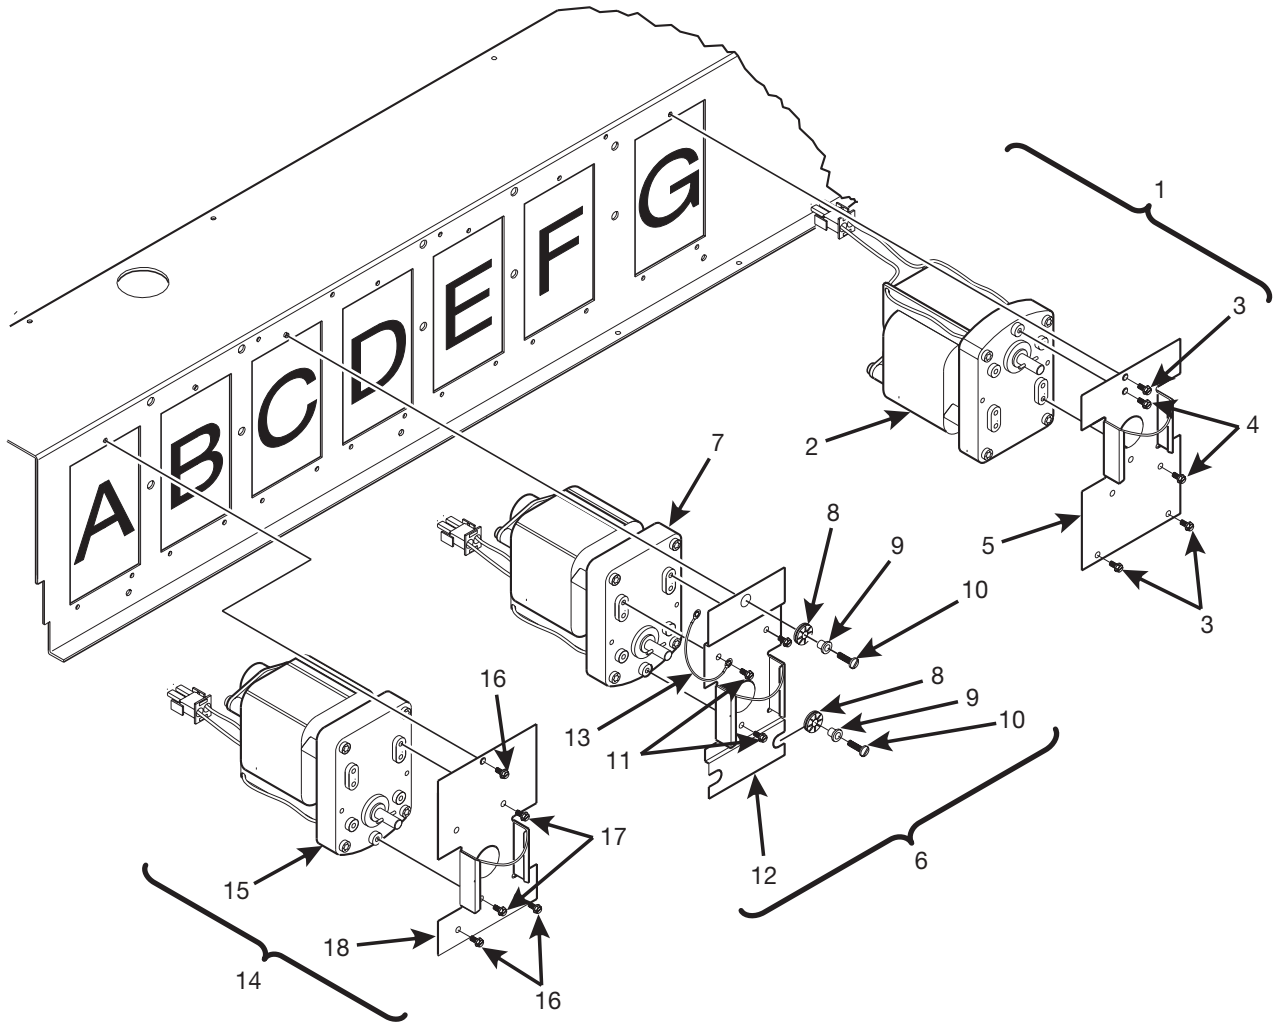

# Hot Drink Series - Models 630 / 638 - Parts Manual

**TABLE 68. CANISTER ASSEMBLY - FRESH BREW COFFEE**

<i>INDEX</i>	<i>PART NUMBER</i>	<i>DESCRIPTION</i>	<i>QTY.</i>
-	6237434	CANISTER ASSEMBLY - COFFEE - FRESH BREW	-
1	6237066	LID - CANISTER	1
2	6337024	SLEEVE - CANISTER	1
3	6237019	ALUMINUM "POP" RIVETS - .187 DIA	12
4	6237014	BEARING - CANISTER	1
5	6337021	CANISTER BASE	1
6	6237063	NOZZLE - DISPENSING - CANISTER	1
7	6237095	AUGER AND SHAFT ASSEMBLY	1
8	6337020	CLIP - SPRING	1
9	6337030	MIXING WHEEL ASSEMBLY (INCLUDES INDEX NUMBERS 10 -12)	1
10	6537026	ALUMINUM CAP RIVET-.187 DIA	2
11	6337087	EXTENSION - WHEEL - F.B. COFFEE	2
12	6337086	MIXING WHEEL - F.B. COFFEE	1
13	6237020	SPRING - GROUND COFFEE	1