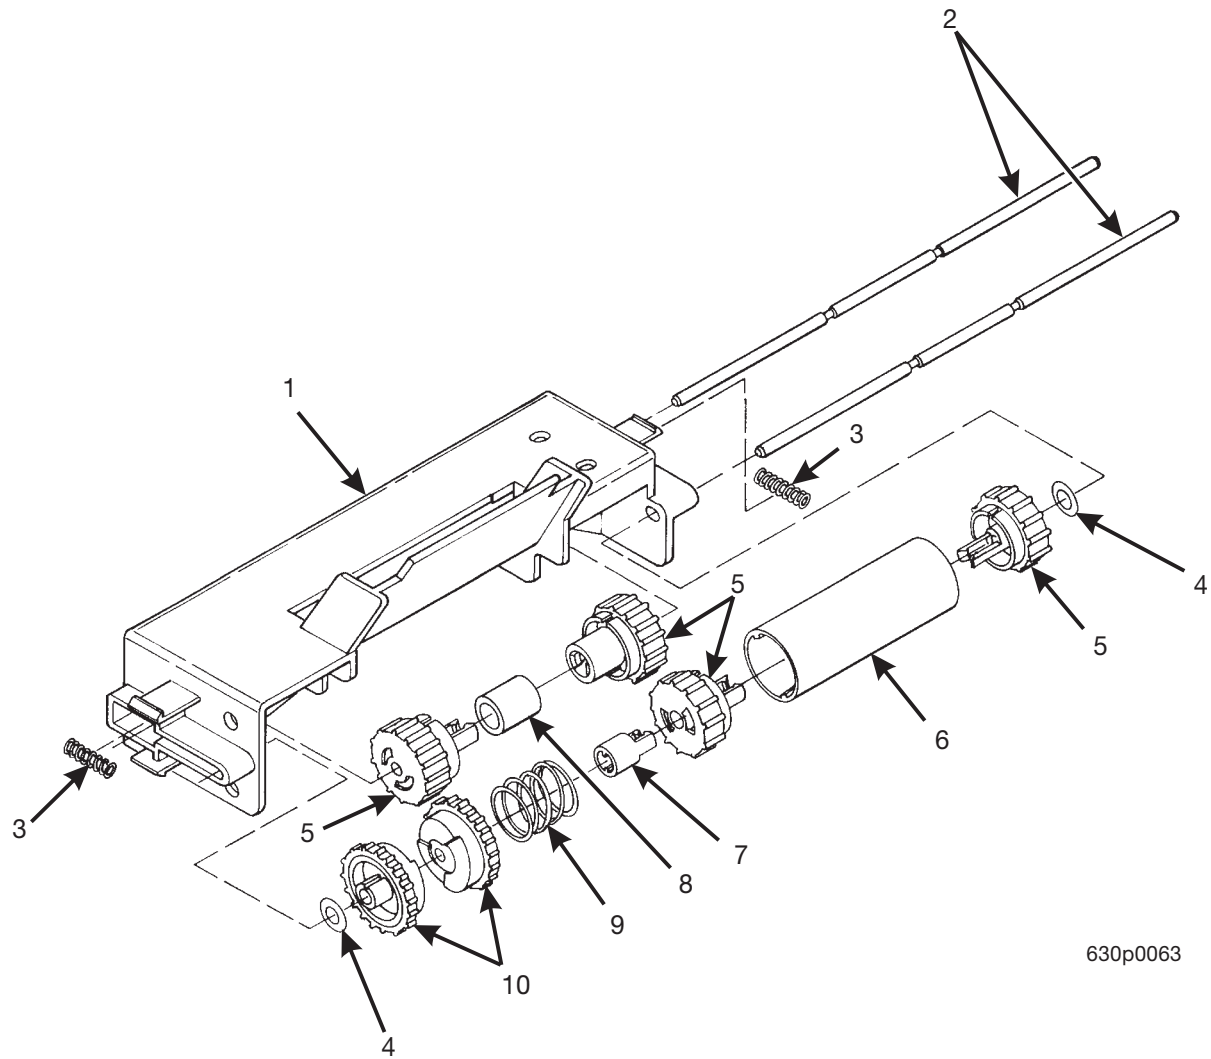

# Hot Drink Series - Models 630 / 638 - Parts Manual

TABLE 43. RACK ASSEMBLY

<i>INDEX</i>	<i>PART NUMBER</i>	<i>DESCRIPTION</i>	<i>QTY.</i>
-	6234001	RACK ASSEMBLY - BREWER	REF.
1	6234222	ROLLER - BREWER	4
2	6234116	BASKET HOUSING ASSEMBLY (INCLUDES INDEX NUMBERS 3 - 6)	1
3	6234250	BASKET HOUSING AND WIPER ASSEMBLY	1
4	6234278	BEARING - RETURN LEVER ROLLER	2
5	6234118	FLAT SPRING - BASKET HOUSING	1
6	6204211	SCREW - #6-32 X 1/4 PHS T/C SS	1
7	6234256	SPRING - FLIP	2
8	6234261	ROLLER LINKAGE ASSEMBLY - RIGHT	1
9	6234275	RACK ASSEMBLY - RIGHT - BREWER	1
10	6234110	SHAFT - FLIP	1
11	6234295	SCREW - #8-32 X .38 HHS W/LW	4
12	6234120	BRACKET ASSEMBLY - RACK	1
13	6234274	RACK ASSEMBLY - LEFT - BREWER	1
14	6237260	ROLLER LINKAGE ASSEMBLY - LEFT	1
15	6234292	RETURN LEVER ROLLER ASSEMBLY	2