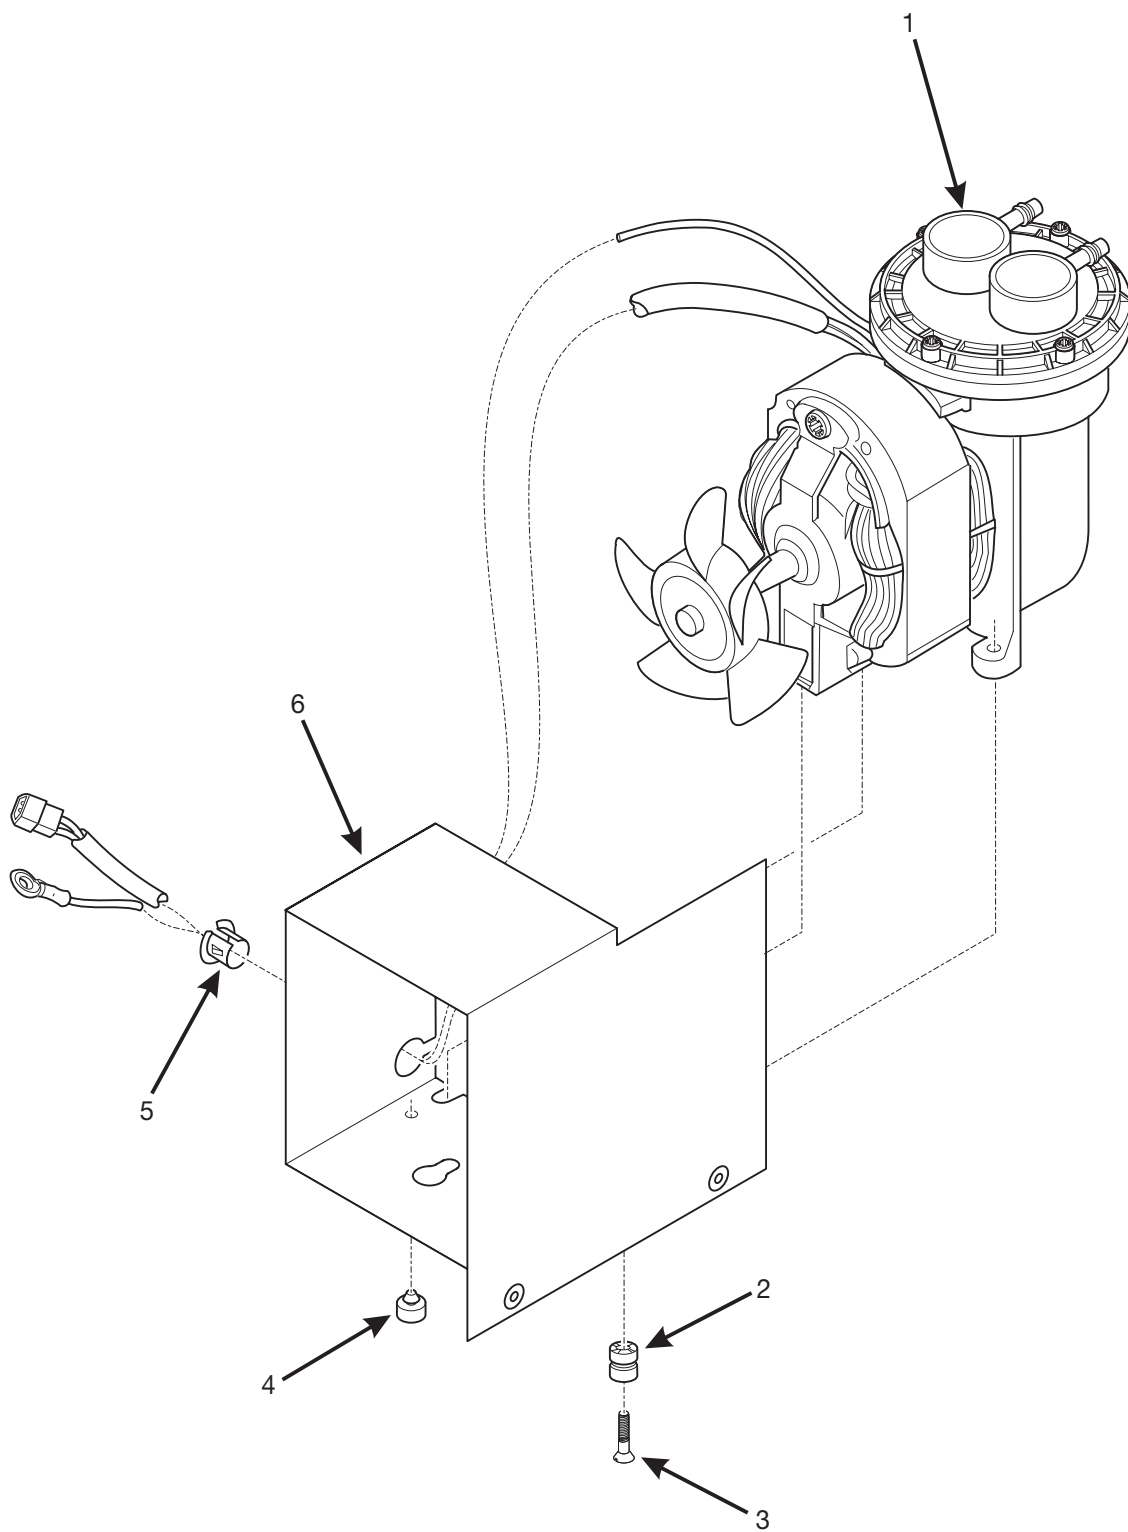

Hot Drink Series - Models 630 / 638 - Parts Manual

TABLE 54. BREWER DRIVE ASSEMBLY

<i>INDEX</i>	<i>PART NUMBER</i>	<i>DESCRIPTION</i>	<i>QTY.</i>
-	6334005	BREWER DRIVE ASSEMBLY - 115 V	1
	6334002	BREWER DRIVE ASSEMBLY - 230 V	
1	6734012	PANEL - MOUNTING	1
2	6234294	MOUNTING BRACKET	1
3	1451097	SCREW - #8-32 X .31 HX HD	-
4	6234310	DRIVE CONNECTION - BREWER	1
5	6234303	RETAINING RING	1
6	6334001	SWITCH/MOTOR ASSEMBLY - 230 V (INCLUDES INDEX NUMBERS 1 - 5 AND 15 - 20)	1
	6334007	SWITCH/MOTOR ASSEMBLY - 115 V (INCLUDES INDEX NUMBERS 1 - 5 AND 15 - 20)	
7	1217159	NUT PLATE - #4-40 KEPS W/EXT L/WAS H ZP	1
8	6234279	SWITCH - BREWER (INCLUDES INDEX NUMBERS 15 - 20)	1
9	9988208	CAPACITOR	1
10	1217160	SCREW - #4-40 X 5/8	2
11	6239016	HARNESS - BREWER SWITCH	1
12	9985887	BUSHING - STRAIN RELIEF	1
13	6334011	MOTOR - BREWER - 230 V	1
	6334012	MOTOR - BREWER - 115 V	
14	3157060	SCREW	-
15	6334018	HOUSING	1
16	4245186	SCREW - #8-32 X 1/4 PHS	1
17	6234515	ACTUATOR - SWITCH	1

Hot Drink Series - Models 630 / 638 - Parts Manual

630p0040

Figure 55. Air Compressor Assembly