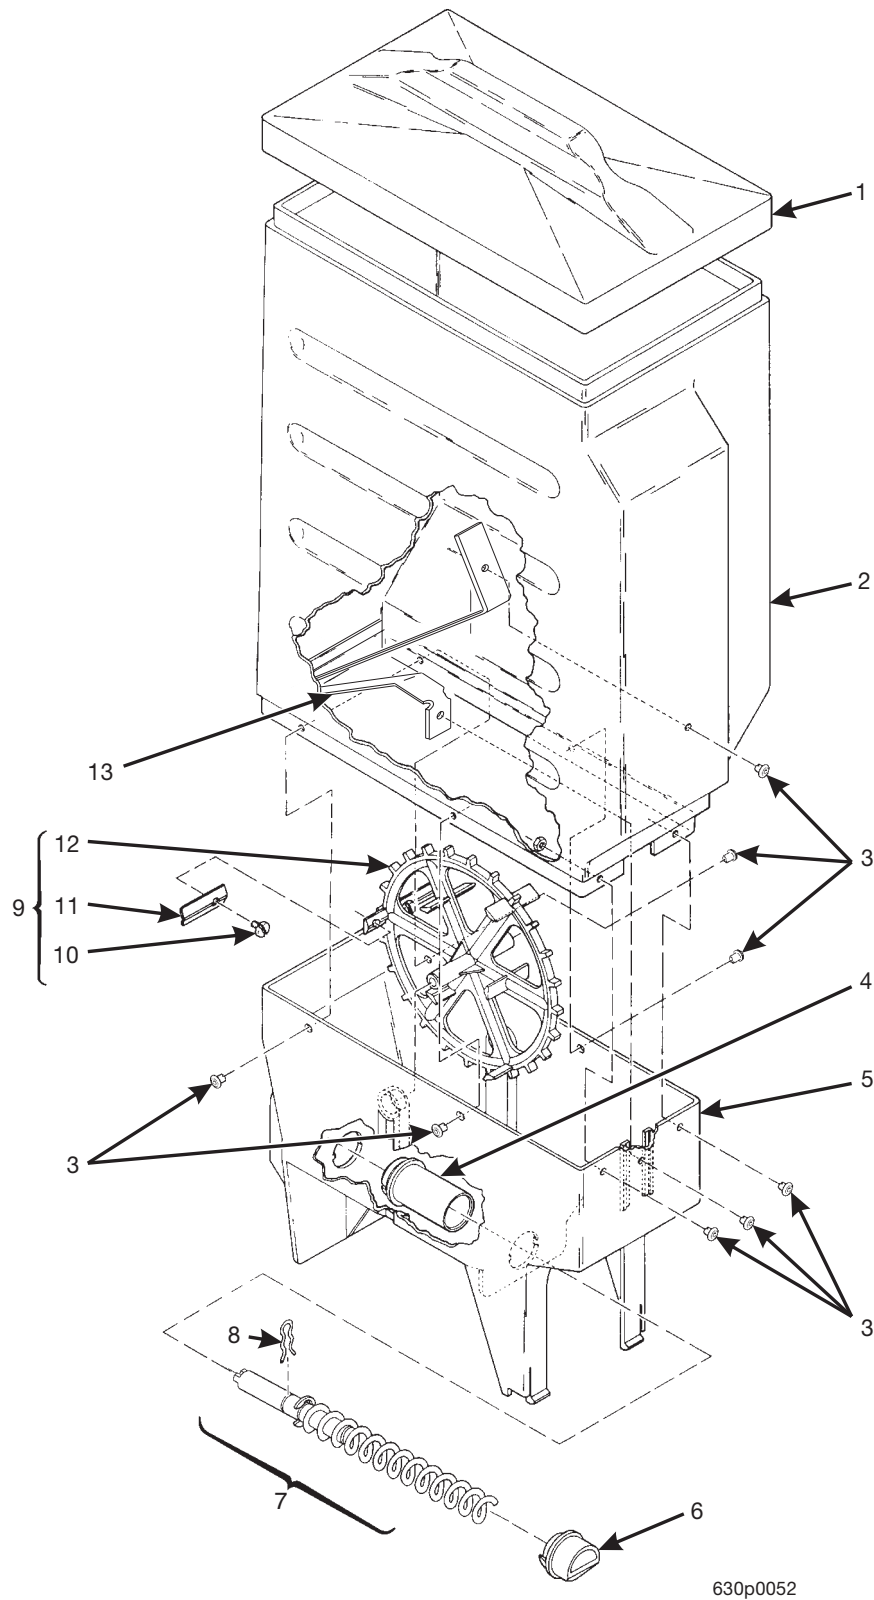

Hot Drink Series - Models 630 / 638 - Parts Manual

Figure 68. Canister Assembly - Fresh Brew Coffee

Hot Drink Series - Models 630 / 638 - Parts Manual

TABLE 68. CANISTER ASSEMBLY - FRESH BREW COFFEE

<i>INDEX</i>	<i>PART NUMBER</i>	<i>DESCRIPTION</i>	<i>QTY.</i>
-	6237434	CANISTER ASSEMBLY - COFFEE - FRESH BREW	-
1	6237066	LID - CANISTER	1
2	6337024	SLEEVE - CANISTER	1
3	6237019	ALUMINUM "POP" RIVETS - .187 DIA	12
4	6237014	BEARING - CANISTER	1
5	6337021	CANISTER BASE	1
6	6237063	NOZZLE - DISPENSING - CANISTER	1
7	6237095	AUGER AND SHAFT ASSEMBLY	1
8	6337020	CLIP - SPRING	1
9	6337030	MIXING WHEEL ASSEMBLY (INCLUDES INDEX NUMBERS 10 -12)	1
10	6537026	ALUMINUM CAP RIVET-.187 DIA	2
11	6337087	EXTENSION - WHEEL - F.B. COFFEE	2
12	6337086	MIXING WHEEL - F.B. COFFEE	1
13	6237020	SPRING - GROUND COFFEE	1