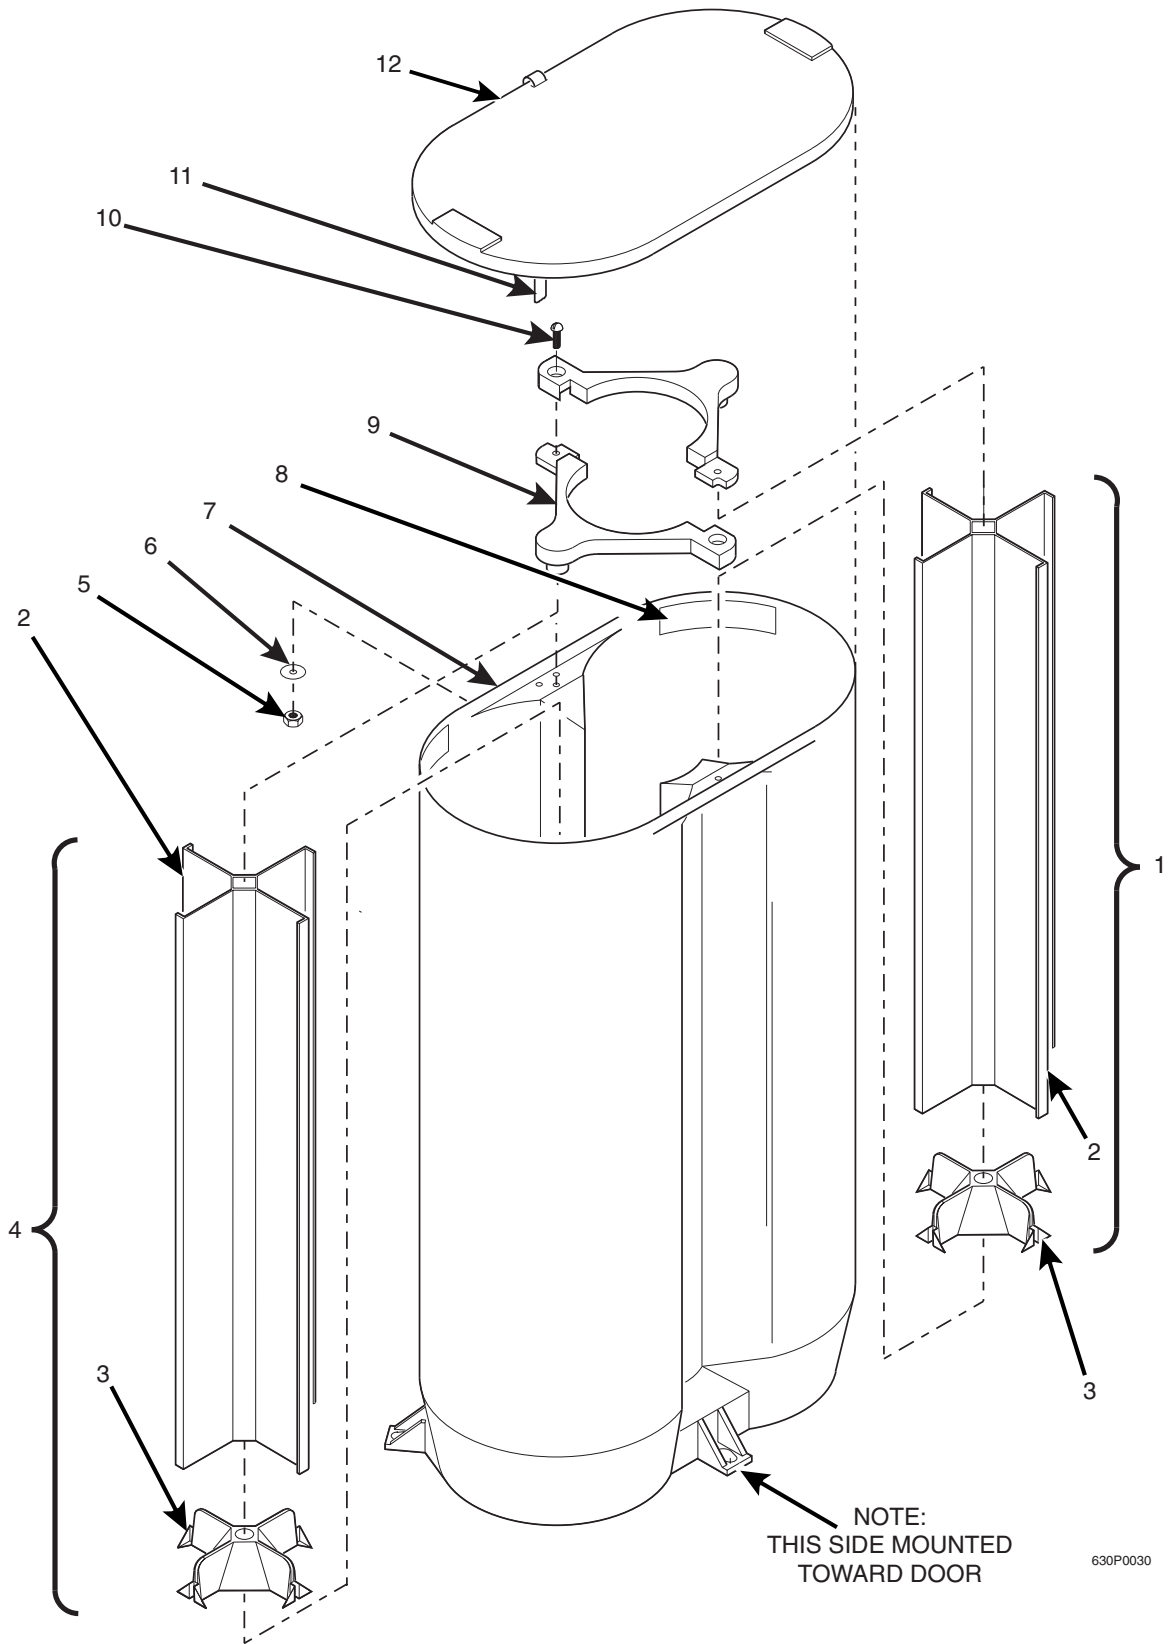

TABLE 12. TURRET AND CANISTER ASSEMBLY - 7 COLUMN

Hot Drink Series - Models 630 / 638 - Parts Manual

Figure 12. Turret and Canister Assembly - 7 Column

Hot Drink Series - Models 630 / 638 - Parts Manual

TABLE 12. TURRET AND CANISTER ASSEMBLY - 7 COLUMN

<i>INDEX</i>	<i>PART NUMBER</i>	<i>DESCRIPTION</i>	<i>QTY.</i>
-	6333102	TURRET AND CANISTER ASSEMBLY	1
1	6233109	TURRET ASSEMBLY 1B (INCLUDES INDEX NUMBERS 2 AND 3)	1
2	6233061	TURRET CENTER	1
3	6233048	BASE - TURRET	1
4	6233108	TURRET ASSEMBLY 1A (INCLUDES INDEX NUMBERS 2 AND 3)	1
5	9900081	NUT - #8-32 KEPS	2
6	6138181	WASHER PLATE	2
7	6233092	CANISTER - CUP - 7	1
8	6233095	LABEL - FILL LINE	2
9	6233030	BEARING - TURRET	2
10	9900115	SCREW - #8-32 X 3	2
11	6333003	STRAP - CANISTER	1
12	6233093	LID - CANISTER - 7	1