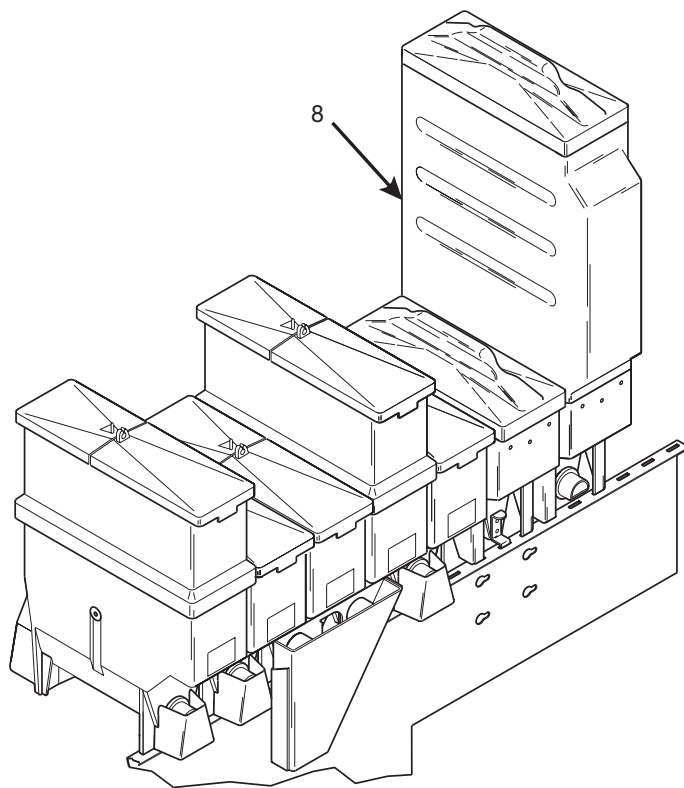

630 MODEL

630p0058

Figure 62. Product and Condiment Canisters