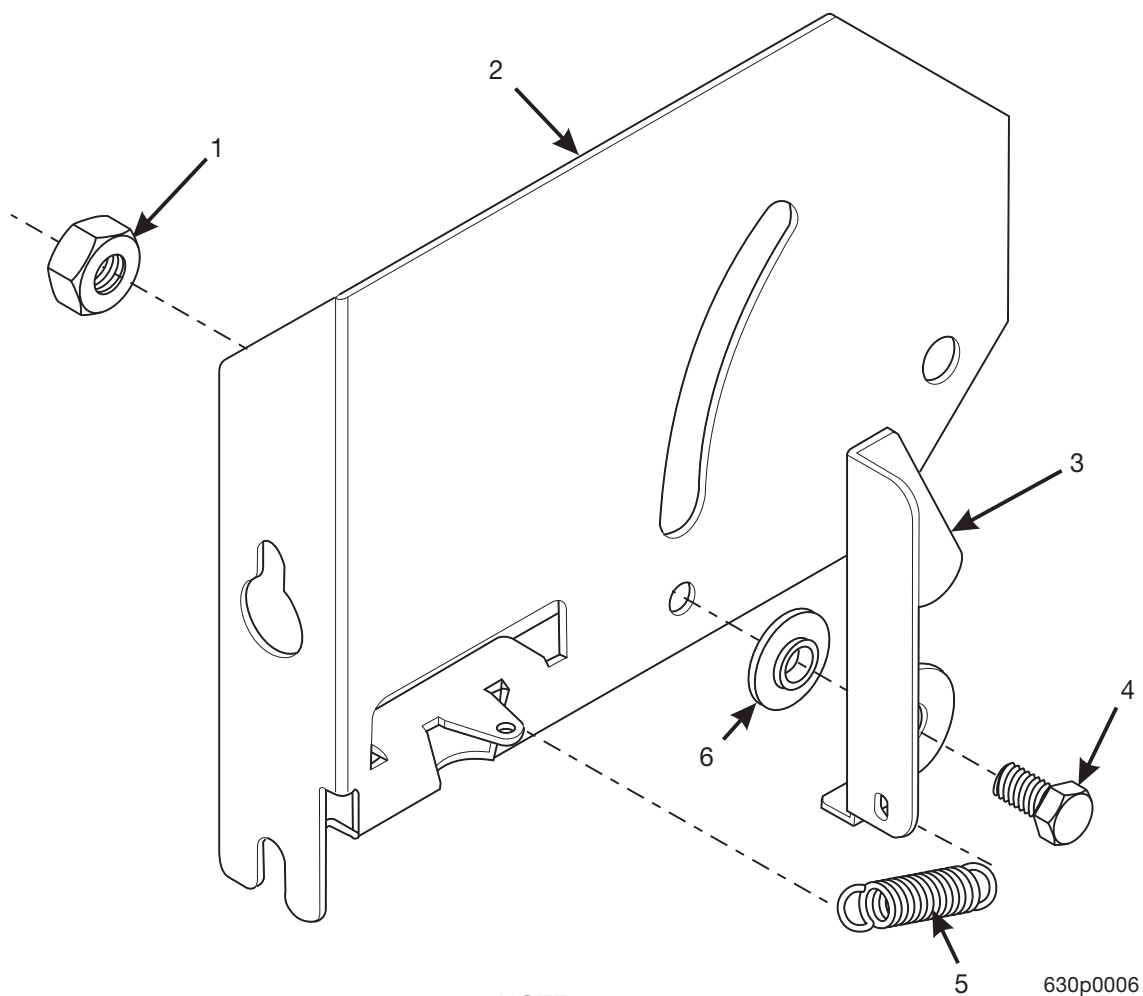

Figure 15. Actuator Assembly - Cup Ring

Hot Drink Series - Models 630 / 638 - Parts Manual

NOTE
RH BRACKET ASSEMBLY IS SHOWN
LH BRACKET IS SIMILAR

630p0006

Figure 16. Mounting Brackets

Hot Drink Series - Models 630 / 638 - Parts Manual

TABLE 16. MOUNTING BRACKETS

<i>INDEX</i>	<i>PART NUMBER</i>	<i>DESCRIPTION</i>	<i>QTY.</i>
-	6233019	MOUNTING BRACKET - LEFT (INCLUDES ALL ITEMS EXCEPT PART NUMBER 6233018)	1
-	6233057	MOUNTING BRACKET - RIGHT (INCLUDES ALL ITEMS EXCEPT PART NUMBER 6233019)	1
1	4041241	NUT - 1/4-20 SELF LOCKING	1
2	6233019	BRACKET - MECH MOUNTING - LEFT	1
	6233018	BRACKET - MECH MOUNTING - RIGHT	
3	6233037	LATCH	1
4	6233021	SCREW - 1/4 X 20 X .5 HEX HD	1
5	2301057	SPRING - ELEVATOR STOP	1
6	6233028	BUSHING	1