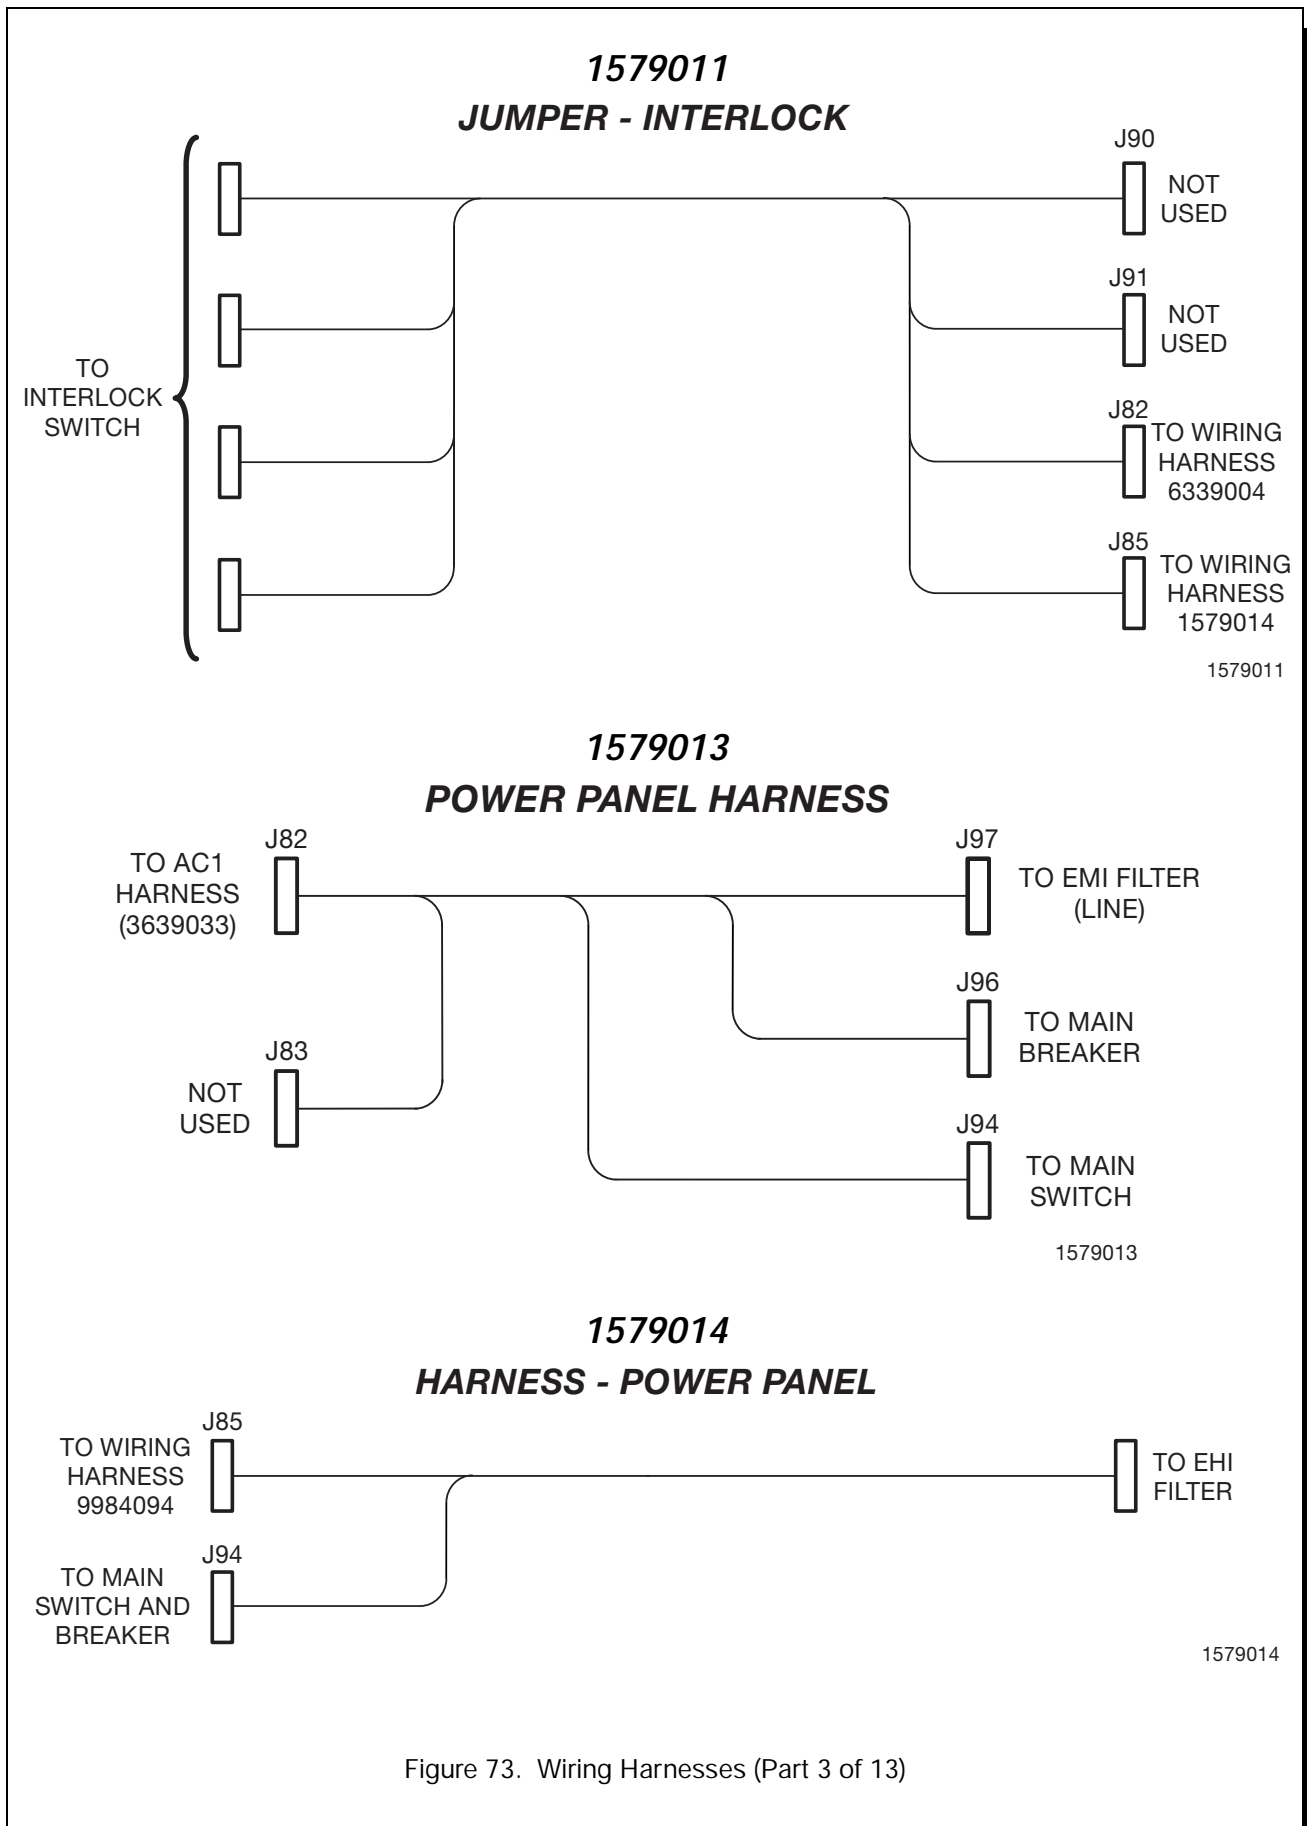

Figure 73. Wiring Harnesses (Part 2 of 13)

Figure 73. Wiring Harnesses (Part 3 of 13)