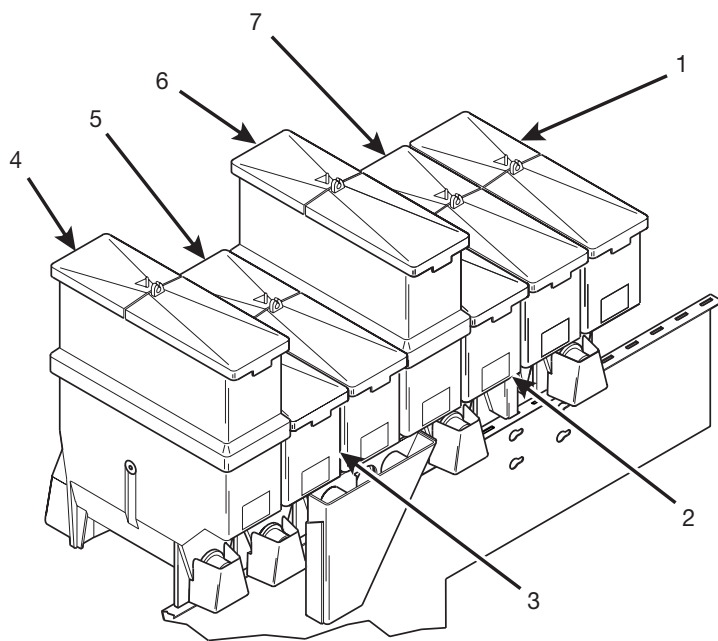

Hot Drink Series - Models 630 / 638 - Parts Manual

638 MODEL