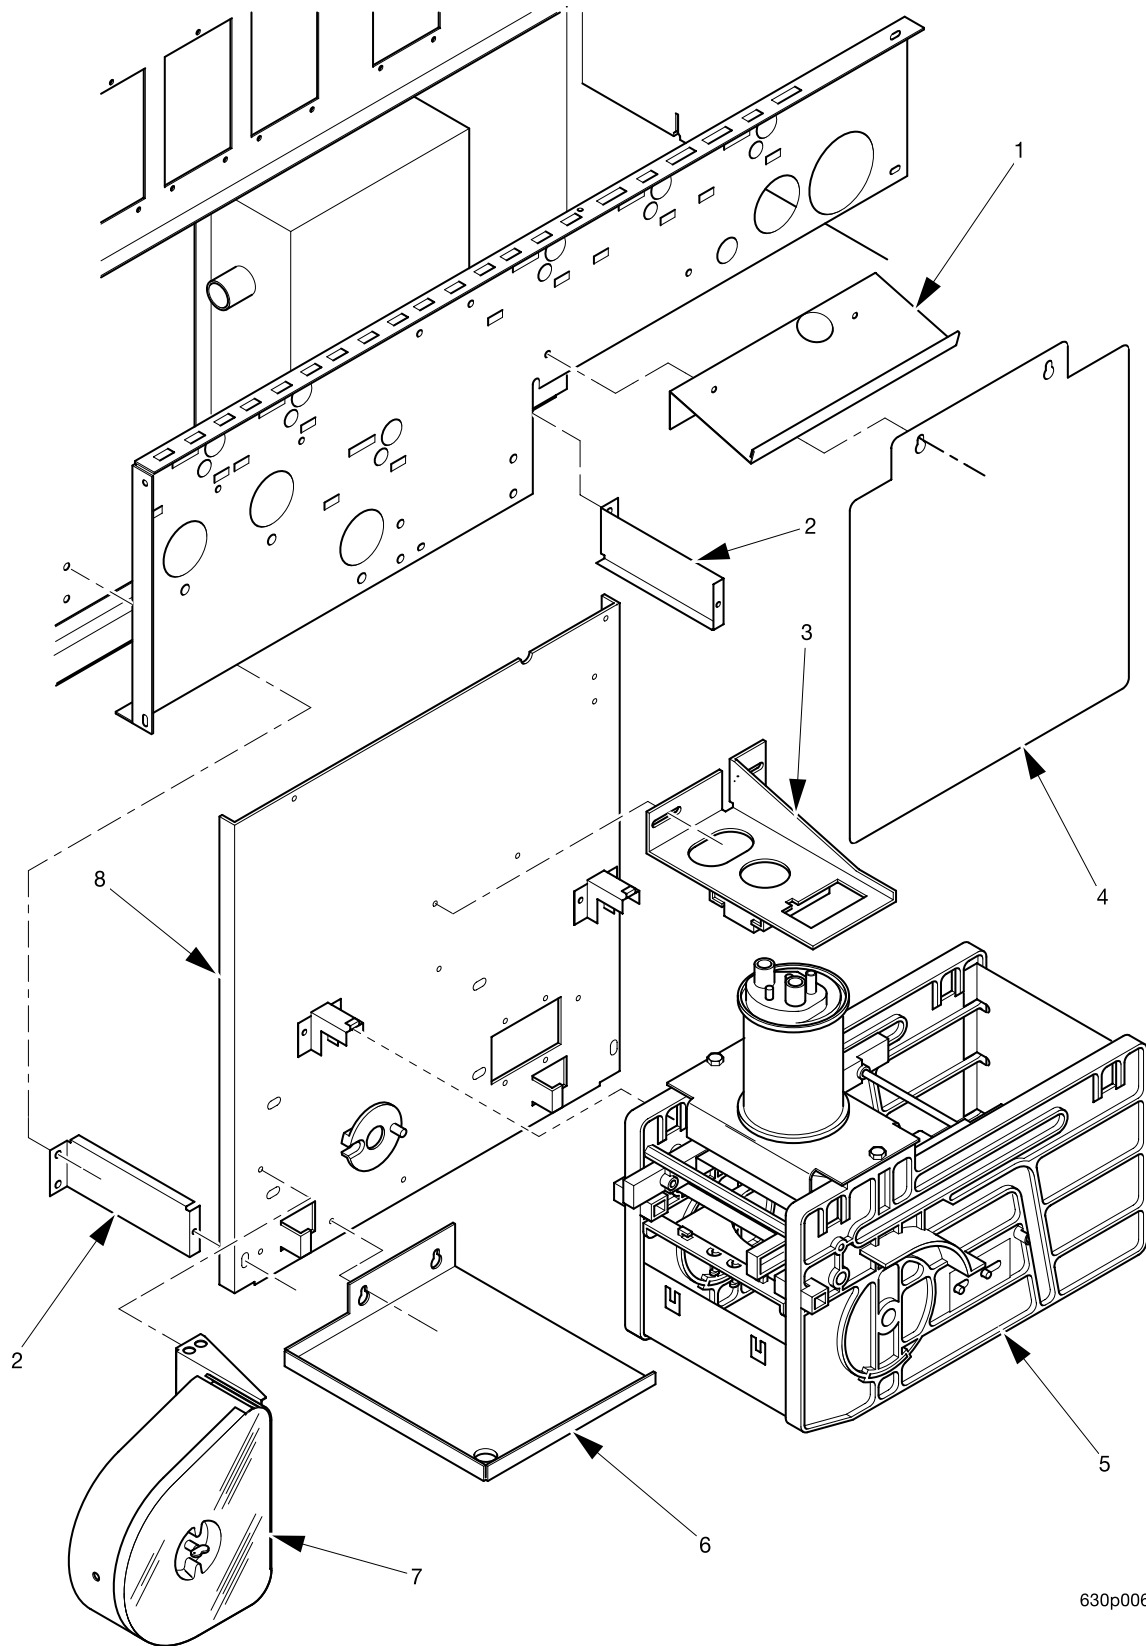

Hot Drink Series - Models 630 / 638 - Parts Manual

630p006C

Figure 24. Cabinet Assembly - Part 3

Hot Drink Series - Models 630 / 638 - Parts Manual

TABLE 24. CABINET ASSEMBLY - PART 3

<i>INDEX</i>	<i>PART NUMBER</i>	<i>DESCRIPTION</i>	<i>QTY.</i>
1	6351005	BRACKET - TUBING RETAINER	1
2	6234516	BRACKET - MOUNTING PLATE	2
3	6237352	LOCATOR AND BRACKET ASSEMBLY	1
4	6241004	COVER - BREWER	1
5	6234000	SINGLE BREWER ASSEMBLY - WITH FILTER (SEE FIGURE 41 FOR DETAILS)	1
	6234010	SINGLE BREWER ASSEMBLY - WITHOUT FILTER (SEE FIGURE 40 FOR DETAILS)	
6	6341027	BRACKET - TUBE RETAINER	1
7	6234524	DRAIN PAN - BREWER	1
8	6234622	PAPER ROLL ASSEMBLY - FILTER	1
9	-	DRIVE ASSEMBLY - BREWER (SEE FIGURE 54 FOR DETAILS)	1