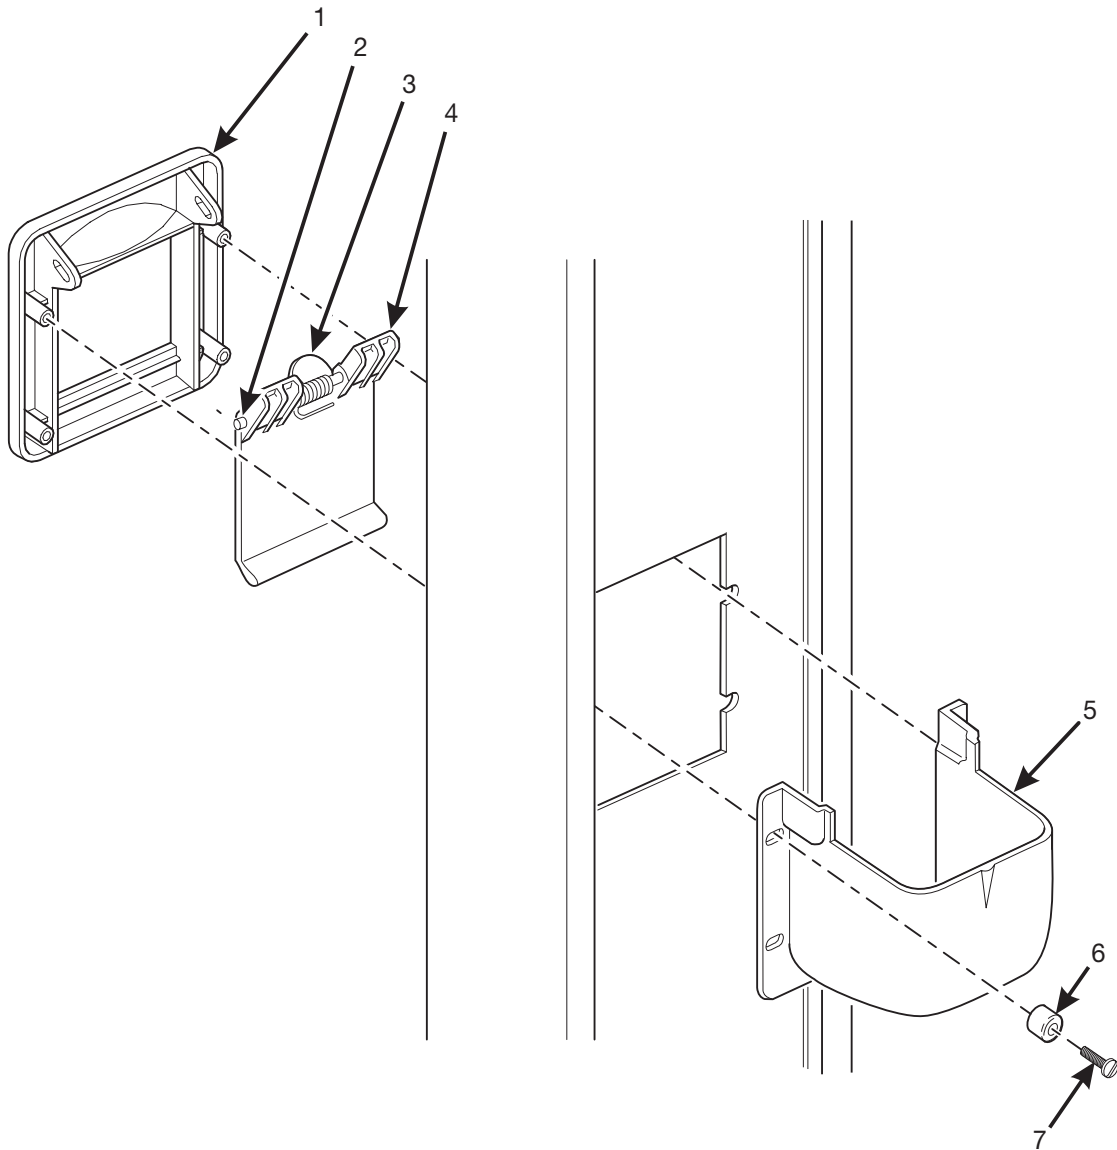

Hot Drink Series - Models 630 / 638 - Parts Manual

630P0031

Figure 6. Coin Receptacle Assembly

Hot Drink Series - Models 630 / 638 - Parts Manual

TABLE 6. COIN RECEPTACLE ASSEMBLY

<i>INDEX</i>	<i>PART NUMBER</i>	<i>DESCRIPTION</i>	<i>QTY.</i>
1	1572011	TRIM - COIN RECEPTACLE	1
2	4245084	SHAFT - DOOR - COIN RETURN	1
3	4245083	SPRING - COIN RETURN DOOR	1
4	4245082	GATE - COIN RETURN	1
5	1572010	CUP - COIN RETURN	1
6	2302053	SPACER - CUP	4
7	4042512	SCREW - #8-18 X 1/2 PHS - TAPPING	4