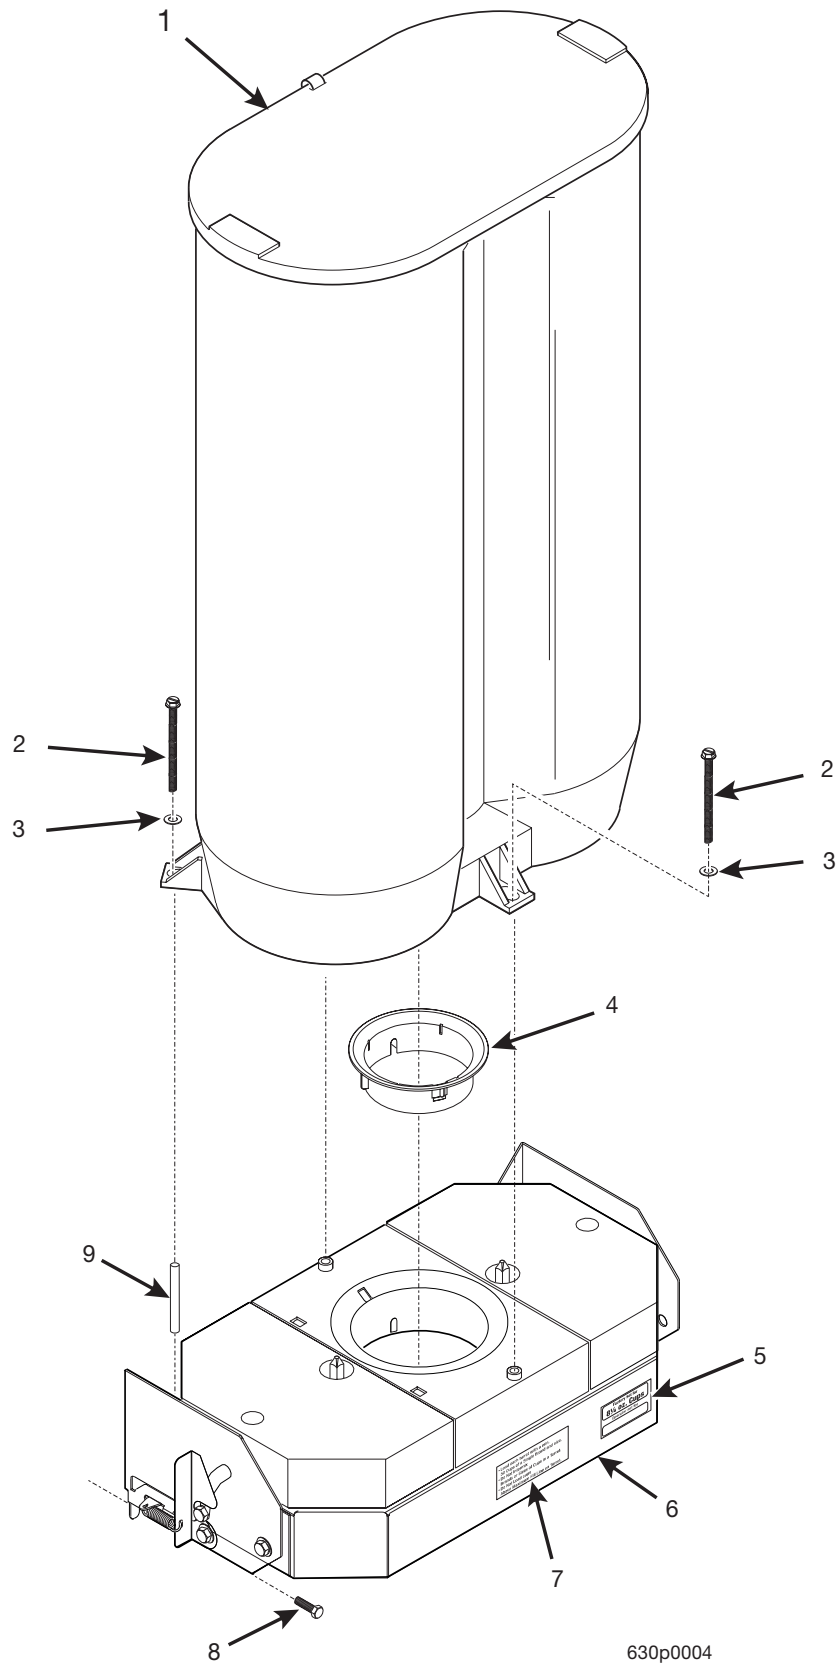

TABLE 11. MECH AND CANISTER ASSEMBLY

Hot Drink Series - Models 630 / 638 - Parts Manual

Figure 11. Mech and Canister Assembly

Hot Drink Series - Models 630 / 638 - Parts Manual

TABLE 11. MECH AND CANISTER ASSEMBLY

<i>INDEX</i>	<i>PART NUMBER</i>	<i>DESCRIPTION</i>	<i>QTY.</i>
-	6263000	MECH AND CANISTER ASSEMBLY	1
1	6233102	TURRET AND CANISTER ASSEMBLY - 7 COLUMN (SEE FIGURE 12 FOR DETAILS)	1
2	6233077	BOLT	4
3	6131066	WASHER - ZINC	4
4	6233007	FUNNEL - 3.25 INCHES	1
5	6233073	LABEL - CUP SIZE	1
6	6263001	MECHANISM ASSEMBLY (SEE FIGURE 13 FOR DETAILS)	1
7	6233074	LABEL - LOADING INSTRUCTIONS	1
8	1451097	SCREW - #8-32 X .31 HEX HD	4
9	6263002	SPACER - .277 ID X .37	2