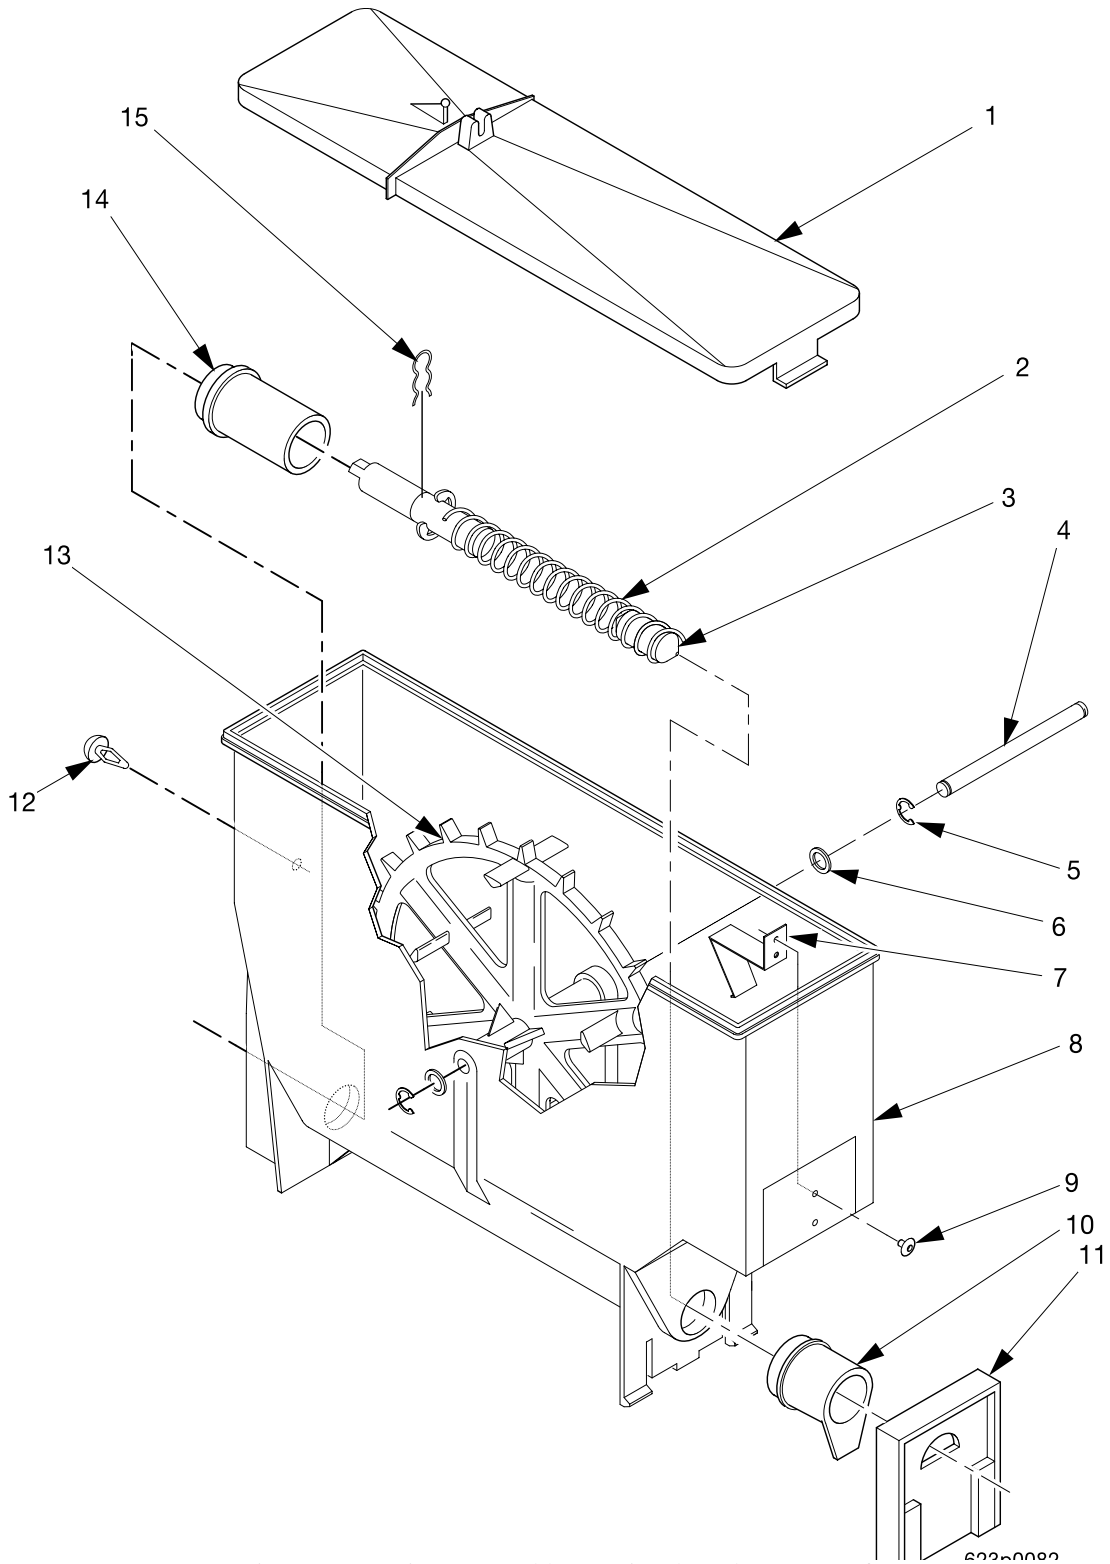

Hot Drink Series - Models 630 / 638 - Parts Manual

Figure 64. Canister Assembly - Optional Product or Decaf

Hot Drink Series - Models 630 / 638 - Parts Manual

TABLE 64. CANISTER ASSEMBLY - OPTIONAL PRODUCT OR DECAF

<i>INDEX</i>	<i>PART NUMBER</i>	<i>DESCRIPTION</i>	<i>QTY.</i>
-	6537024	CANISTER ASSEMBLY - SOUP/6TH PRODUCT	-
1	6237023	LID - CANISTER	1
2	6537018	AUGER AND SHAFT ASSEMBLY (INCLUDES THE NEXT 3 ITEMS)	1
-	6537017	AUGER-CANISTER	1
-	6237025	RETAINING RING-"E"-.500	1
-	6337016	SHAFT-AUGER-LONG	1
3	6537021	PLUG - AUGER	1
4	6237167	SHAFT - CANISTER	1
5	9900415	RETAINING RING REINF E TYP.1	2
6	6237116	WASHER - SEAL - WEAR PLATE	2
7	6237108	SPRING - THUMPER	1
8	6237177	BASE - CANISTER - THUMPER	1
9	6537026	ALUMINUM CAP RIVET - .187 DIA	2
10	6537014	NOZZLE - DISPENSING - CANISTER	1
11	6537013	GATE - NOZZLE - PLASTIC	1
12	6237053	FASTENER - PUSH IN	1
13	6237181	MIXING WHEEL	1
14	6237014	BEARING - CANISTER	1
15	6337020	CLIP - SPRING	1