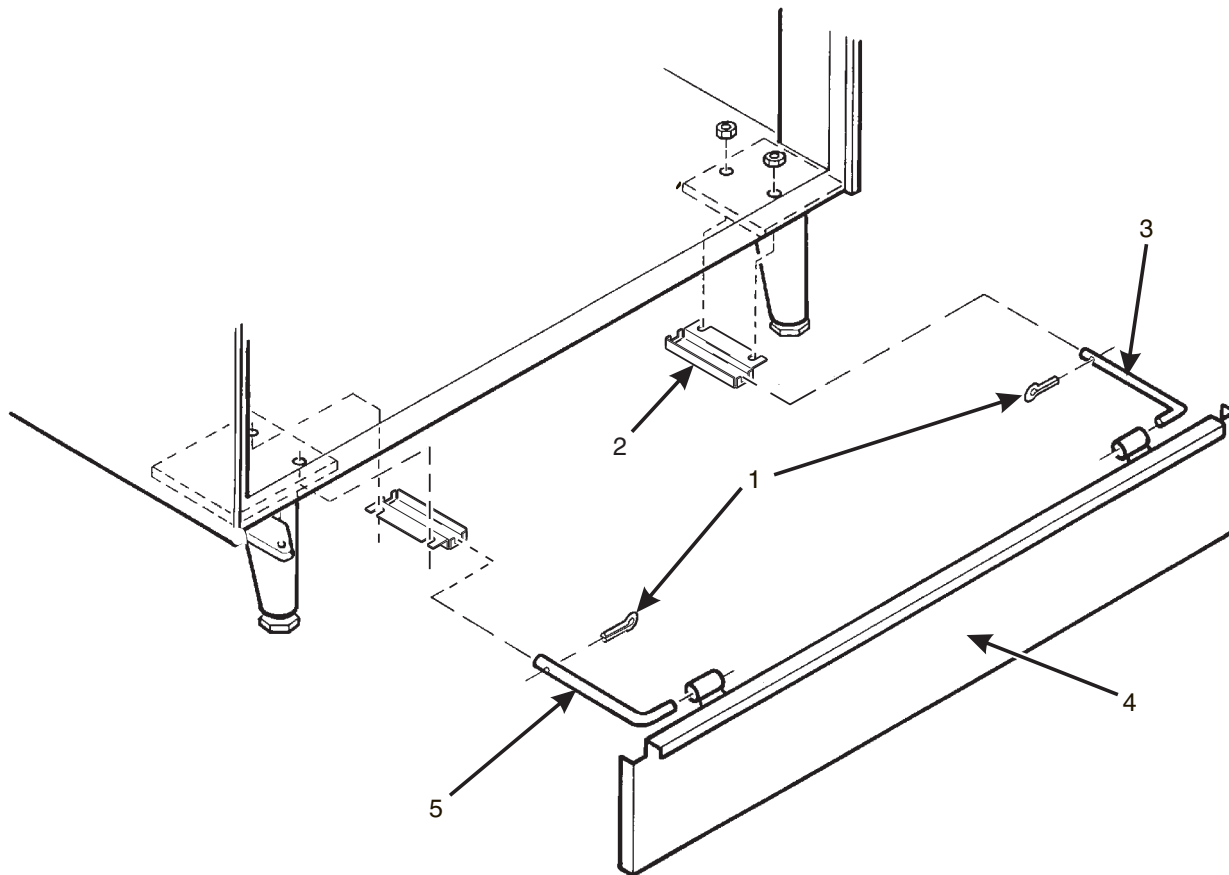

# Hot Drink Series - Models 630 / 638 - Parts Manual

TABLE 19. MISCELLANEOUS MOUNTED PARTS - DOOR ASSEMBLY

<i>INDEX</i>	<i>PART NUMBER</i>	<i>DESCRIPTION</i>	<i>QTY.</i>
1	6342040	LIFT BRACKET - CUP STATION	1
2	1451097	SCREW - HEX - #8	-
3	9900081	NUT - HEX - #8	-
4	3142138	HANGER - CUP STATION	1
5	1211105	NUT - KEPS - 1/4-20 EXT LW ZIP	2
6	6232031	HINGE ASSEMBLY - DOOR - LOWER	1
7	4242145	BEARING - THRUST - LOWER HINGE	1
8	6232008	WELD SCREW - 1/4-20 X 1" LG	2
9	6232028	PLATE ASSEMBLY - HINGE MOUNTING	2
10	6231164	BRACKET - DOOR SUPPORT	1
11	6262046	FILLER STRIP - SANITATION	1