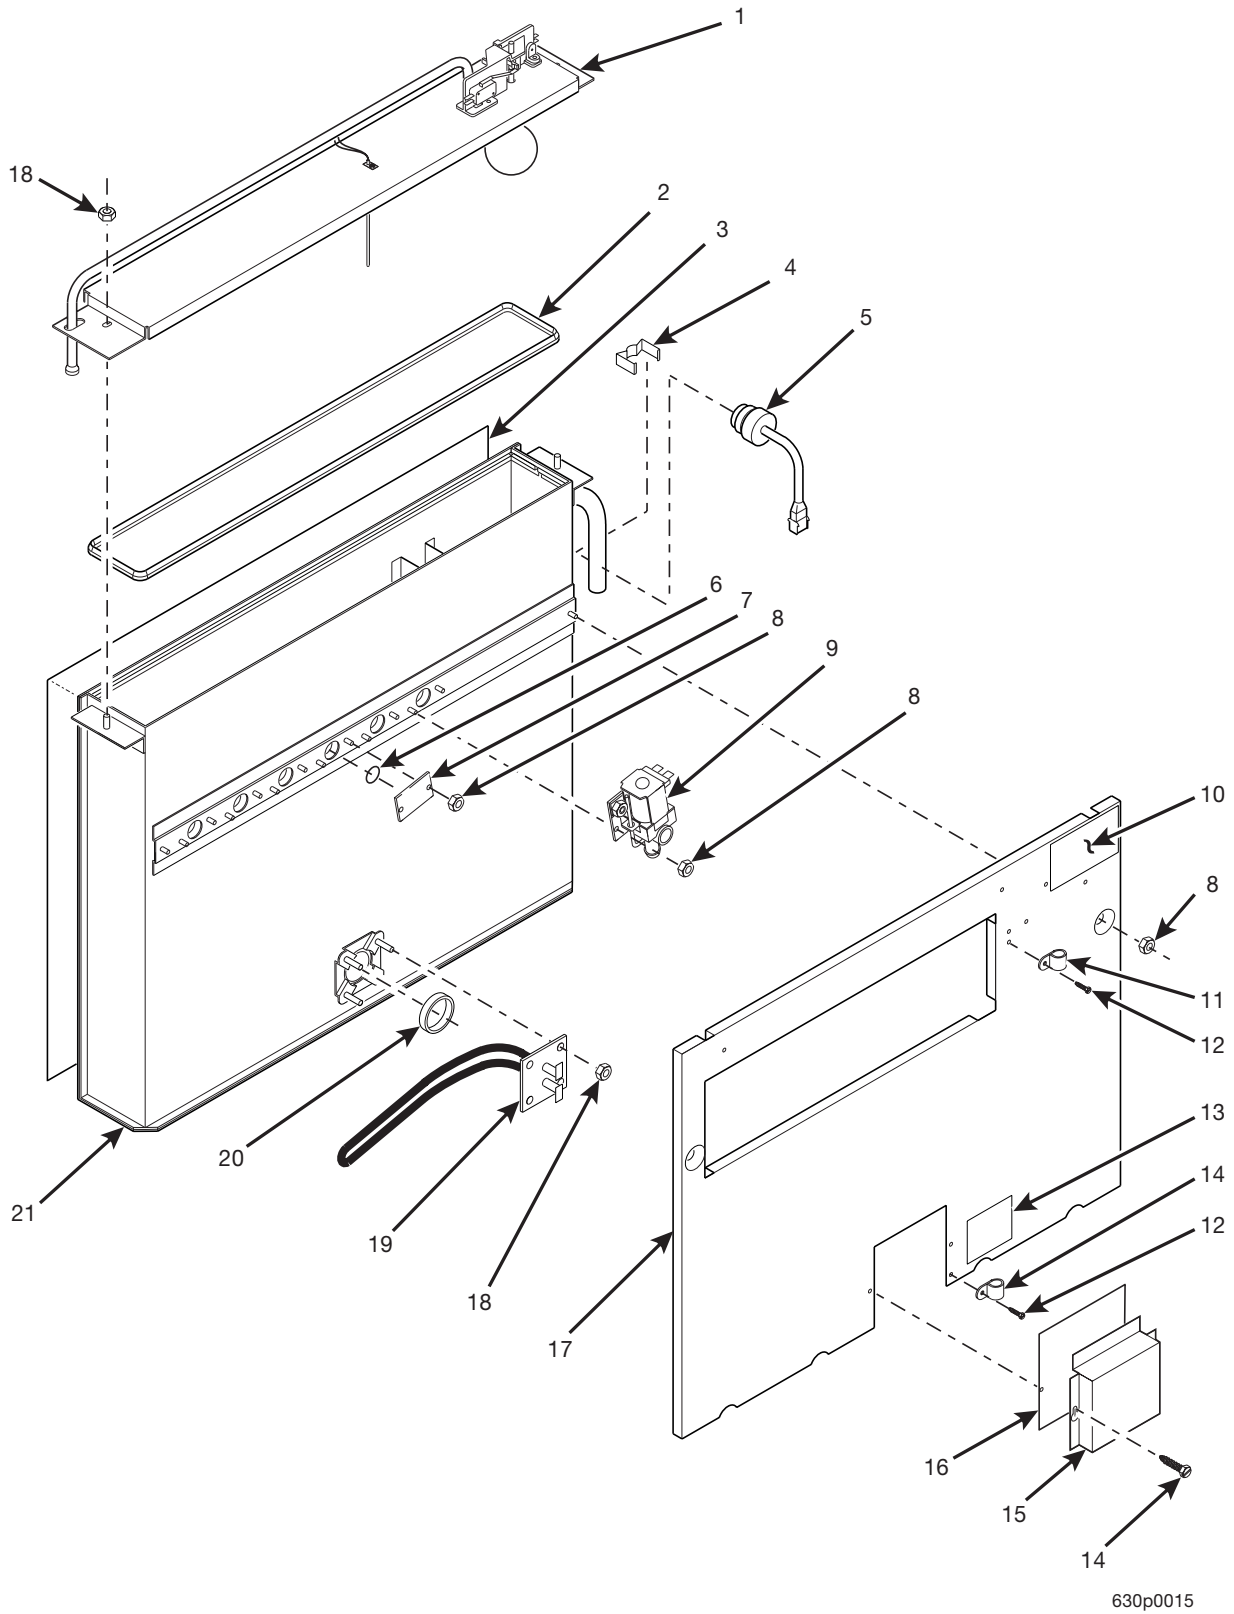

Hot Drink Series - Models 630 / 638 - Parts Manual

Figure 30. Water Tank Assembly

Hot Drink Series - Models 630 / 638 - Parts Manual

TABLE 30. WATER TANK ASSEMBLY

<i>INDEX</i>	<i>PART NUMBER</i>	<i>DESCRIPTION</i>	<i>QTY.</i>
-	6338044	WATER TANK ASSEMBLY (U.S. AND 115 V LATIN AMERICA)	1
	6338012	WATER TANK ASSEMBLY - (230 V LATIN AMERICA ONLY)	
1	6338046	LID ASSEMBLY - WATER TANK (SEE FIGURE 31 FOR DETAILS)	1
2	6238026	GASKET - WATER TANK LID	1
3	6238138	INSULATION - WATER TANK - BACK	1
4	6338002	CLIP - SAFETY THERMOSTAT	1
5	6338003	THERMOSTAT - AUTO RESET	1
6	6238094	O-RING	6
7	6238045	PLUG ASSEMBLY - HOT WATER TANK	1
8	9900081	NUT - #8-32 KEPS	16
9	6238112	VALVE ASSY-H.W.T. (US and 115V LATIN AMERICA)	1
	6238116	VALVE ASSEMBLY-H.W.T. (230V LATIN AMERICA)	
10	-	LABEL - HOT SURFACE (ENGLISH)	1
	-	LABEL - HOT SURFACE (SPANISH)	
11	6231035	CLAMP - CABLE	2
12	1451097	SCREW	7
13	6231189	LABEL - WARNING - HIGH VOLTAGE	1
14	1452139	RETAINER - HARNESS	1
15	6238104	COVER - HEATER	1
16	6338022	INSULATION	1
17	6238075	COVER - FRONT	1
18	1172021	NUT - 1/4-20 WHIZ LOCK	6
19	6338041	HEATER - WATER - (U.S. AND 115 V LATIN AMERICA)	1
	6338042	HEATER - WATER - (230 V LATIN AMERICA)	
20	6238042	GASKET - HEATER	1
21	6338007	WELD ASSEMBLY - WATER TANK (U.S. AND 115 V LATIN AMERICA)	1
	6338008	WELD ASSEMBLY - WATER TANK (230 V LATIN AMERICA)	
-	6238136	INSULATION - BOTTOM - WATER TANK	1
-	6238137	INSULATION - TOP - WATER TANK	1

ALSO AVAILABLE

-	9905010	REPL. PKG - WATER VALVE - HOT DRINK (CONTAINS 10 EACH OF "O" RING PART NUMBER 6238074)