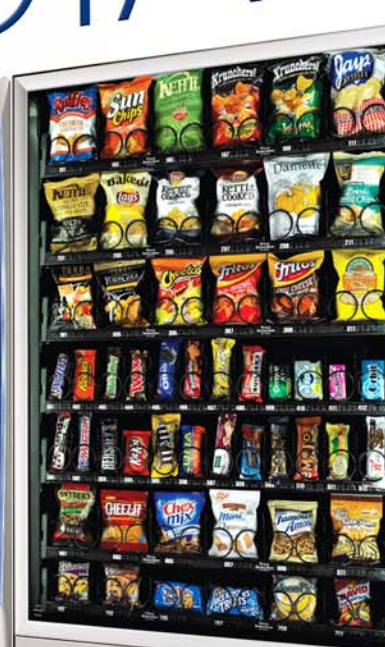

Rediscover Vending with MEDIA

MERCHANT COMBO

BEVMAX MEDIA

MERCHANT AMBIENT

Accepts Credit Cards

Displays Nutritional Information

Meets New ADA Wheelchair Guidelines

CRANE

www.cranems.com

EXPERIENCE MEDIA

Rediscover what vending can do for your location with the *NEW* Media

MERCHANT COMBO

MERCHANT AMBIENT

Accepts Credit Cards

Convenient shopping for everyone

Nutrition Facts	
Close	
Serving Size 1 bar (85g)	
Servings per container 1	
Calories 370	Calories from fat 160
Amount/Serving	% Daily Value
Total Fat 19g	28%
Saturated Fat 3g	15%
Trans Fat 0g	
Cholesterol 0mg	0%
Sodium 50mg	2%
Potassium 270mg	6%
Total Carbohydrate 45g	16%
Dietary Fiber 9g	24%
Sugars 19g	
Protein 10g	