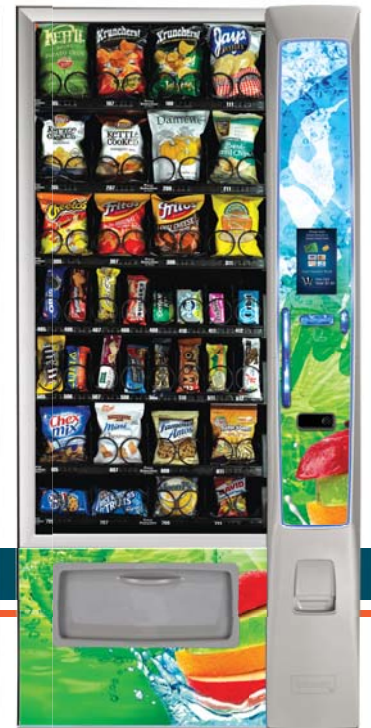

Rediscover Vending with MEDIA

MERCHANT COMBO

BEVMAX MEDIA

MERCHANT AMBIENT

Accepts Credit Cards

Displays Nutritional Information

Meets New ADA Wheelchair Guidelines

CRANE

www.cranems.com

EXPERIENCE MEDIA

Rediscover what vending can do for your location with the *NEW* Media

MERCHANT COMBO

MERCHANT AMBIENT

Accepts Credit Cards

Convenient shopping for everyone

Nutrition Facts	
Close	
Serving Size 1 bar (85g)	
Servings per container 1	
Calories 370	Calories from fat 160
Amount/Serving	% Daily Value
Total Fat 19g	28%
Saturated Fat 3g	15%
Trans Fat 0g	
Cholesterol 0mg	0%
Sodium 50mg	2%
Potassium 270mg	6%
Total Carbohydrate 45g	16%
Dietary Fiber 9g	24%
Sugars 19g	
Protein 10g	

No More Product Jams

Crane's SureVend technology ensures product delivery

Latest Technology

Modern technology turns vending into an *experience!*

Automatic Maintenance Alerts

Alerts your operators so you don't have to