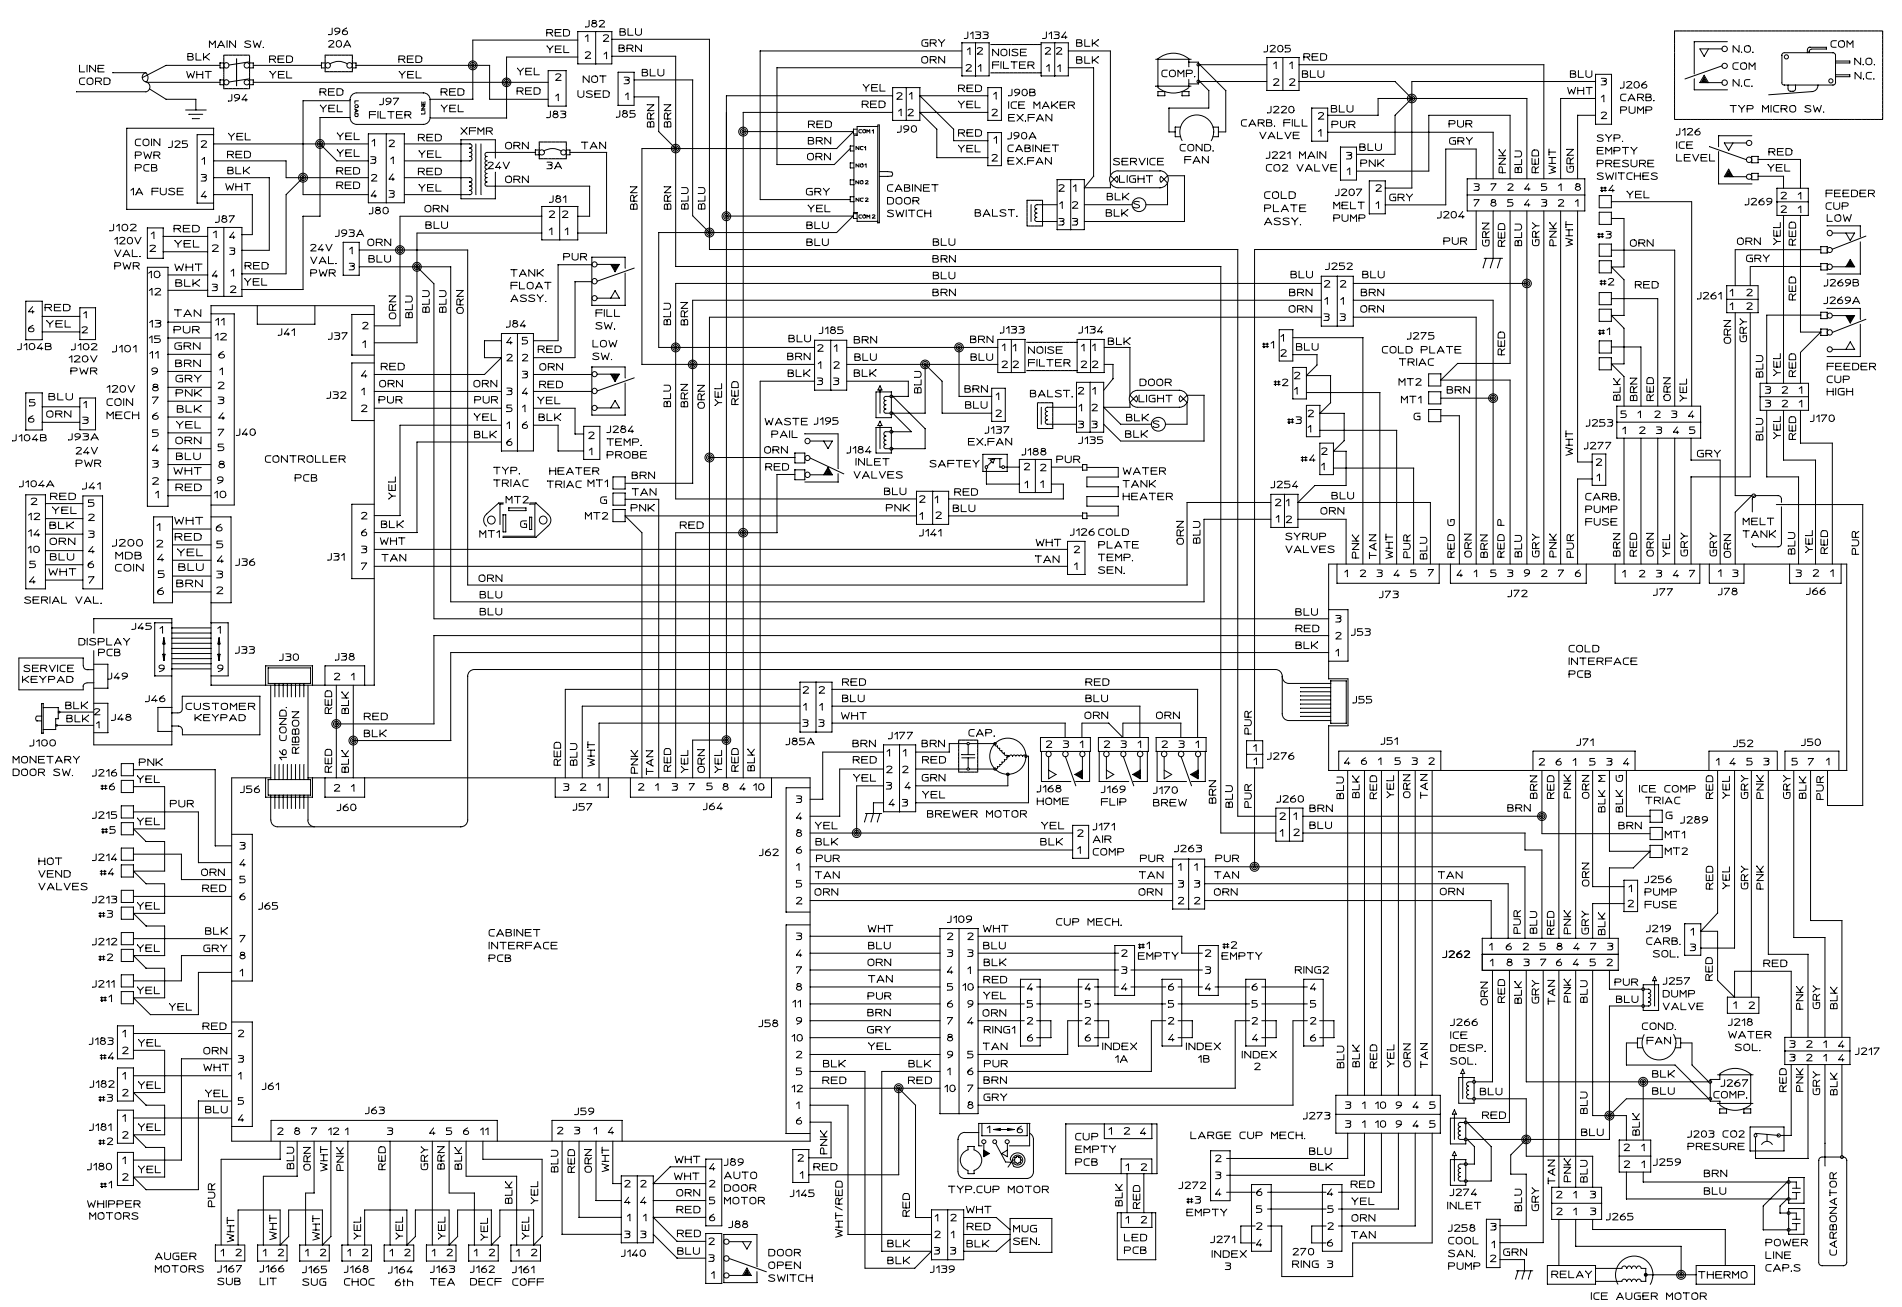

NATIONAL VENDORS*
 ST. LOUIS, MO 63044-1200
 CAD FILE: WD363013.HH
 CRANE NATIONAL VENDORS*
 W.D. - TWIN DRINK CENTER - 115V
 WD363013
 LTR A
 REVISION & DESCRIPTION
 DATE
 ECO NO.
 REV BY: APP. BY:

ICE AUGER MOTOR