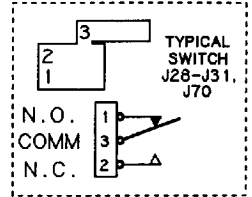

ORIGINAL

PART NO. WD411002

PART NAME W.D. - 411 - 120V - EXEC.COIN

CRANE NATIONAL VENDORS ST. LOUIS, MO 63044-1200

DO NOT REVISE MANUALLY

FILE NAME: WD411002.DRW

UNLESS OTHERWISE SPECIFIED DIMENSIONS ARE IN INCHES

DATE: 04-22-96

REVISION DESCRIPTION

ECO NO. DATE APPROVED

4

3

2

1

A

B

C

D