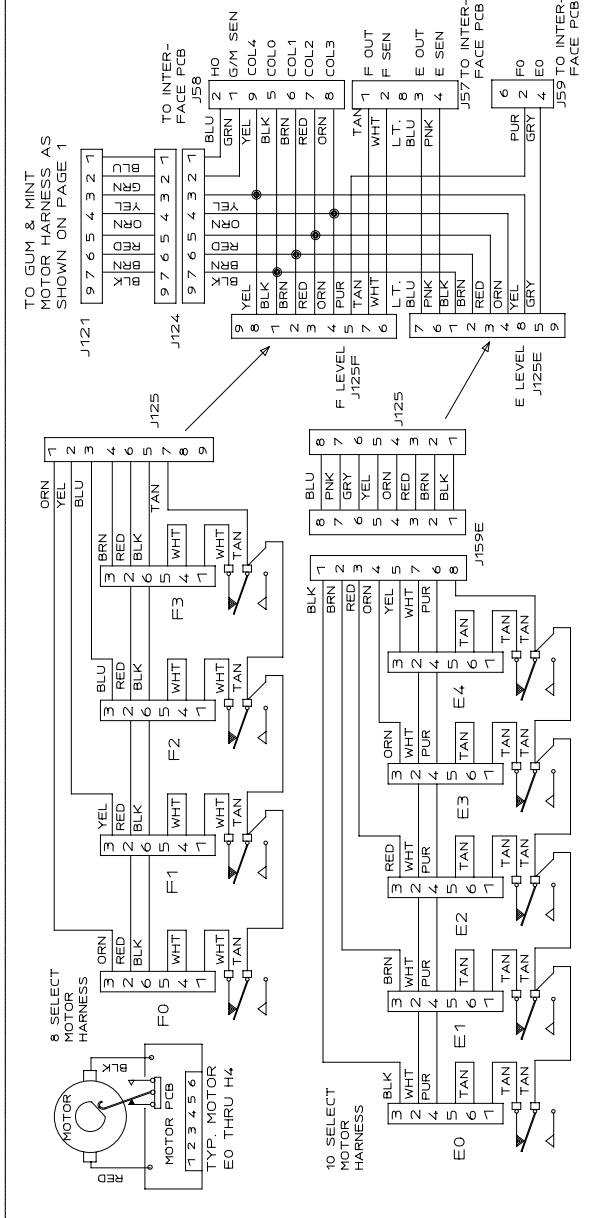

WD485002 W.D.- SNACK - CAN & HOT DRINK MODULES

COFFEE MODULE

8 SELECT MOTOR HARNESS

10 SELECT MOTOR HARNESS

CAN MODULE & CHILLED SNACK