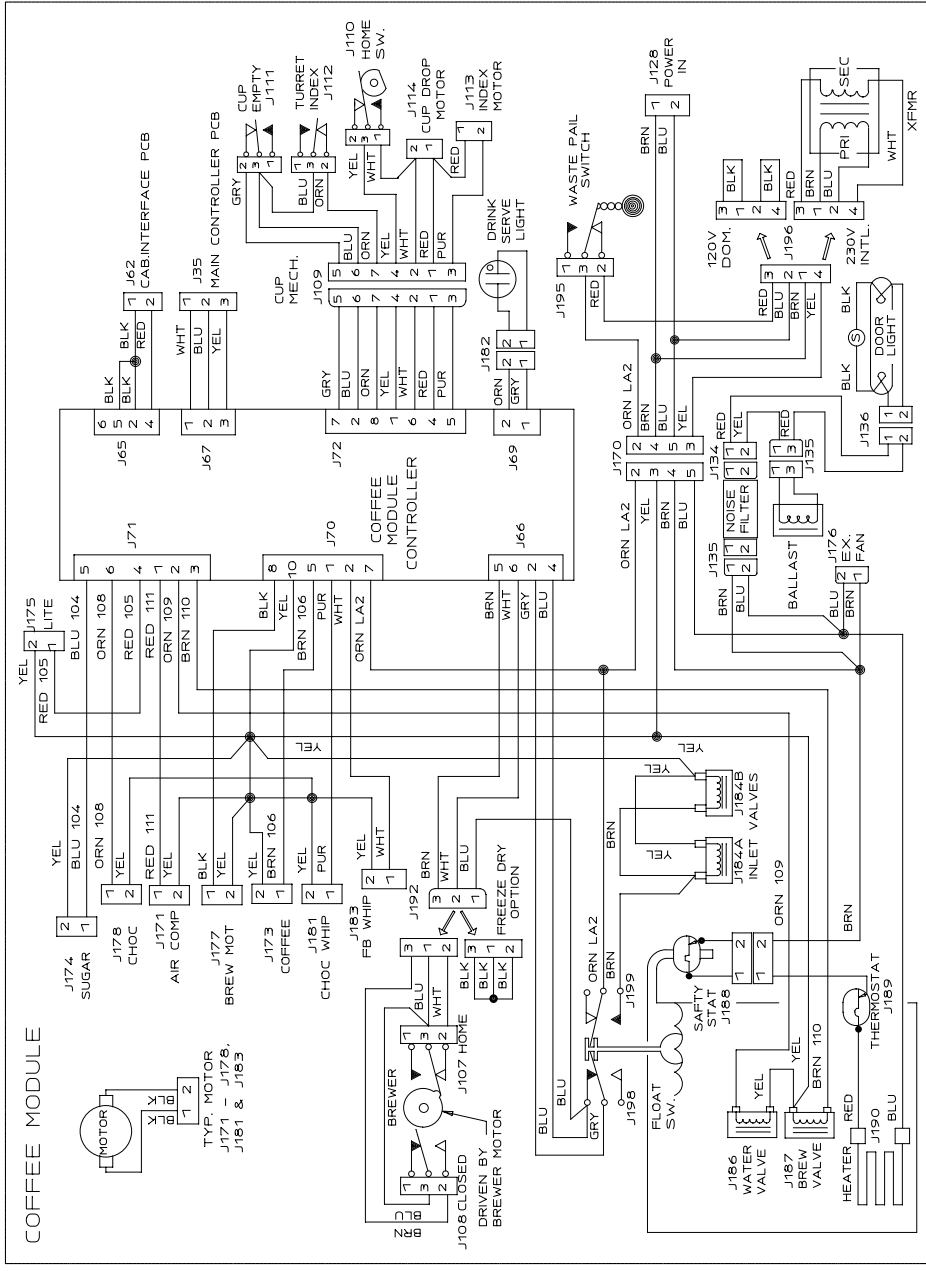

WD485002 W.D.- SNACK - CAN & HOT DRINK MODULES

COFFEE MODULE

8 SELECT MOTOR HARNESS

10 SELECT MOTOR HARNESS

CAN MODULE & CHILLED SNACK