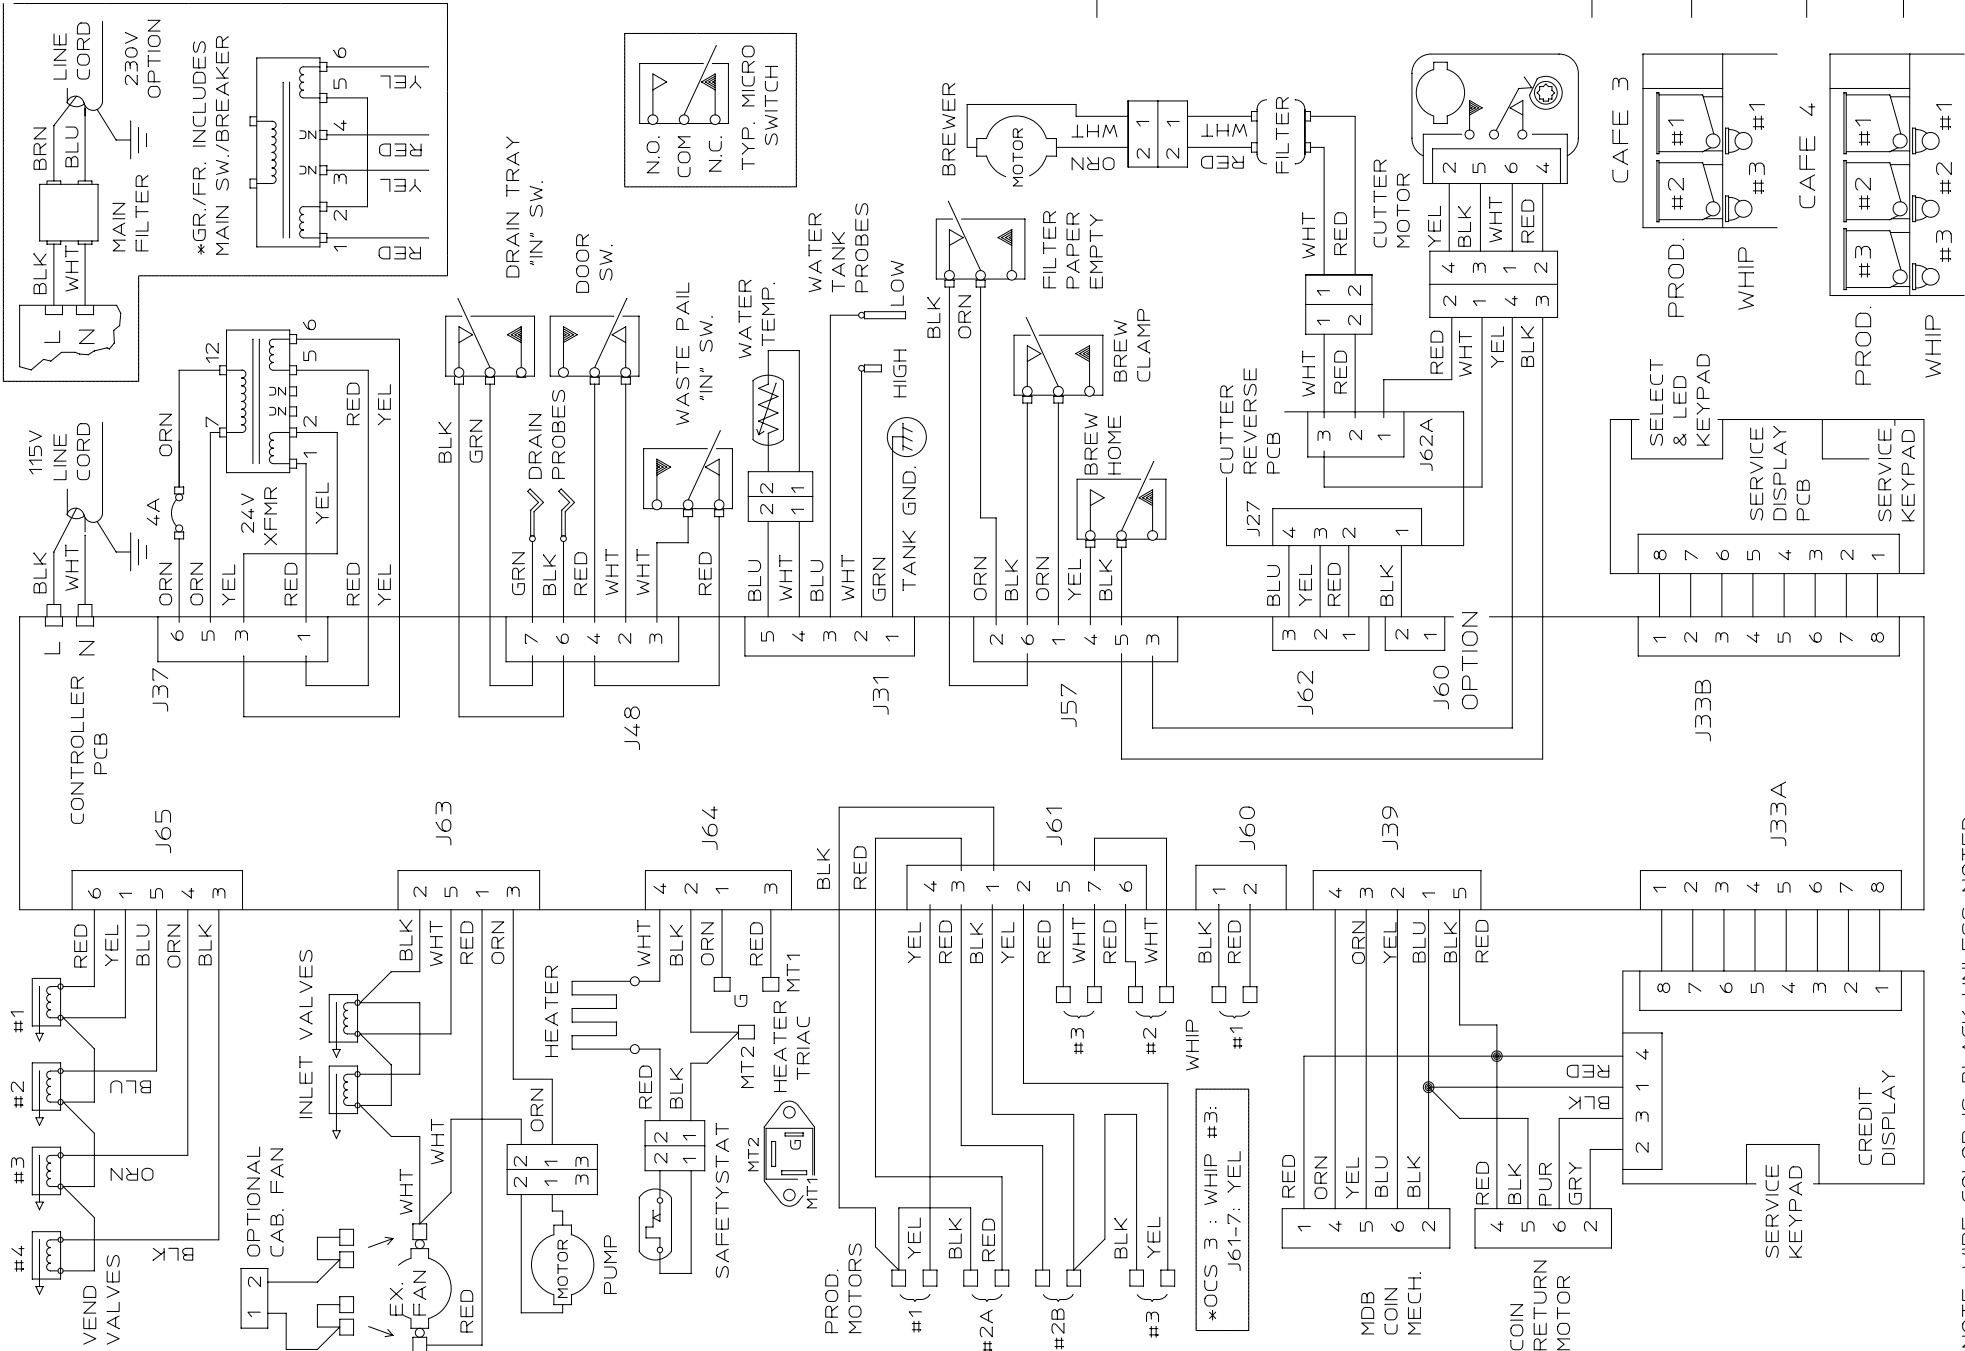

LTR	REVISION & DESCRIPTION	ECO NO.	DATE	DRW BY:	APP. BY:
A			02-01-00	J.S.	

WD680003

W.D. - CAFE 3 & 4 - 115V & 230V

CAD FILE:
WD680003.M

*NOTE: WIRE COLOR IS BLACK UNLESS NOTED