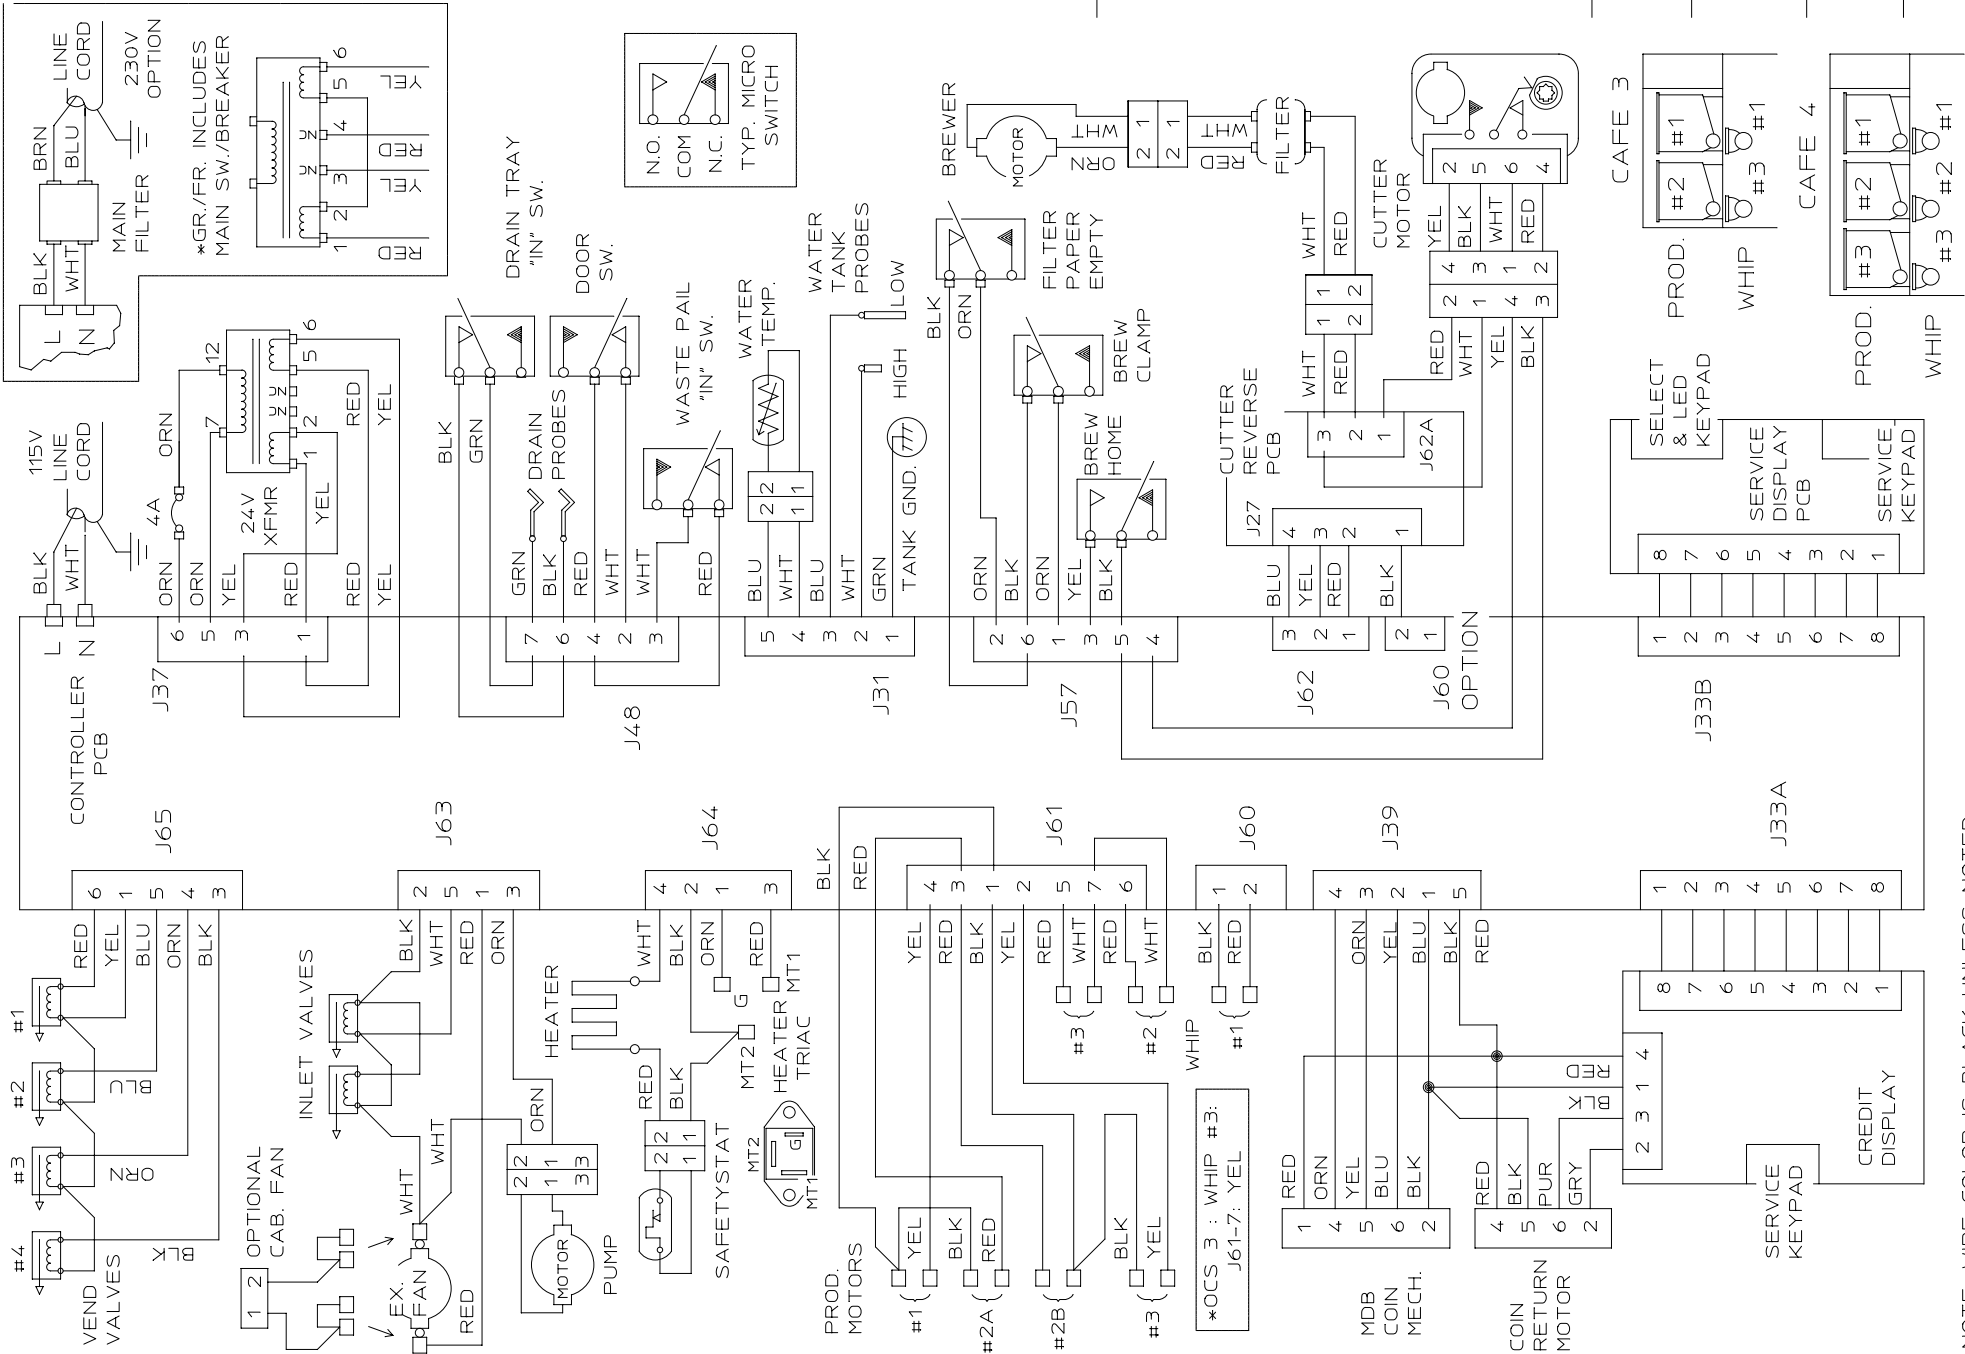

LTR	REVISION & DESCRIPTION	ECO NO.	DATE	DRW BY:	APP. BY:
A			04/17/01	D.N.	

WD680004

W.D. - CAFE 3 & 4 - 115V & 230V

CAD FILE:
WD680004.M

*NOTE: WIRE COLOR IS BLACK UNLESS NOTED